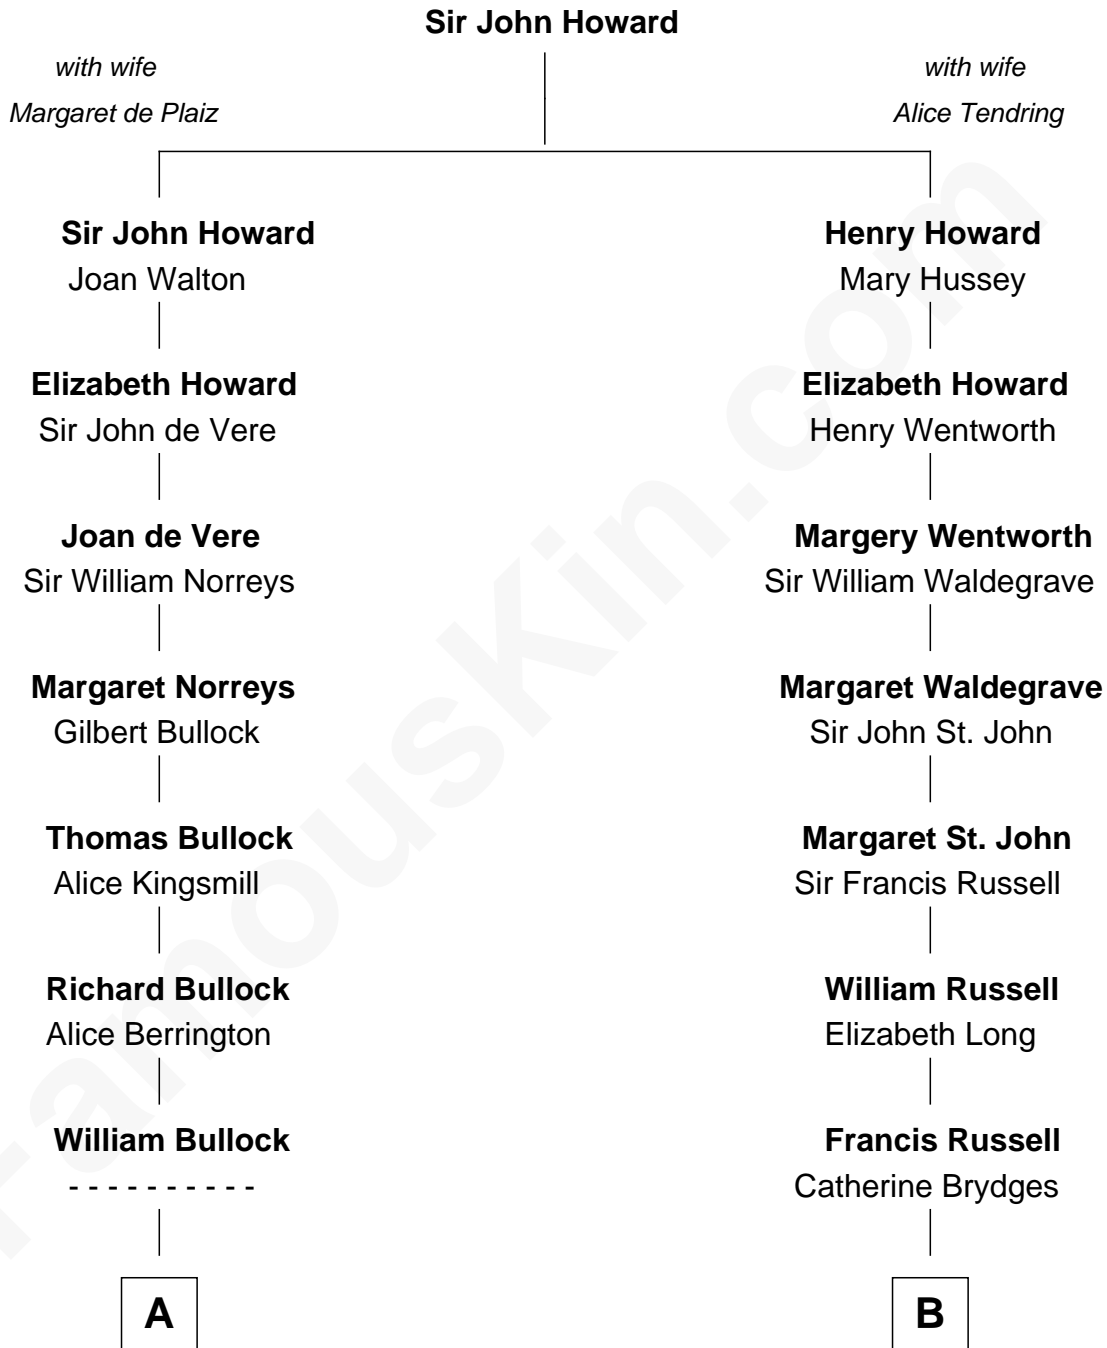

FamousKin.com
Relationship Chart of
James Russell Lowell
American "Fireside" Poet

14th cousin 4 times removed of

Prince Harry
Duke of Sussex

C

Princess Diana Frances Spencer
Charles III, King of the United Kingdom