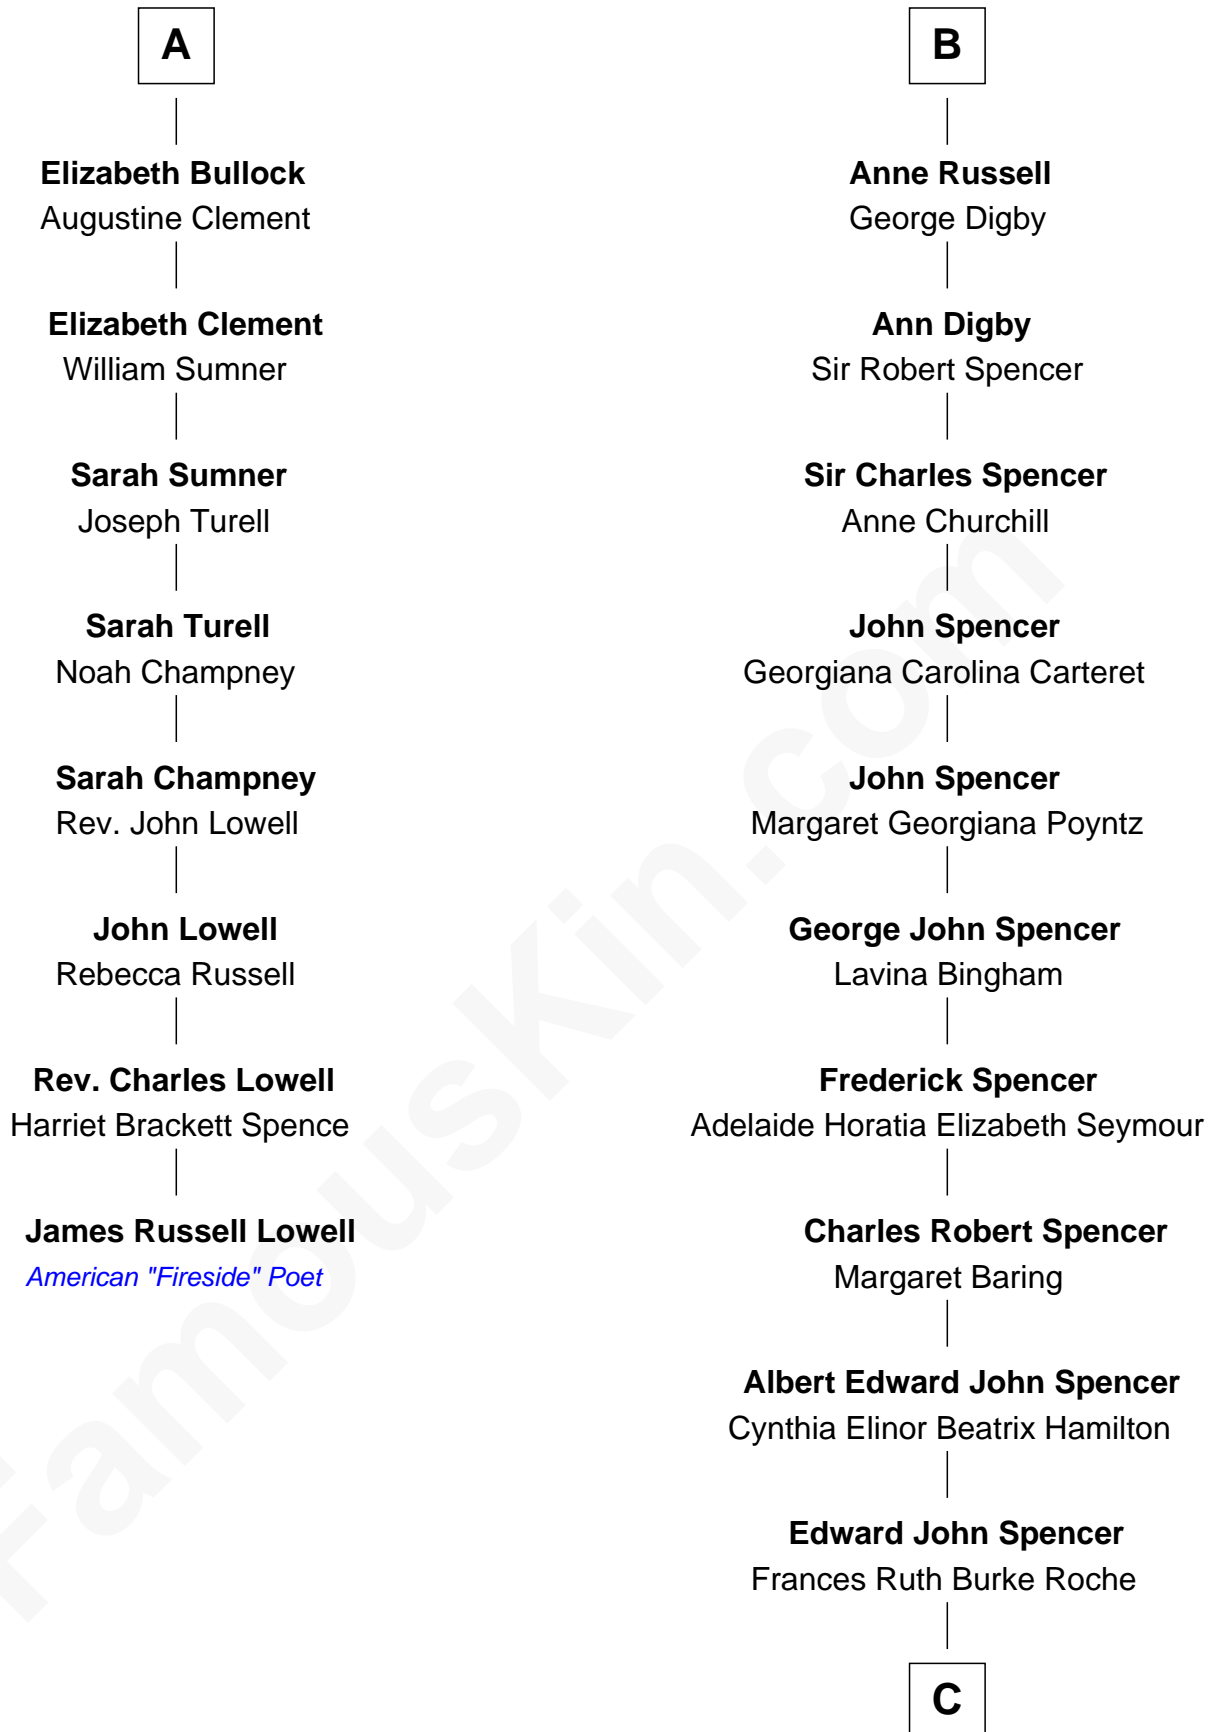

FamousKin.com
Relationship Chart of
James Russell Lowell
American "Fireside" Poet

14th cousin 4 times removed of

Prince Harry
Duke of Sussex

C

Princess Diana Frances Spencer
Charles III, King of the United Kingdom