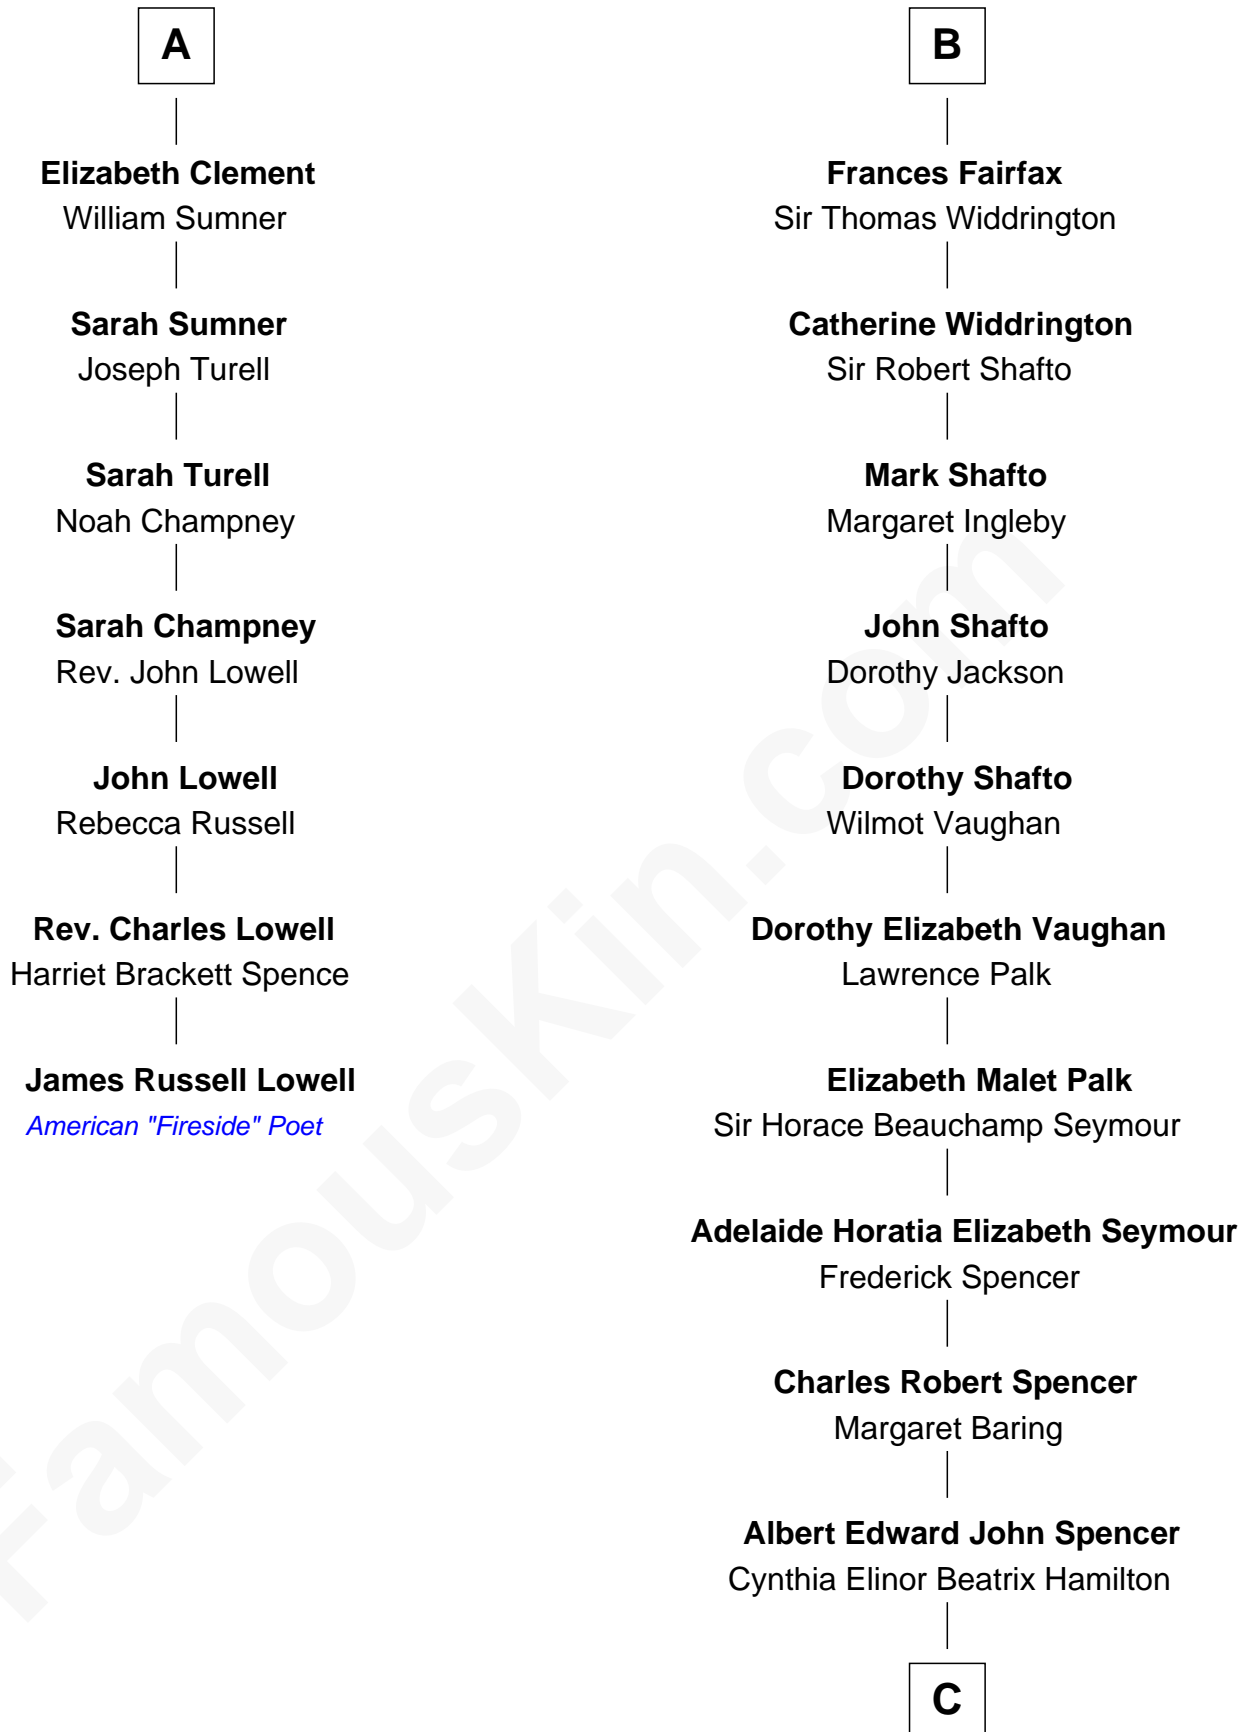

**FamousKin.com**  
**Relationship Chart of**  
**James Russell Lowell**  
*American "Fireside" Poet*

13th cousin 6 times removed of

**Prince Harry**  
*Duke of Sussex*

**Sir Richard de Vere**  
 Alice Sergeaux

**Sir John de Vere**  
 Elizabeth Howard

**Joan de Vere**  
 Sir William Norreys

**Margaret Norreys**  
 Gilbert Bullock

**Thomas Bullock**  
 Alice Kingsmill

**Richard Bullock**  
 Alice Berrington

**William Bullock**  
 -----

**Elizabeth Bullock**  
 Augustine Clement

**A**

**Sir Robert de Vere**  
 Joan Courtenay

**John de Vere**  
 Alice Colbroke

**John de Vere**  
 Elizabeth Trussel

**Anne de Vere**  
 Edmund Sheffield

**Sir John Sheffield**  
 Douglas Howard

**Edmund Sheffield**  
 Ursula Tyrwhitt

**Mary Sheffield**  
 Ferdinando Fairfax

**B**

**C**

**Edward John Spencer**  
Frances Ruth Burke Roche

**Princess Diana Frances Spencer**  
Charles III, King of the United Kingdom