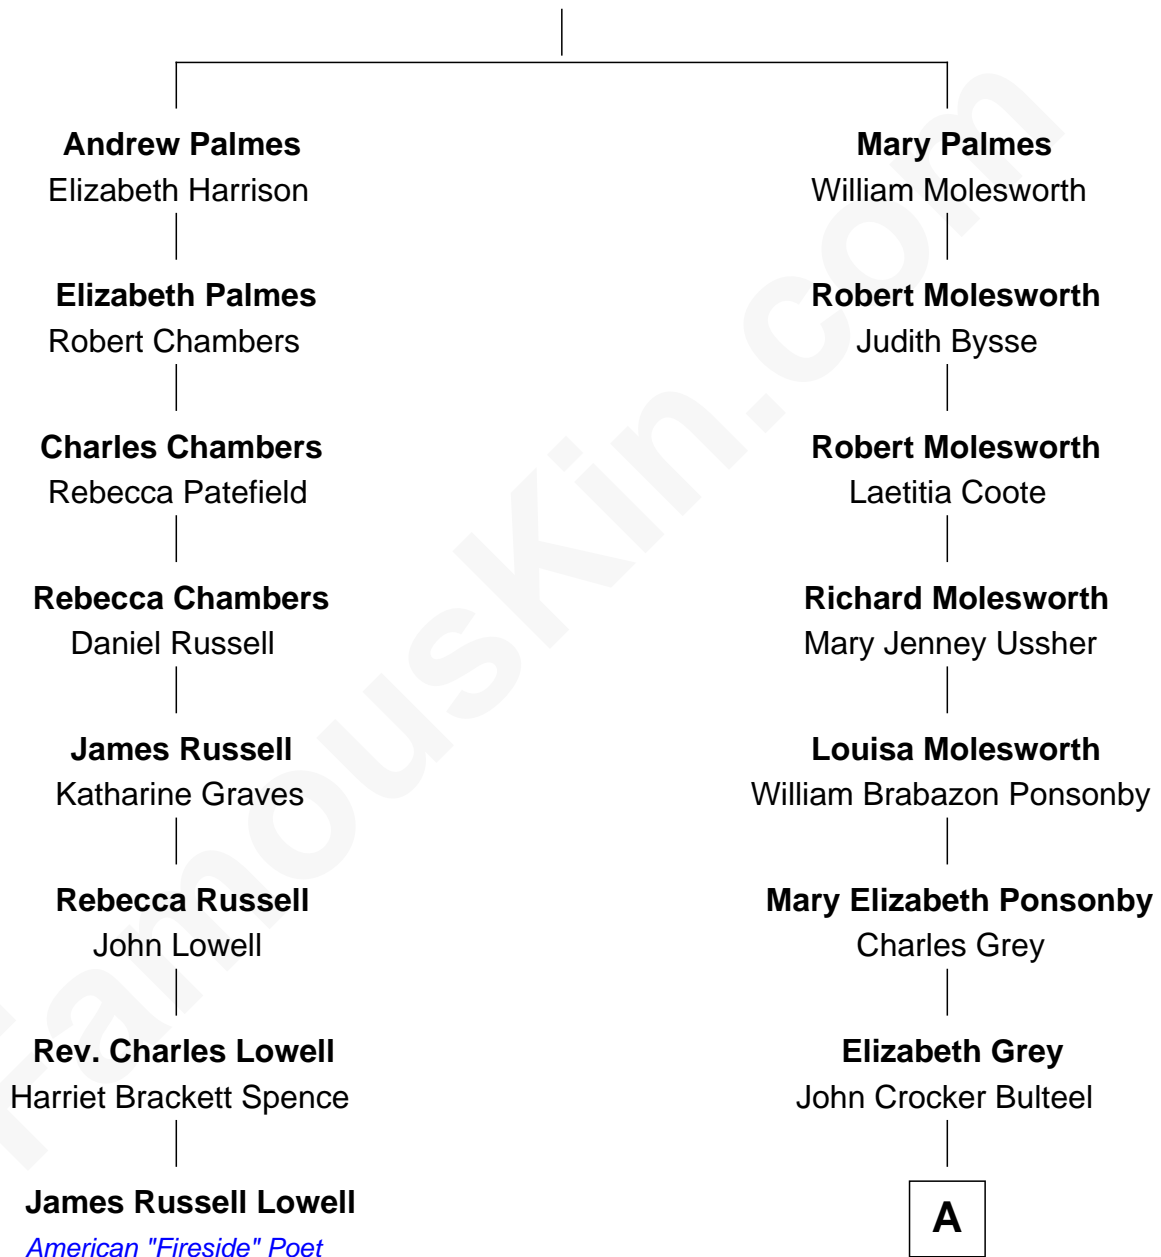

FamousKin.com

Relationship Chart of

James Russell Lowell

American "Fireside" Poet

7th cousin 5 times removed of

Prince Harry
Duke of Sussex

Sir Francis Palmes

Mary Hadnall

A

—
Louisa Emily Charlotte Bulteel

Edward Charles Baring

—
Margaret Baring

Charles Robert Spencer

—
Albert Edward John Spencer

Cynthia Elinor Beatrix Hamilton

—
Edward John Spencer

Frances Ruth Burke Roche

—
Princess Diana Frances Spencer

Charles III, King of the United Kingdom

—
Prince Harry

Duke of Sussex

FamousKin.com