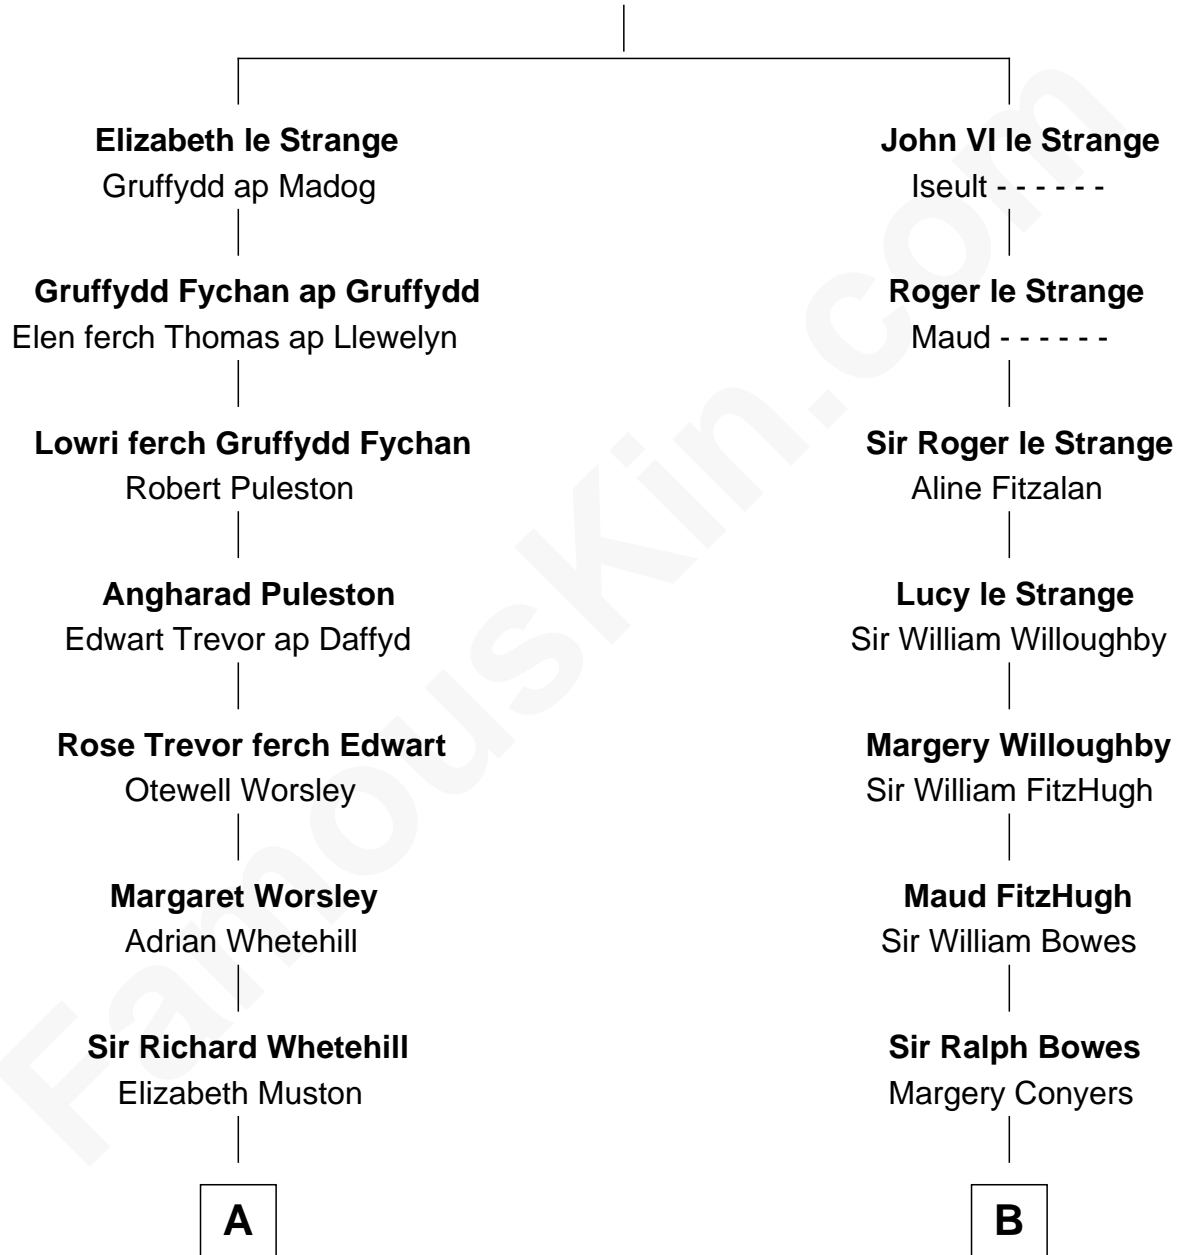

FamousKin.com
Relationship Chart of
James Russell Lowell
American "Fireside" Poet

16th cousin 5 times removed of

Prince Harry
Duke of Sussex

John V le Strange
Maud de Walton

C

Claude George Bowes-Lyon
Cecilia Nina Cavendish-Bentinck

Elizabeth Bowes-Lyon
George VI, King of the United Kingdom

Elizabeth II, Queen of the United Kingdom
Prince Philip of Edinburgh

Charles III, King of the United Kingdom
Princess Diana Frances Spencer

Prince Harry
Duke of Sussex