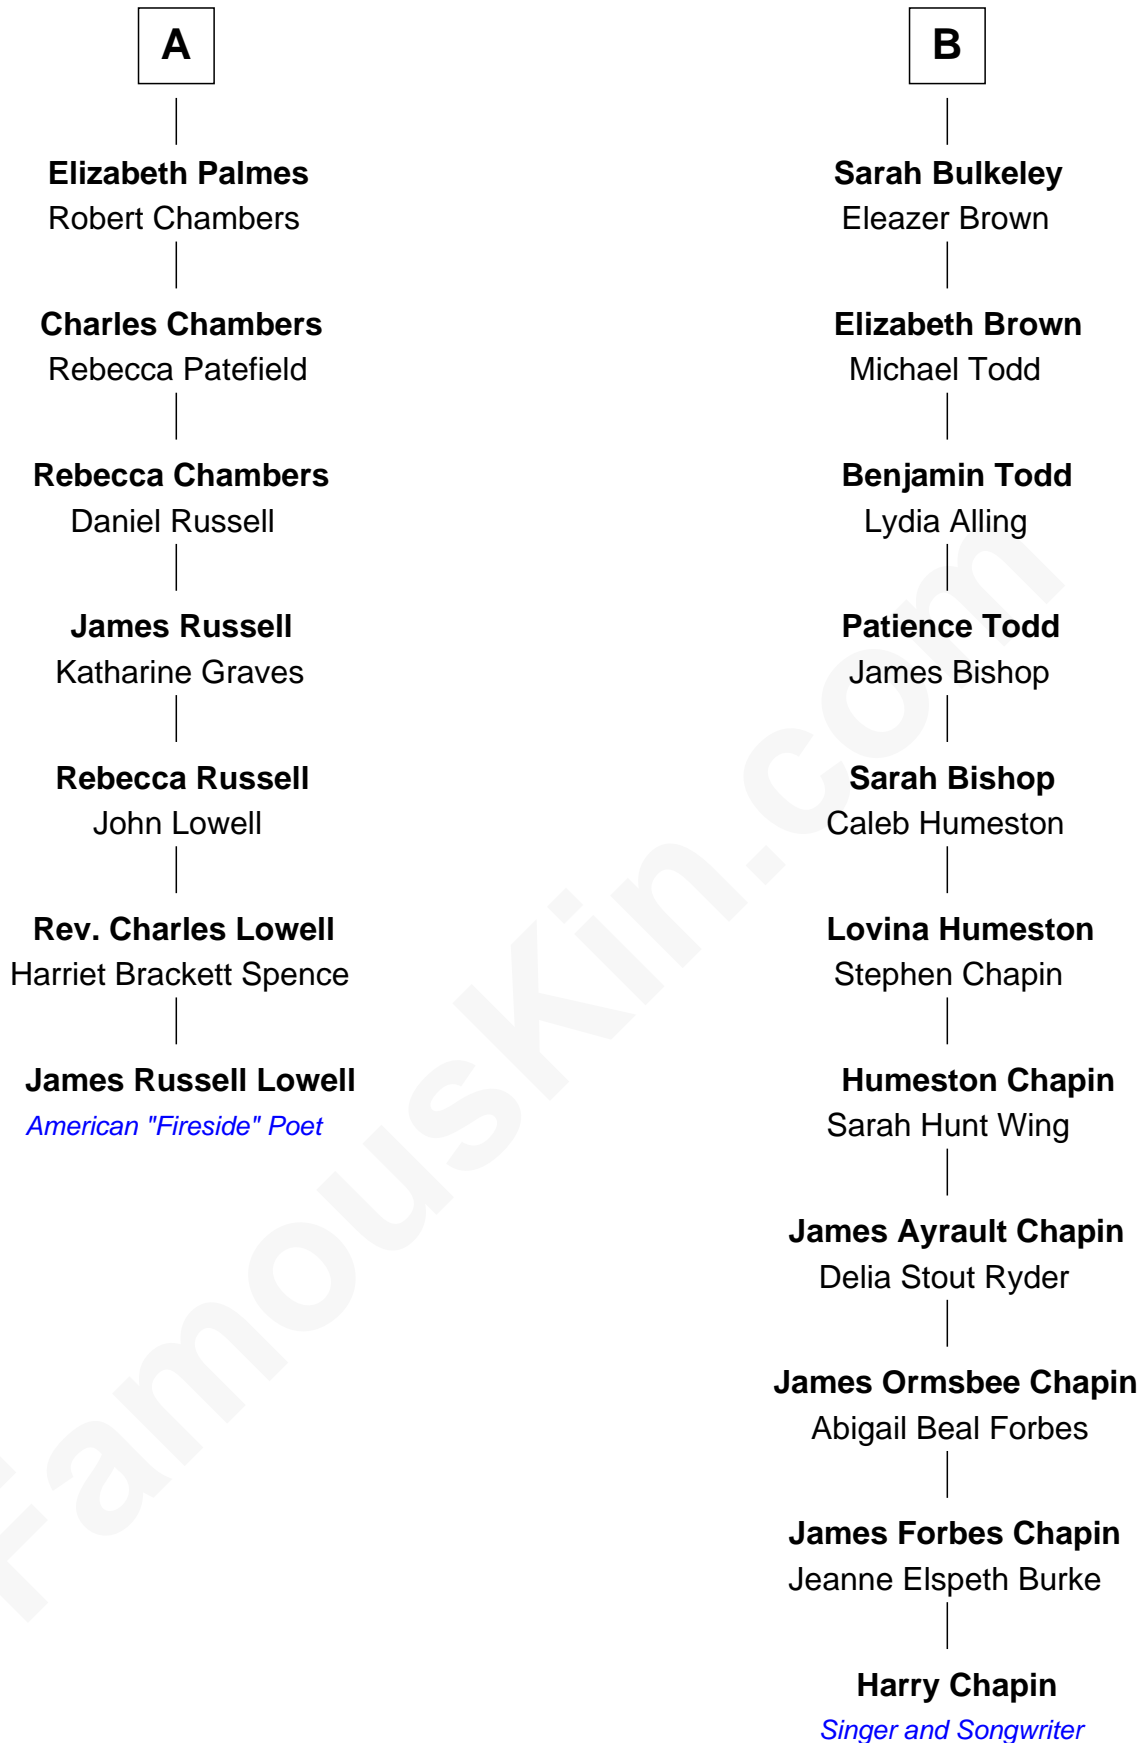

FamousKin.com
Relationship Chart of
James Russell Lowell
American "Fireside" Poet

13th cousin 4 times removed of

Harry Chapin
Singer and Songwriter

Sir Robert Corbet
 Margaret - - - - -

Harry Chapin photo by [Larry D. Moore](#) (CC BY-SA 3.0)