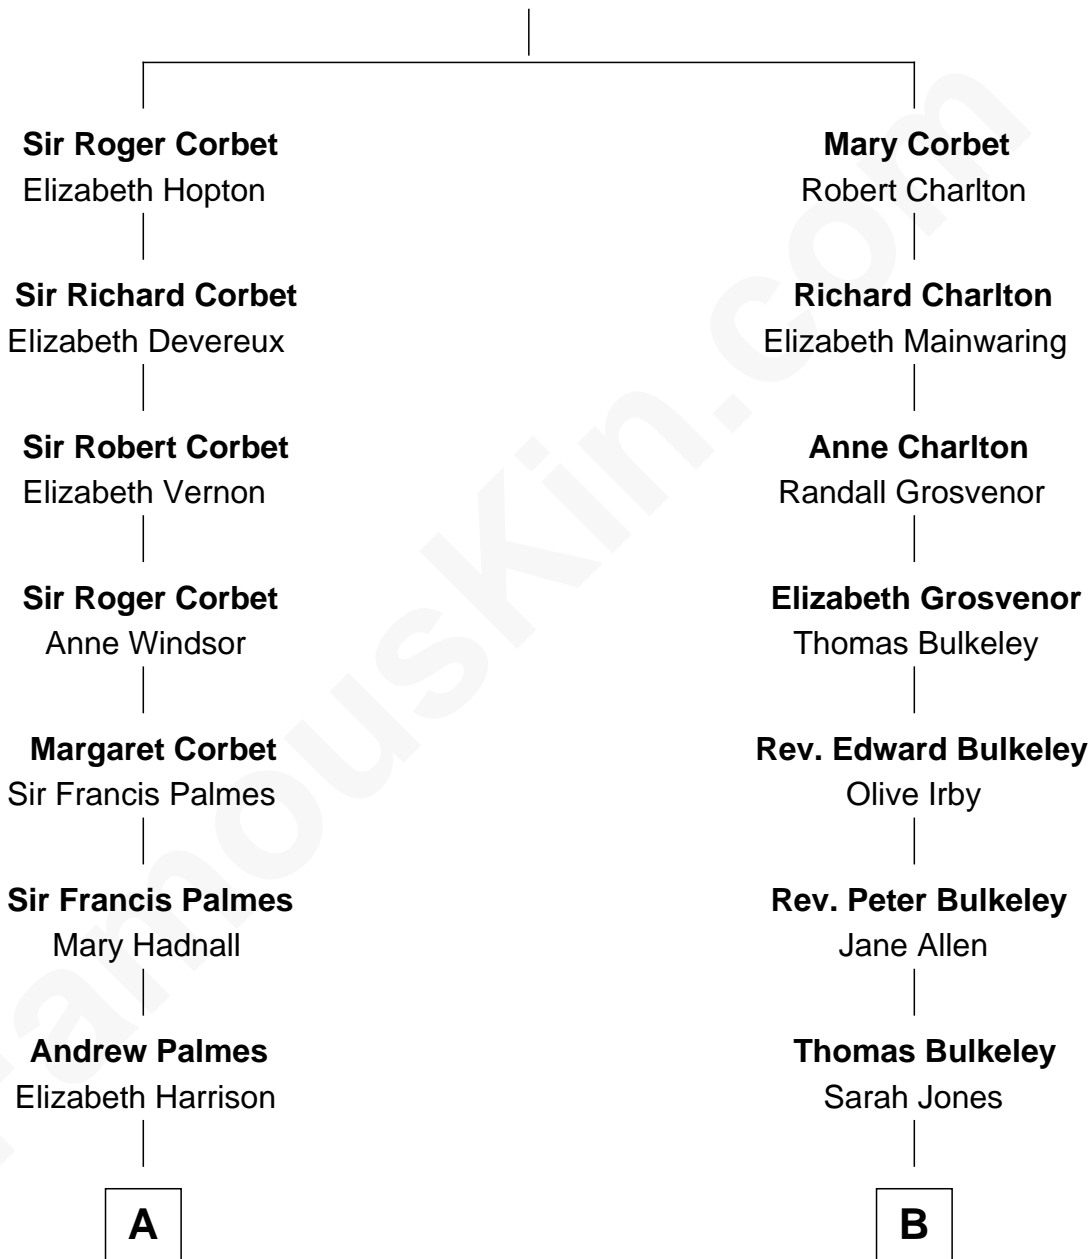

FamousKin.com
Relationship Chart of
James Russell Lowell
American "Fireside" Poet

13th cousin 4 times removed of

Harry Chapin
Singer and Songwriter

Sir Robert Corbet
 Margaret - - - - -

Harry Chapin photo by [Larry D. Moore](#) (CC BY-SA 3.0)