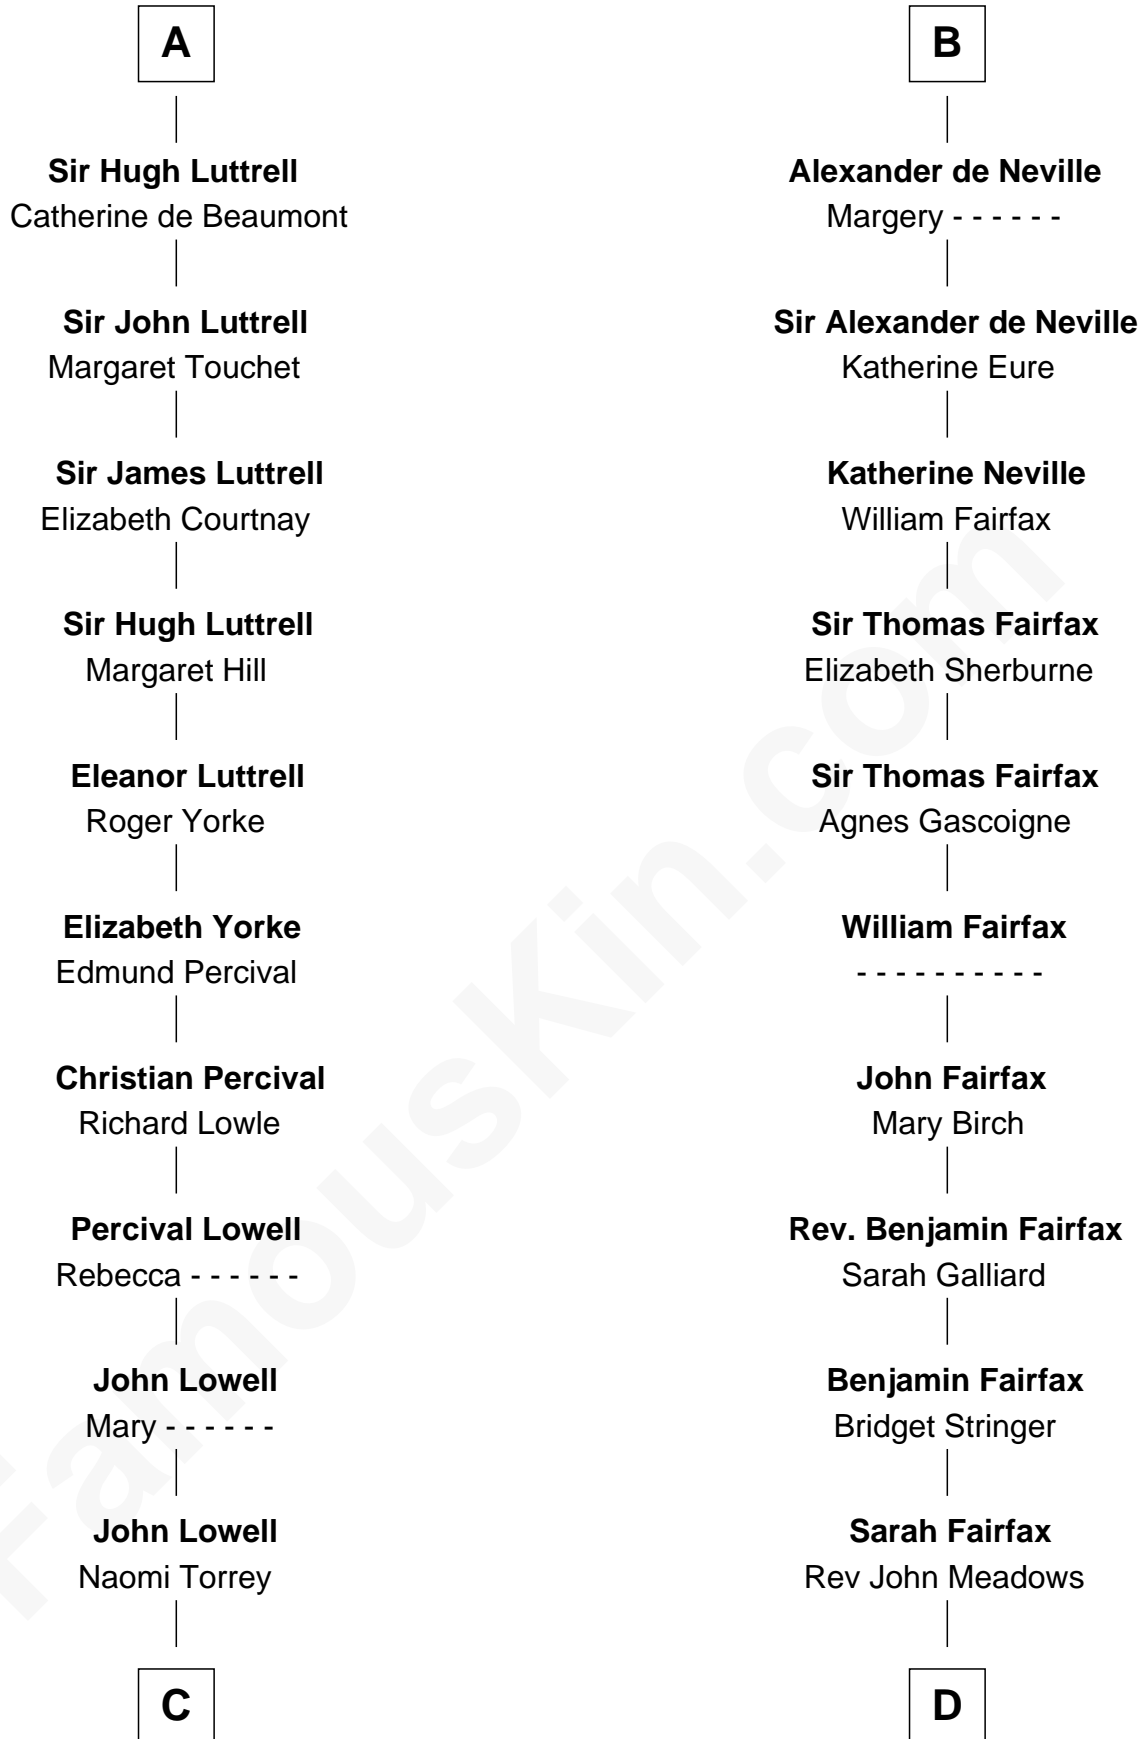

**FamousKin.com**  
**Relationship Chart of**  
**James Russell Lowell**  
*American "Fireside" Poet*

**20th cousin 1 time removed of**  
**Harriet Martineau**  
*Author of The Hour and the Man*

**C**

**Ebenezer Lowell**  
Elizabeth Shailer