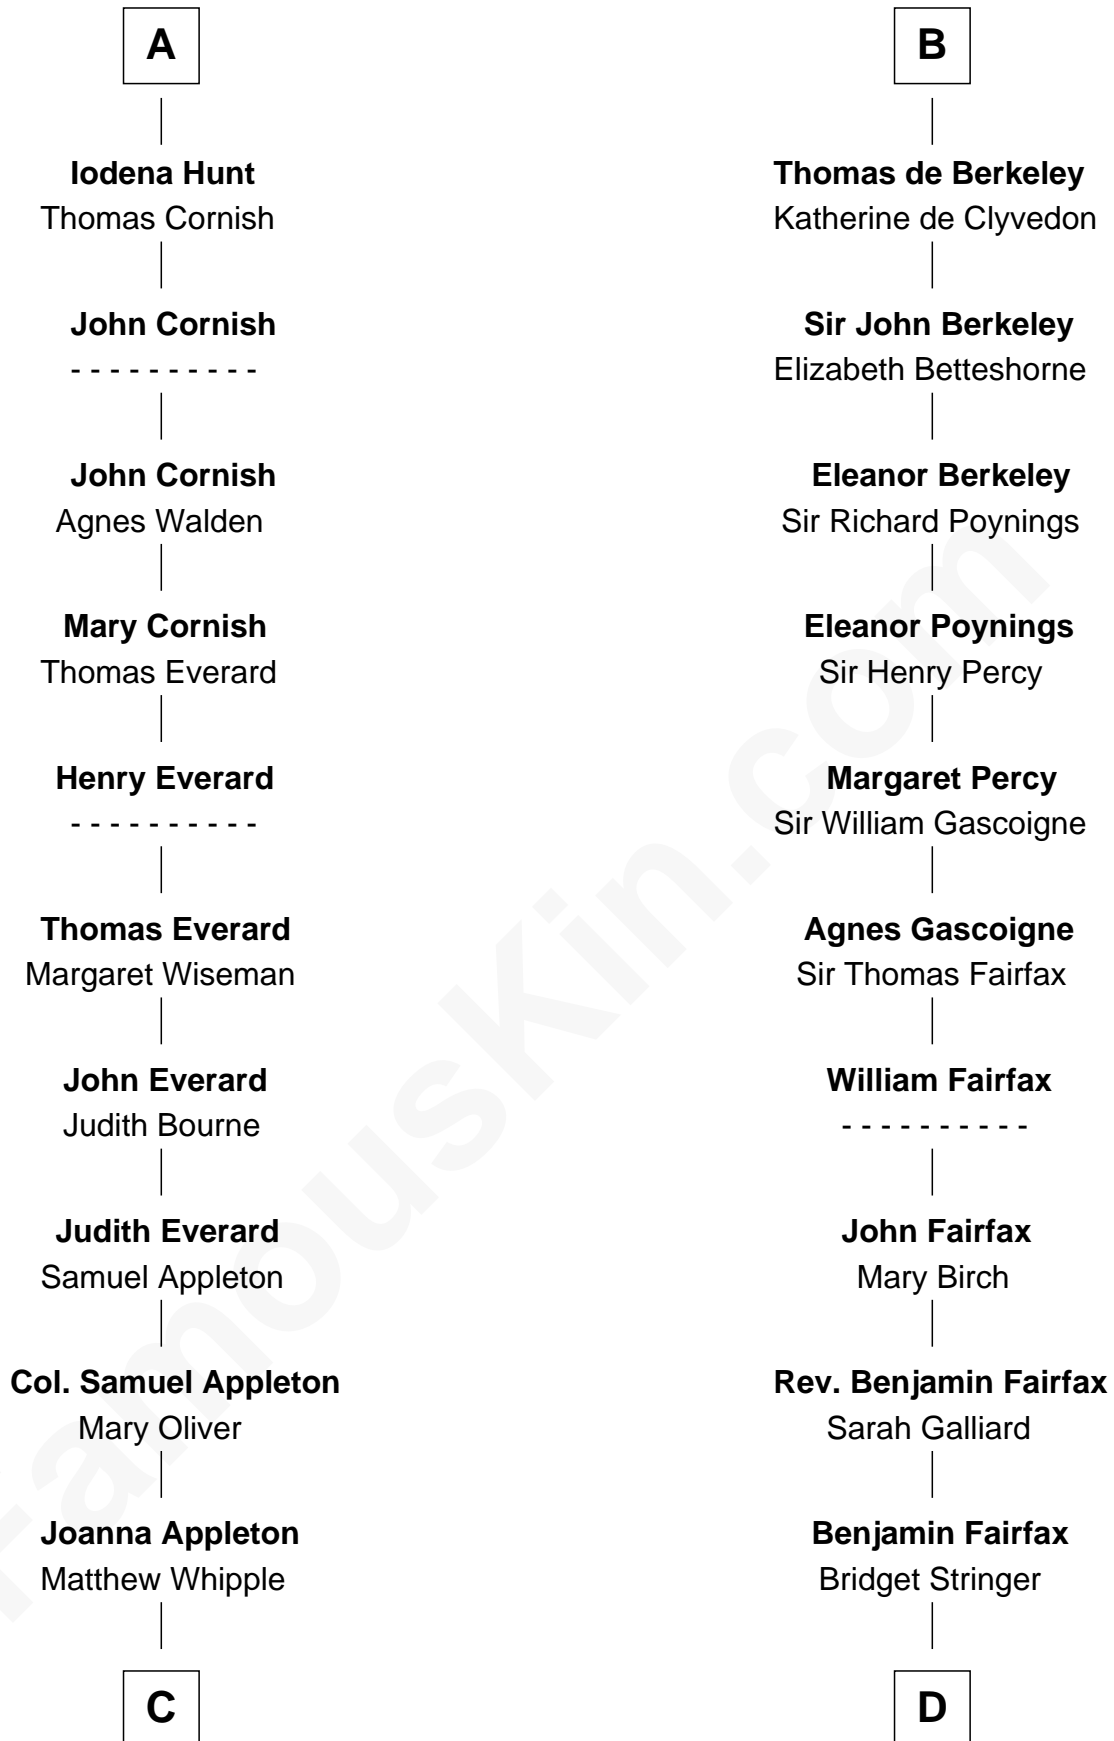

FamousKin.com Relationship Chart of

James Russell Lowell

American "Fireside" Poet

21st cousin of

Harriet Martineau

Author of The Hour and the Man

C

William Whipple