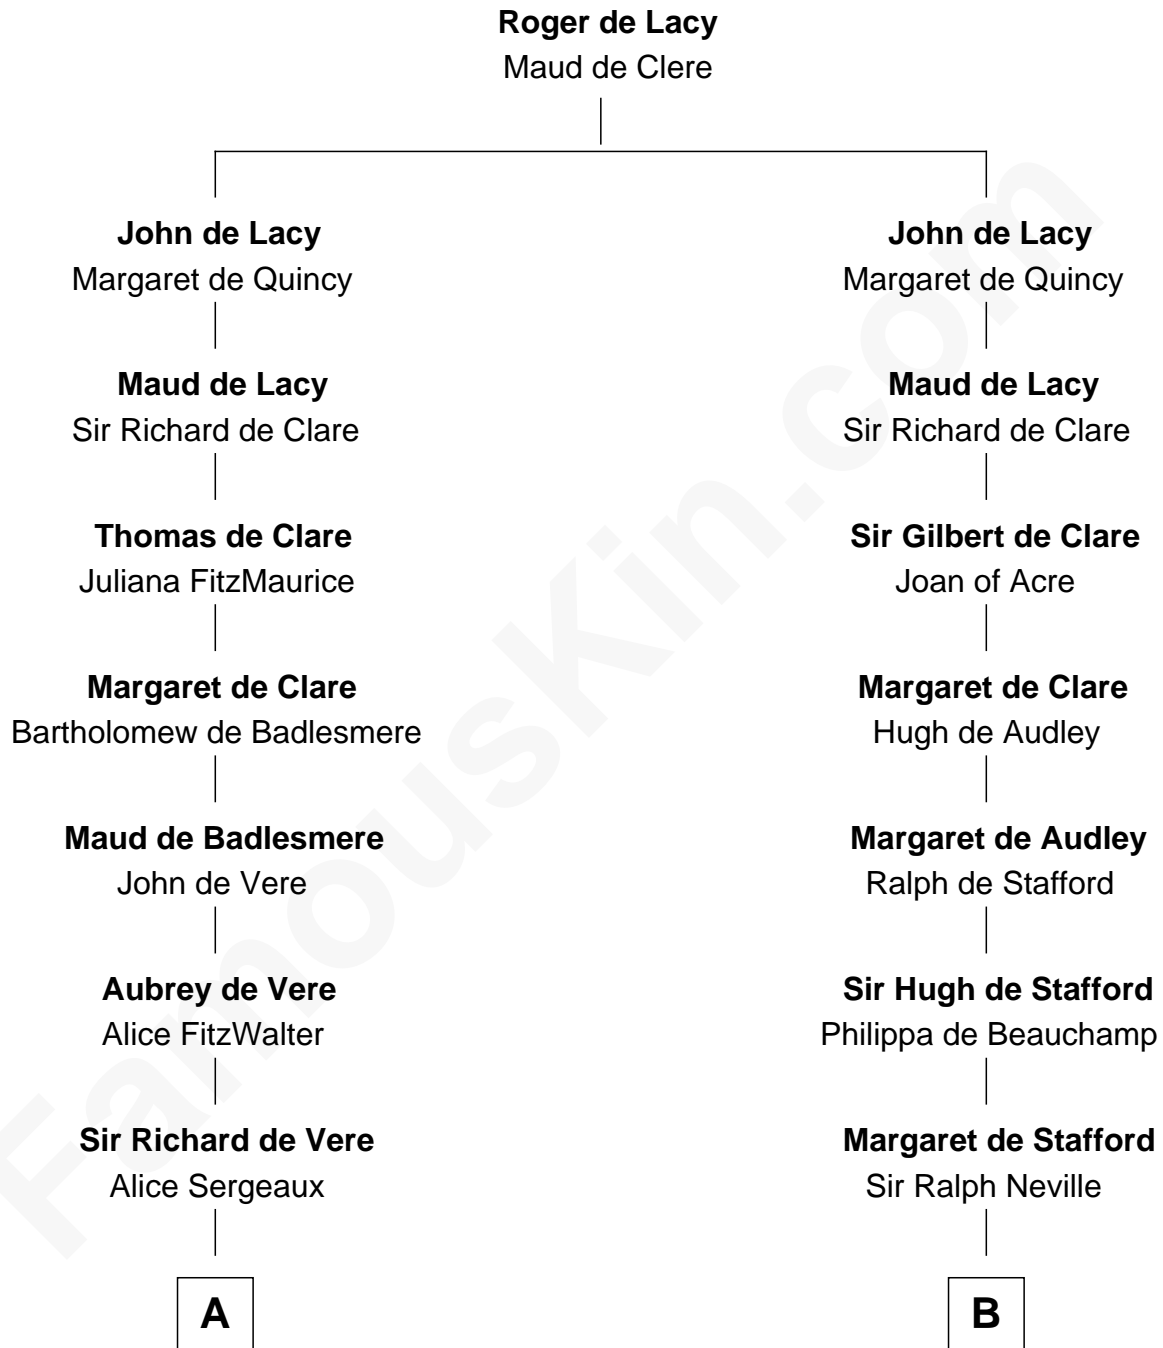

# FamousKin.com Relationship Chart of

**James Russell Lowell**

*American "Fireside" Poet*

20th cousin of

**Harriet Martineau**

*Author of The Hour and the Man*

**C**

**Sarah Champney**

FamousKin.com