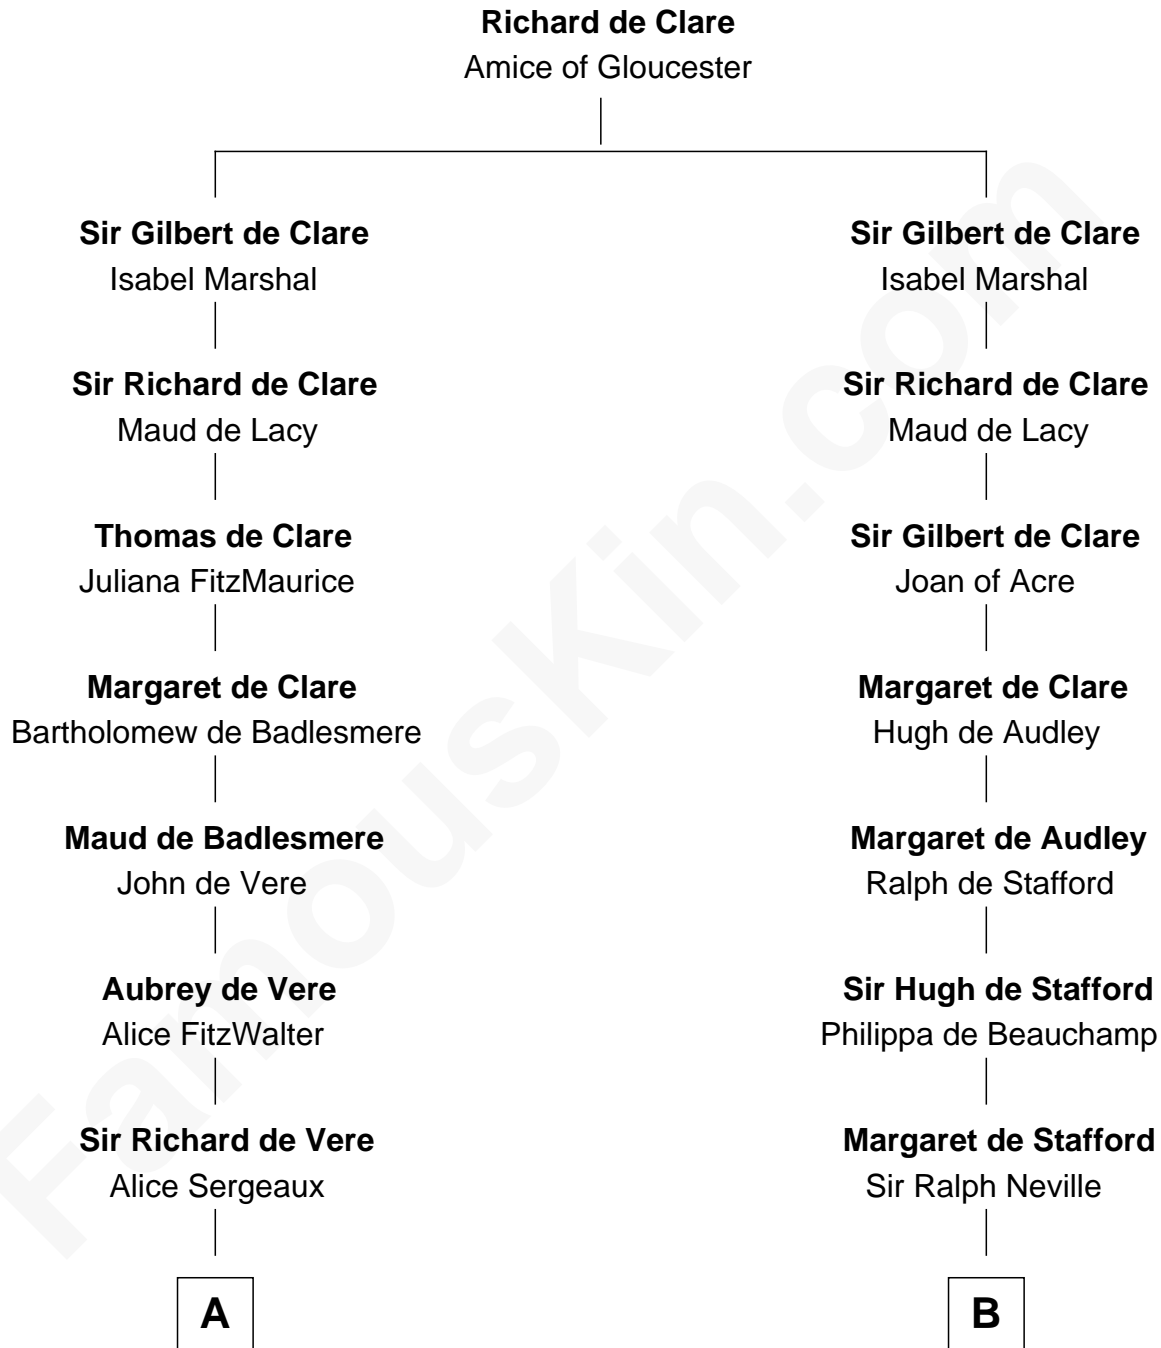

FamousKin.com Relationship Chart of

James Russell Lowell

American "Fireside" Poet

20th cousin of

Harriet Martineau

Author of The Hour and the Man

C

Sarah Champney