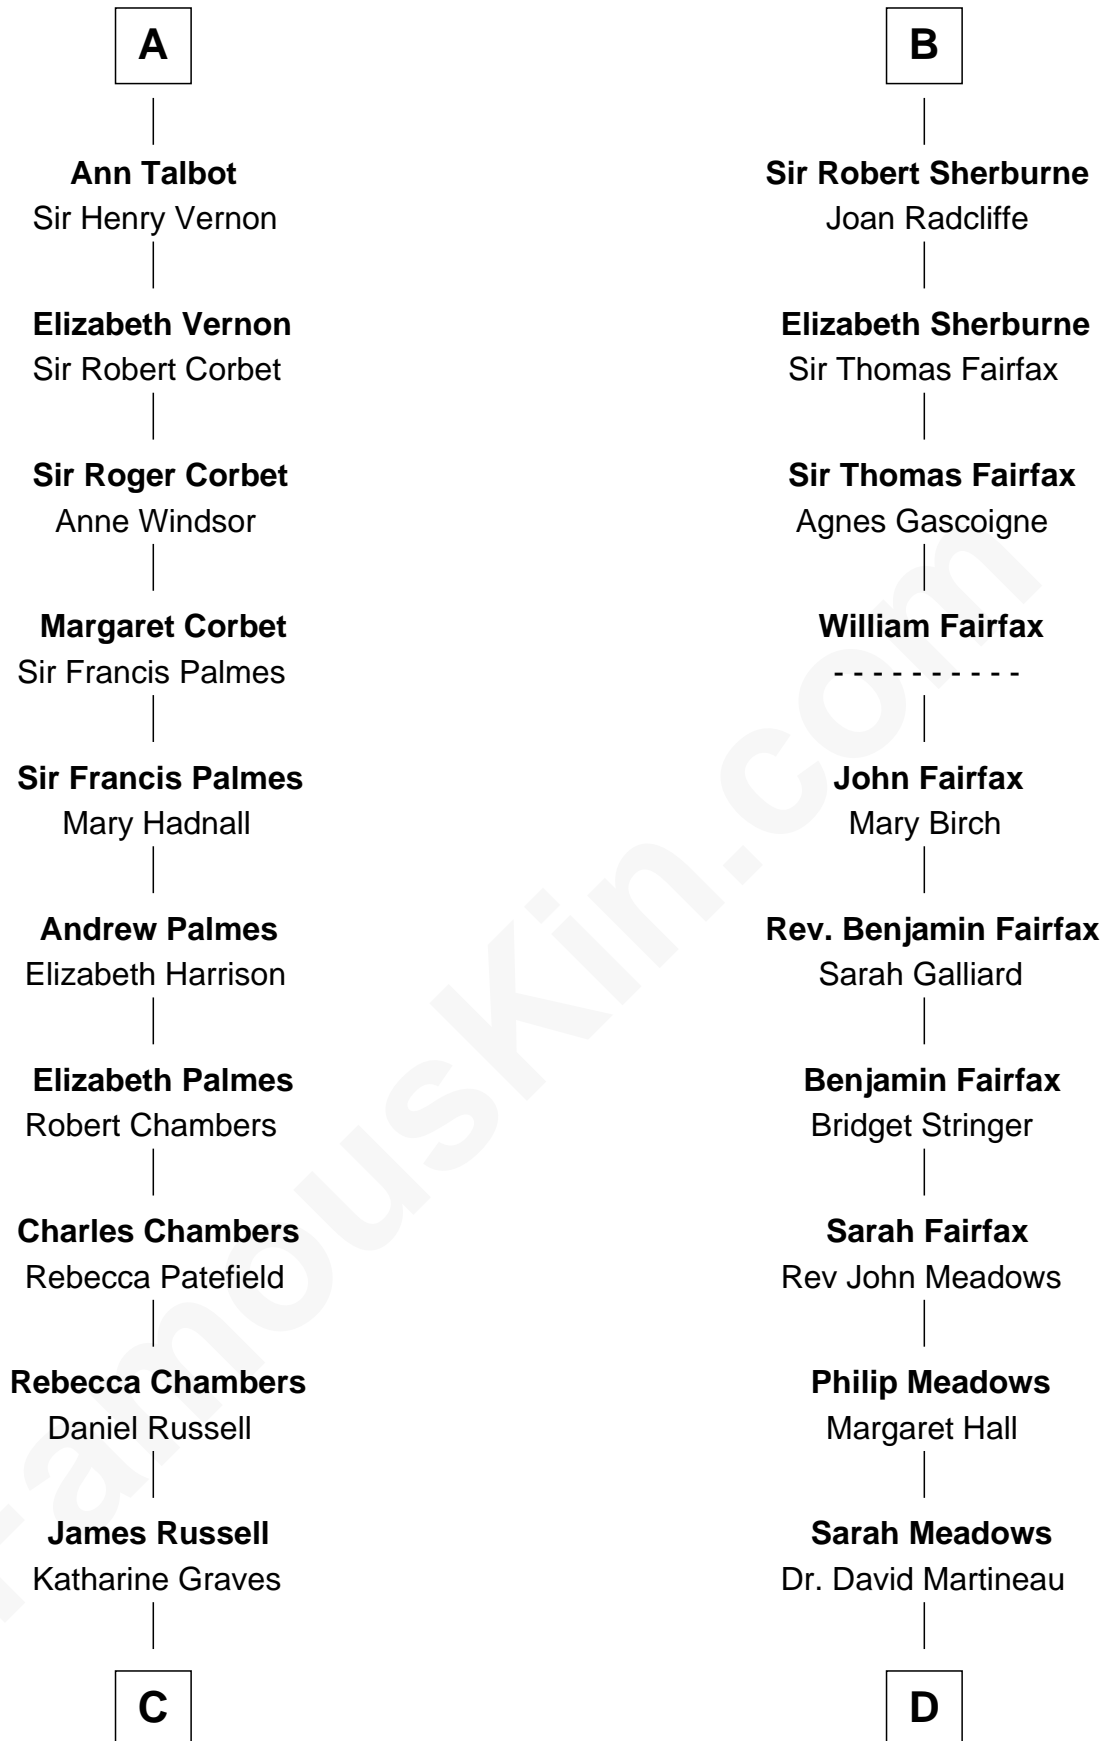

**FamousKin.com**  
**Relationship Chart of**  
**James Russell Lowell**  
*American "Fireside" Poet*

**18th cousin 1 time removed of**  
**Harriet Martineau**  
*Author of The Hour and the Man*

**C**

**Rebecca Russell**