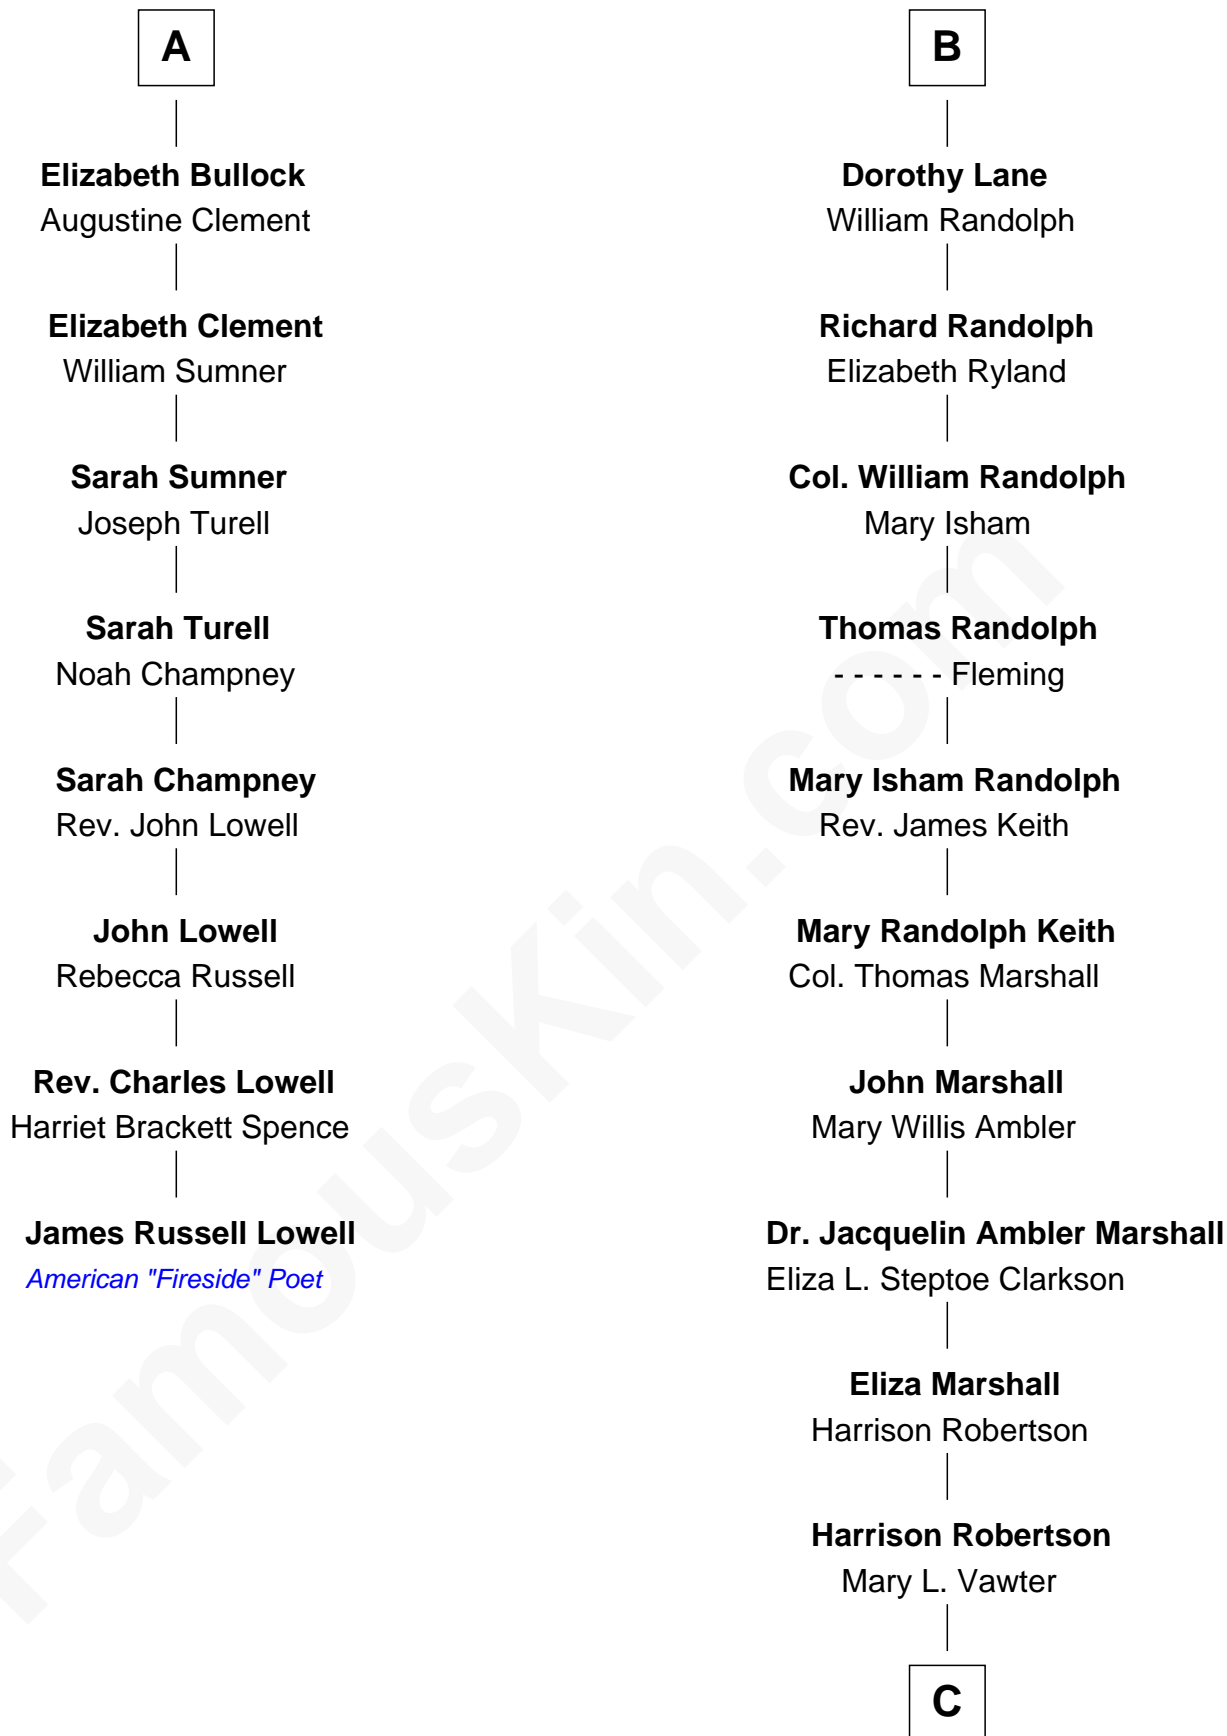

FamousKin.com Relationship Chart of

James Russell Lowell

American "Fireside" Poet

14th cousin 5 times removed of

Mary Chapin Carpenter

Singer and Songwriter

C

Harrison Marshall Robertson