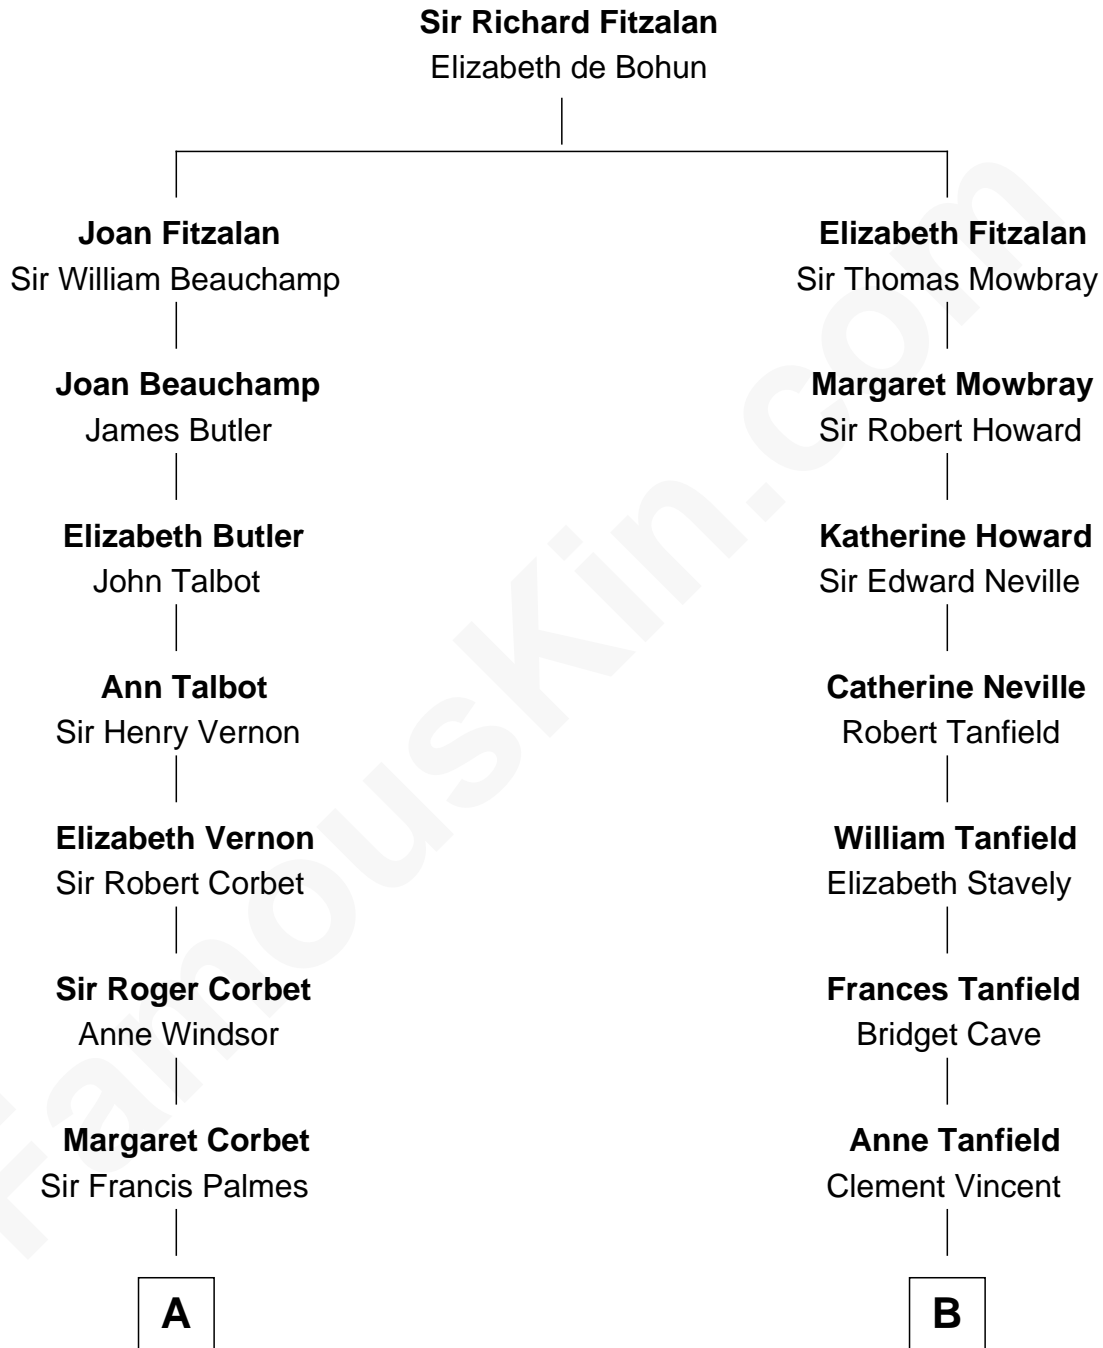

**FamousKin.com**  
**Relationship Chart of**  
**James Russell Lowell**  
*American "Fireside" Poet*

**15th cousin 5 times removed of**  
**Mary Chapin Carpenter**  
*Singer and Songwriter*

**C**

**Harrison Robertson**

Mary L. Vawter

**Harrison Marshall Robertson**

Mary MacKenzie

**Mary Bowie Robertson**

Chapin Carpenter

**Mary Chapin Carpenter**

*Singer and Songwriter*