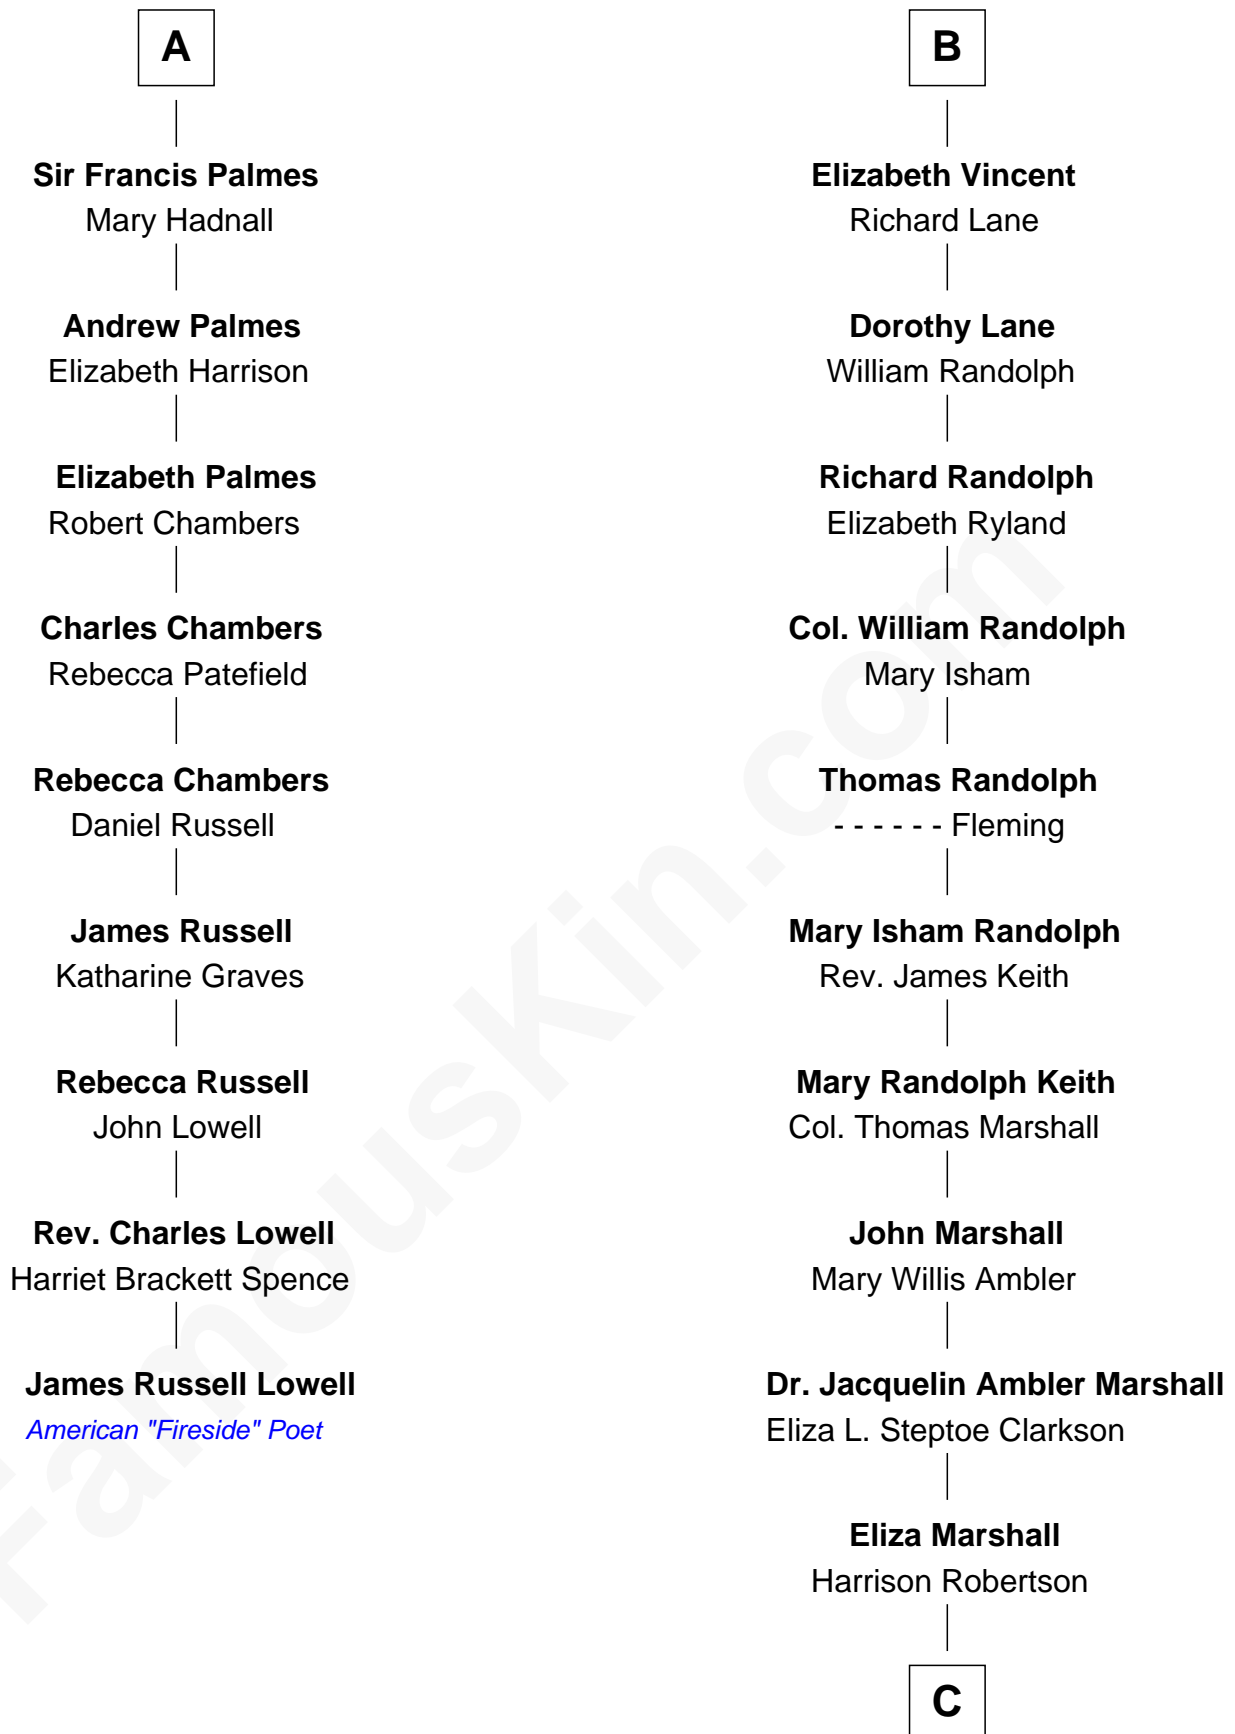

**FamousKin.com**  
**Relationship Chart of**  
**James Russell Lowell**  
*American "Fireside" Poet*

**15th cousin 5 times removed of**  
**Mary Chapin Carpenter**  
*Singer and Songwriter*

**C**

**Harrison Robertson**

Mary L. Vawter

**Harrison Marshall Robertson**

Mary MacKenzie

**Mary Bowie Robertson**

Chapin Carpenter

**Mary Chapin Carpenter**

*Singer and Songwriter*