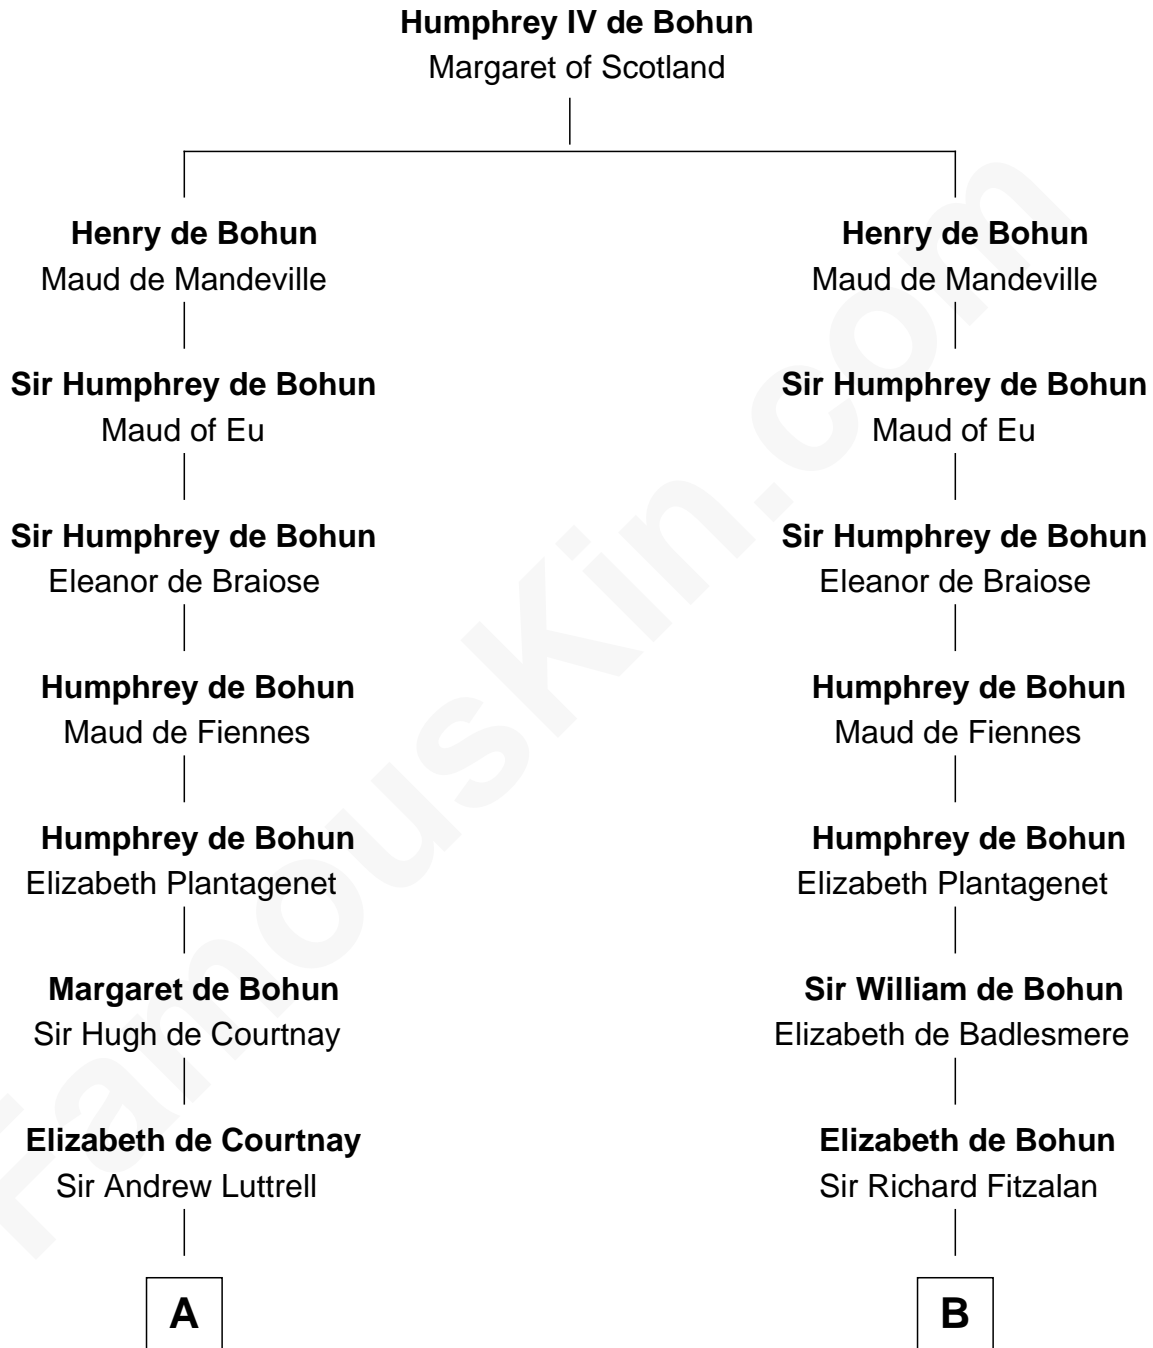

FamousKin.com Relationship Chart of

James Russell Lowell

American "Fireside" Poet

21st cousin of

John Marshall

4th Chief Justice of the U.S. Supreme Court

C

Ebenezer Lowell