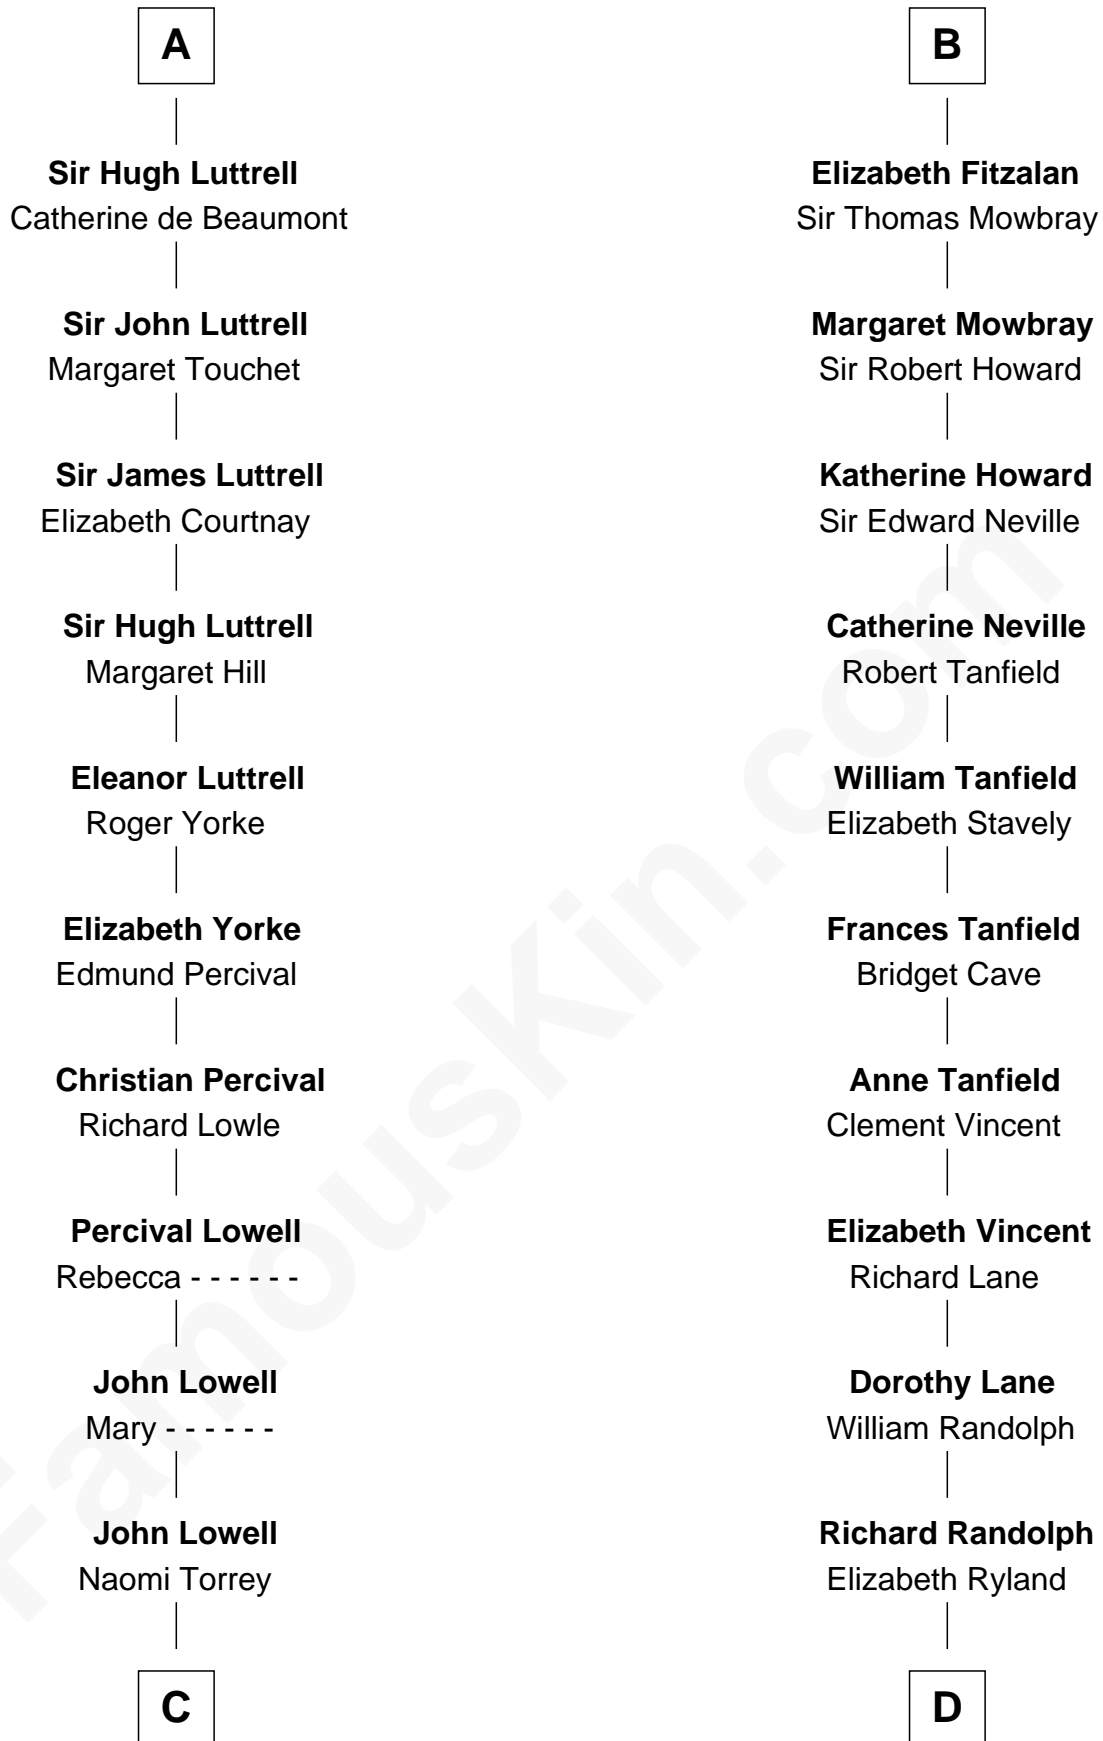

FamousKin.com Relationship Chart of

James Russell Lowell

American "Fireside" Poet

21st cousin of

John Marshall

4th Chief Justice of the U.S. Supreme Court

C

Ebenezer Lowell