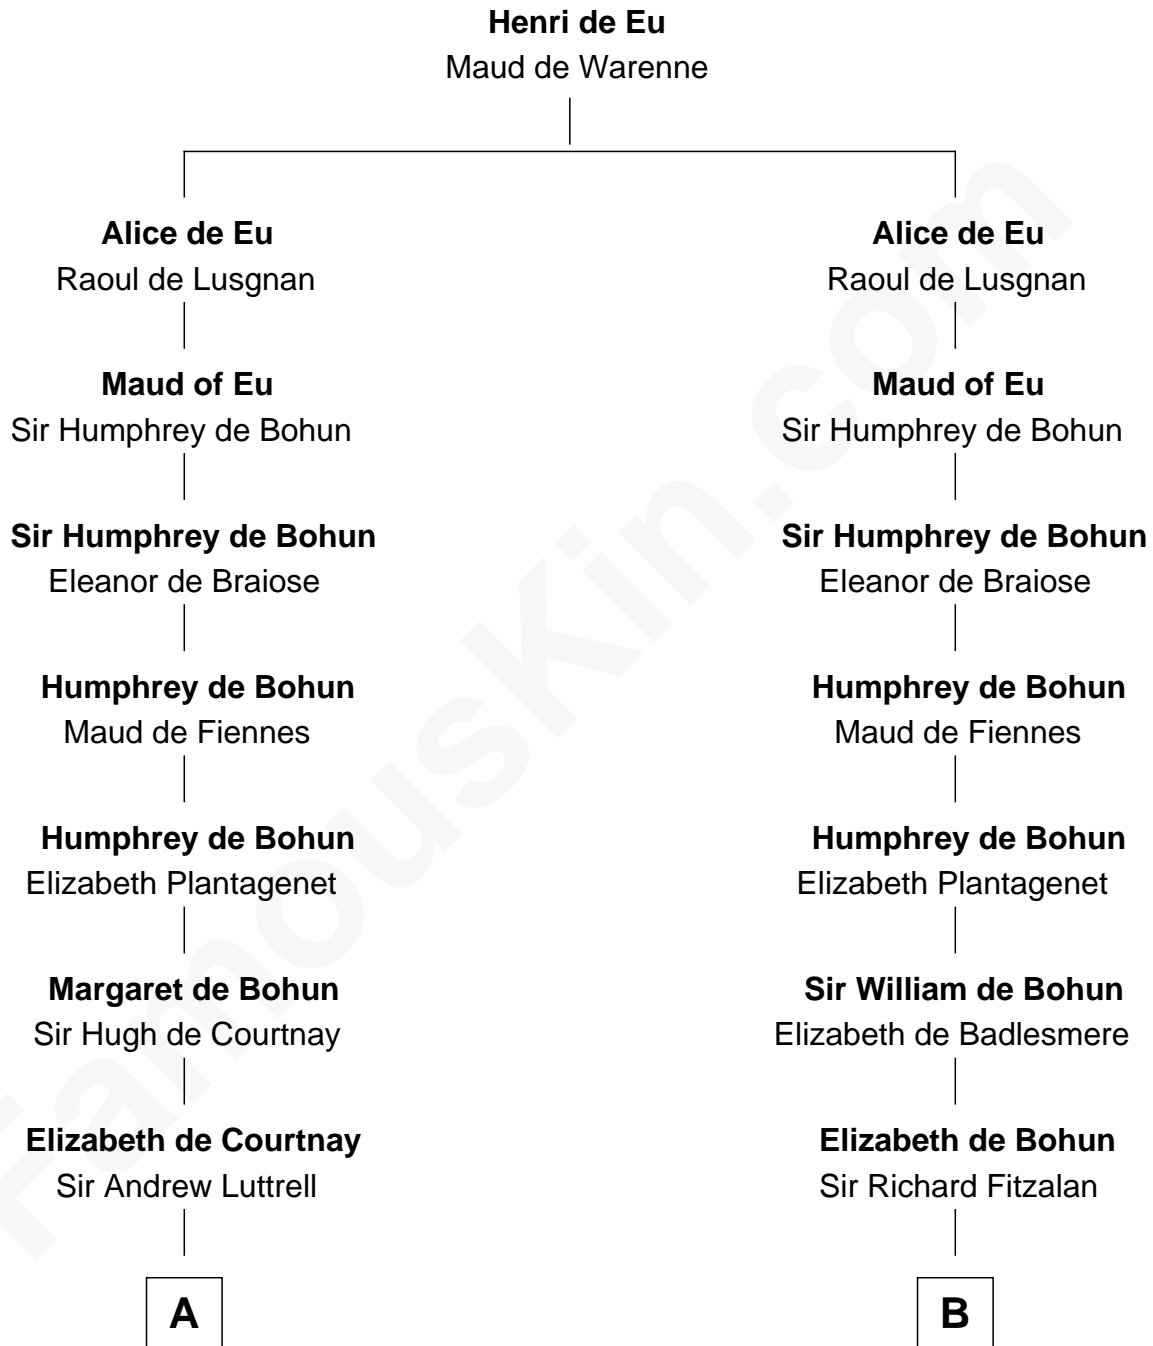

FamousKin.com Relationship Chart of

James Russell Lowell

American "Fireside" Poet

21st cousin of

John Marshall

4th Chief Justice of the U.S. Supreme Court

C

Ebenezer Lowell
Elizabeth Shailer