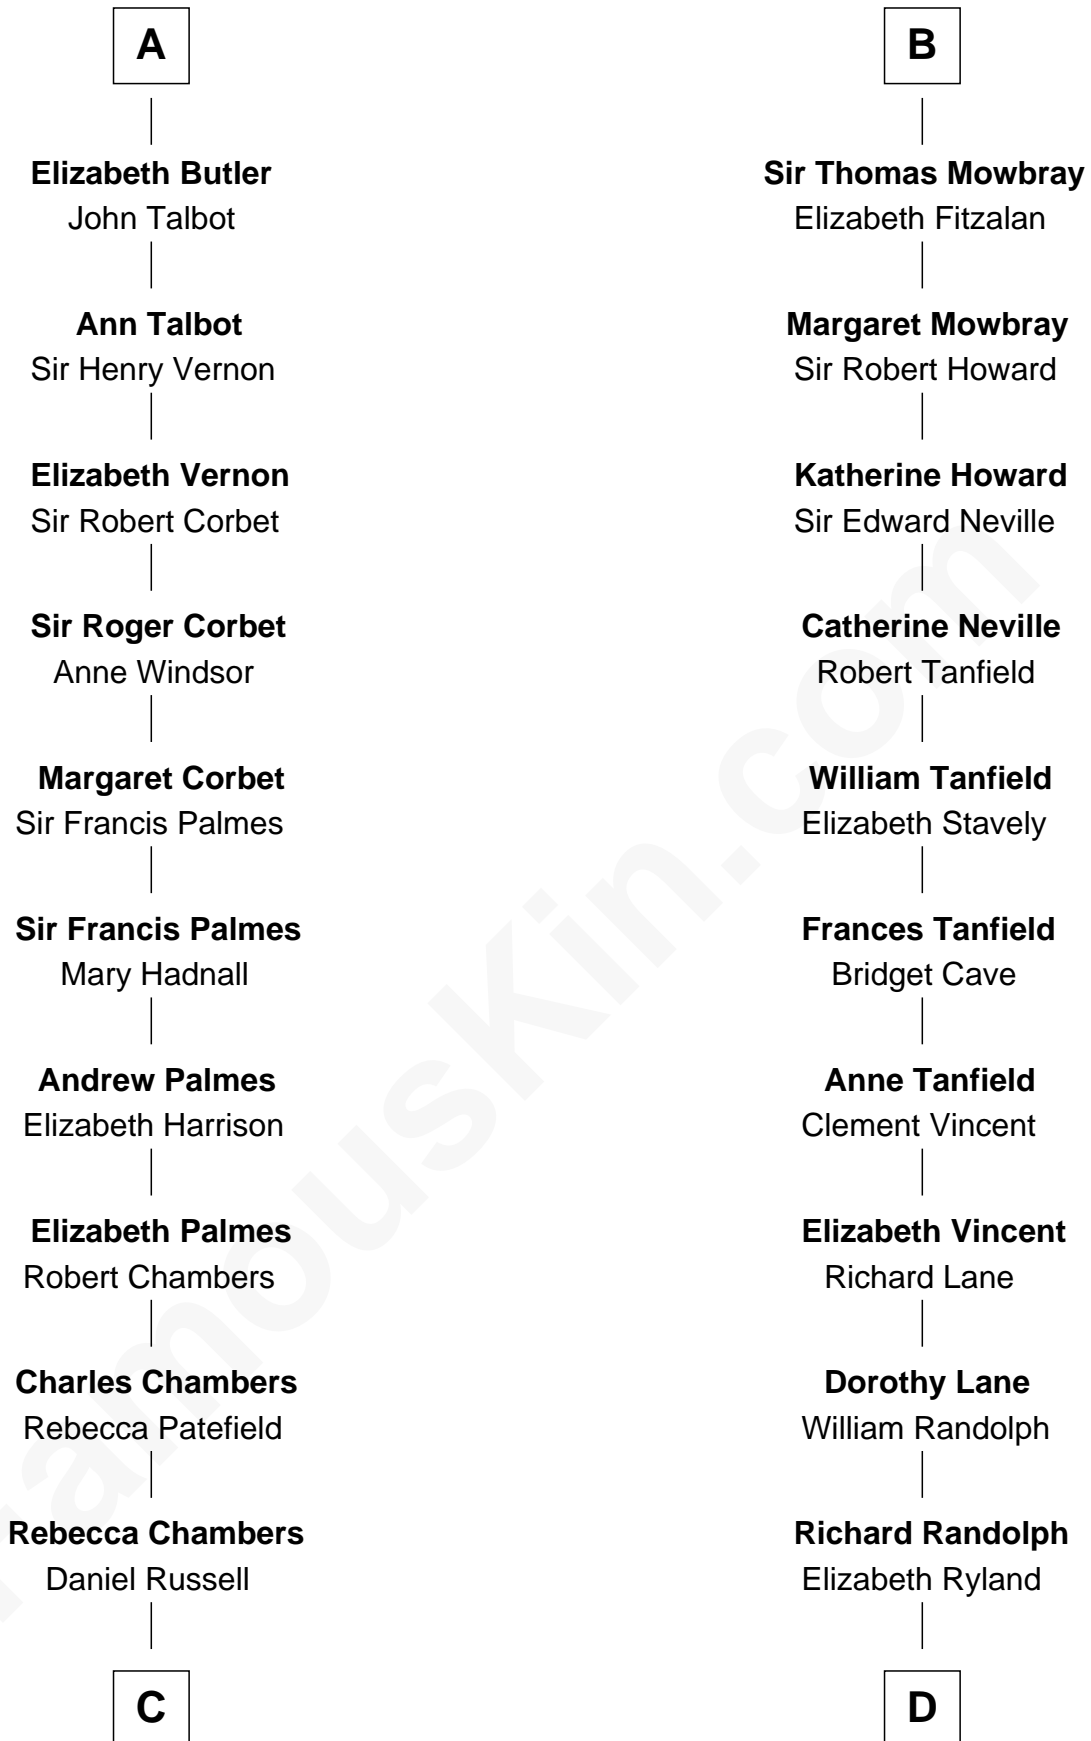

FamousKin.com
Relationship Chart of
James Russell Lowell
American "Fireside" Poet

20th cousin 1 time removed of

John Marshall

4th Chief Justice of the U.S. Supreme Court

C

James Russell
Katharine Graves

Rebecca Russell
John Lowell