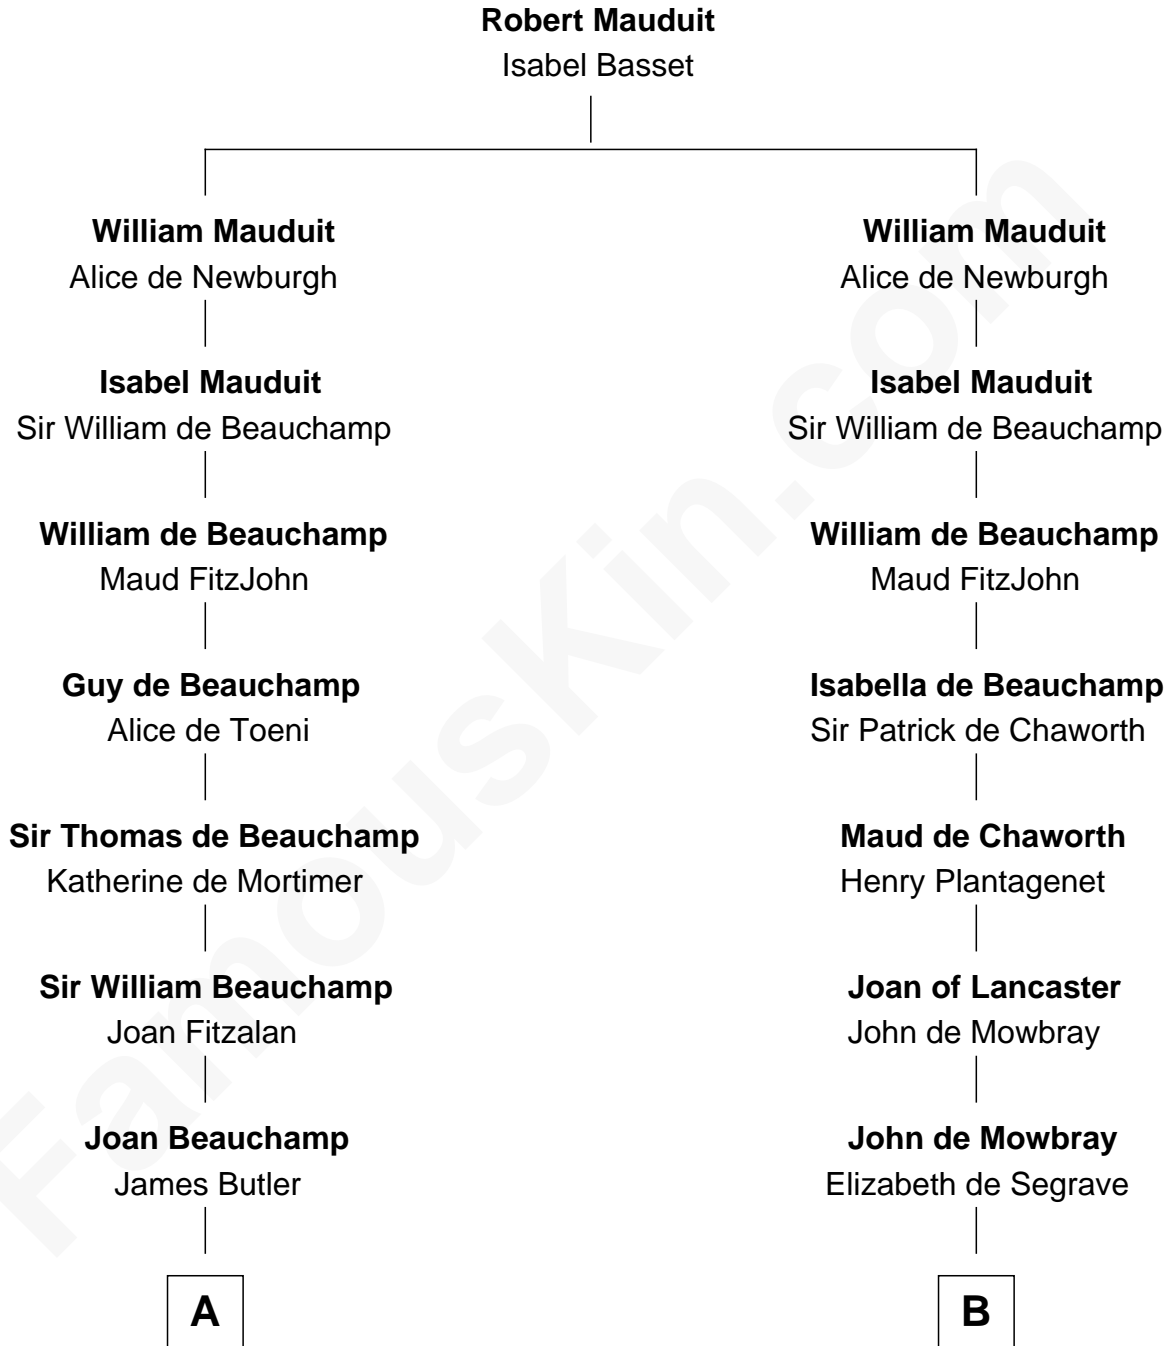

FamousKin.com
Relationship Chart of
James Russell Lowell
American "Fireside" Poet

20th cousin 1 time removed of

John Marshall

4th Chief Justice of the U.S. Supreme Court

C

James Russell
Katharine Graves

Rebecca Russell
John Lowell

John Marshall
U.S. Supreme Court Chief Justice