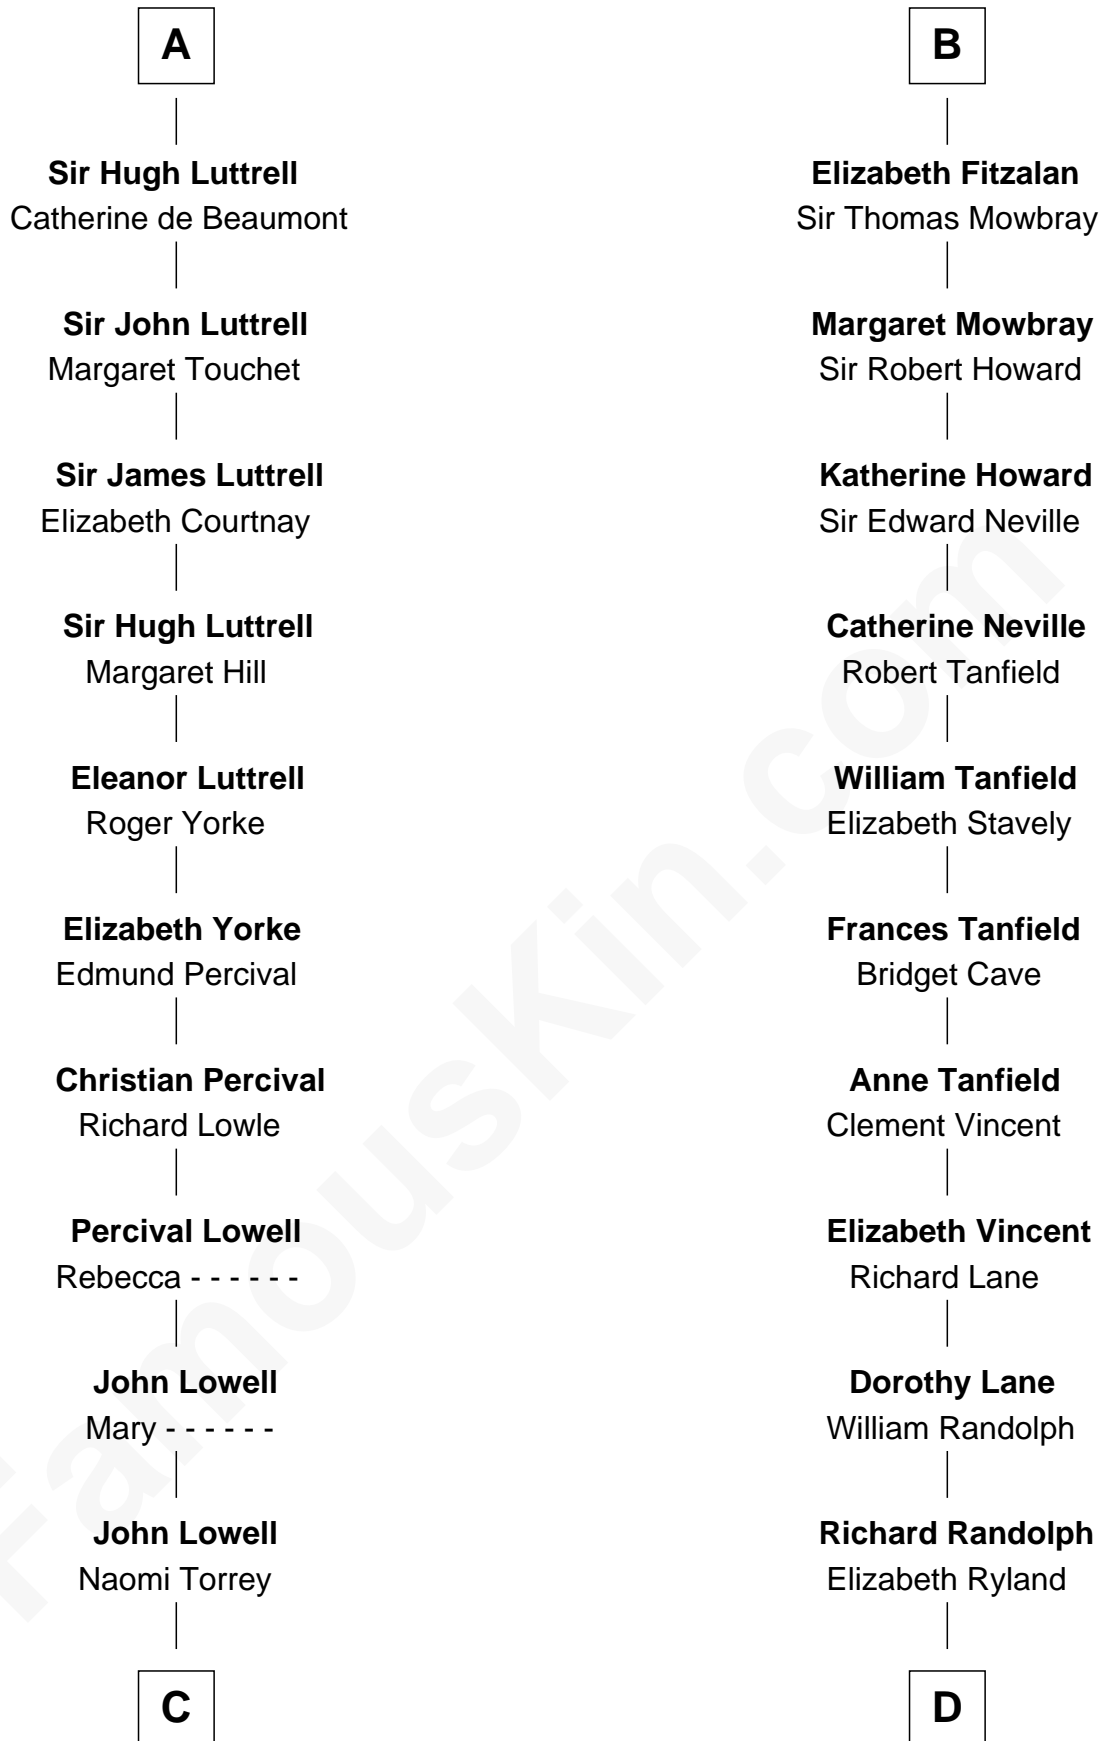

FamousKin.com Relationship Chart of

James Russell Lowell

American "Fireside" Poet

21st cousin of

John Marshall

4th Chief Justice of the U.S. Supreme Court

C

Ebenezer Lowell
Elizabeth Shailer