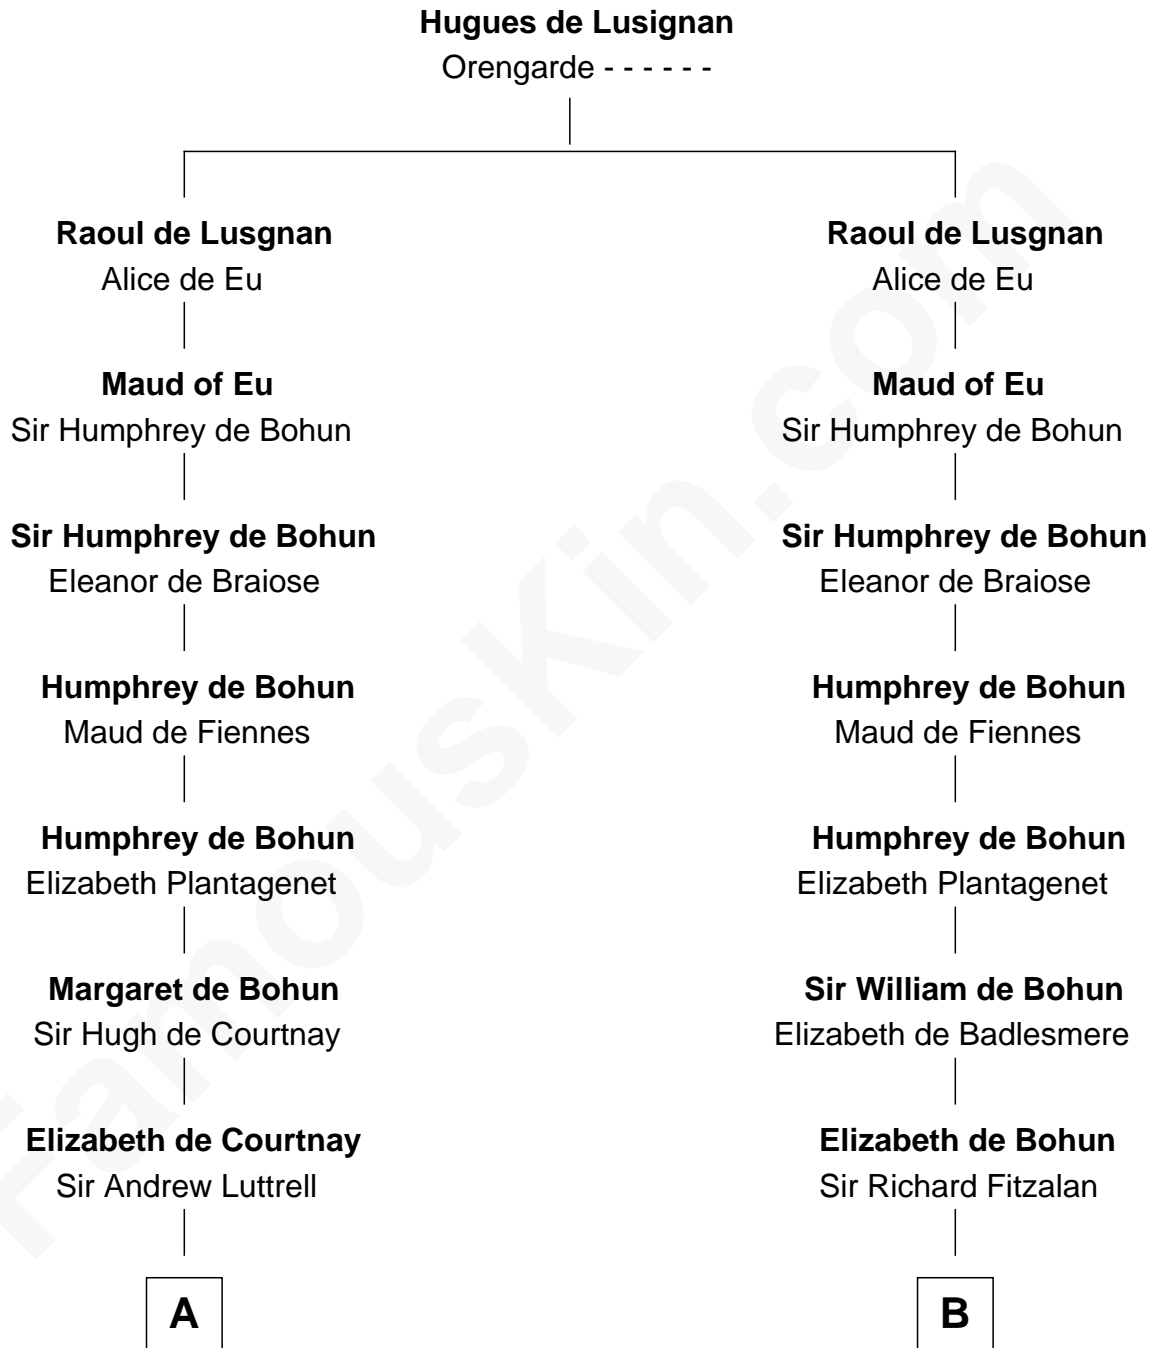

FamousKin.com Relationship Chart of

James Russell Lowell

American "Fireside" Poet

21st cousin of

John Marshall

4th Chief Justice of the U.S. Supreme Court

C

Ebenezer Lowell
Elizabeth Shailer