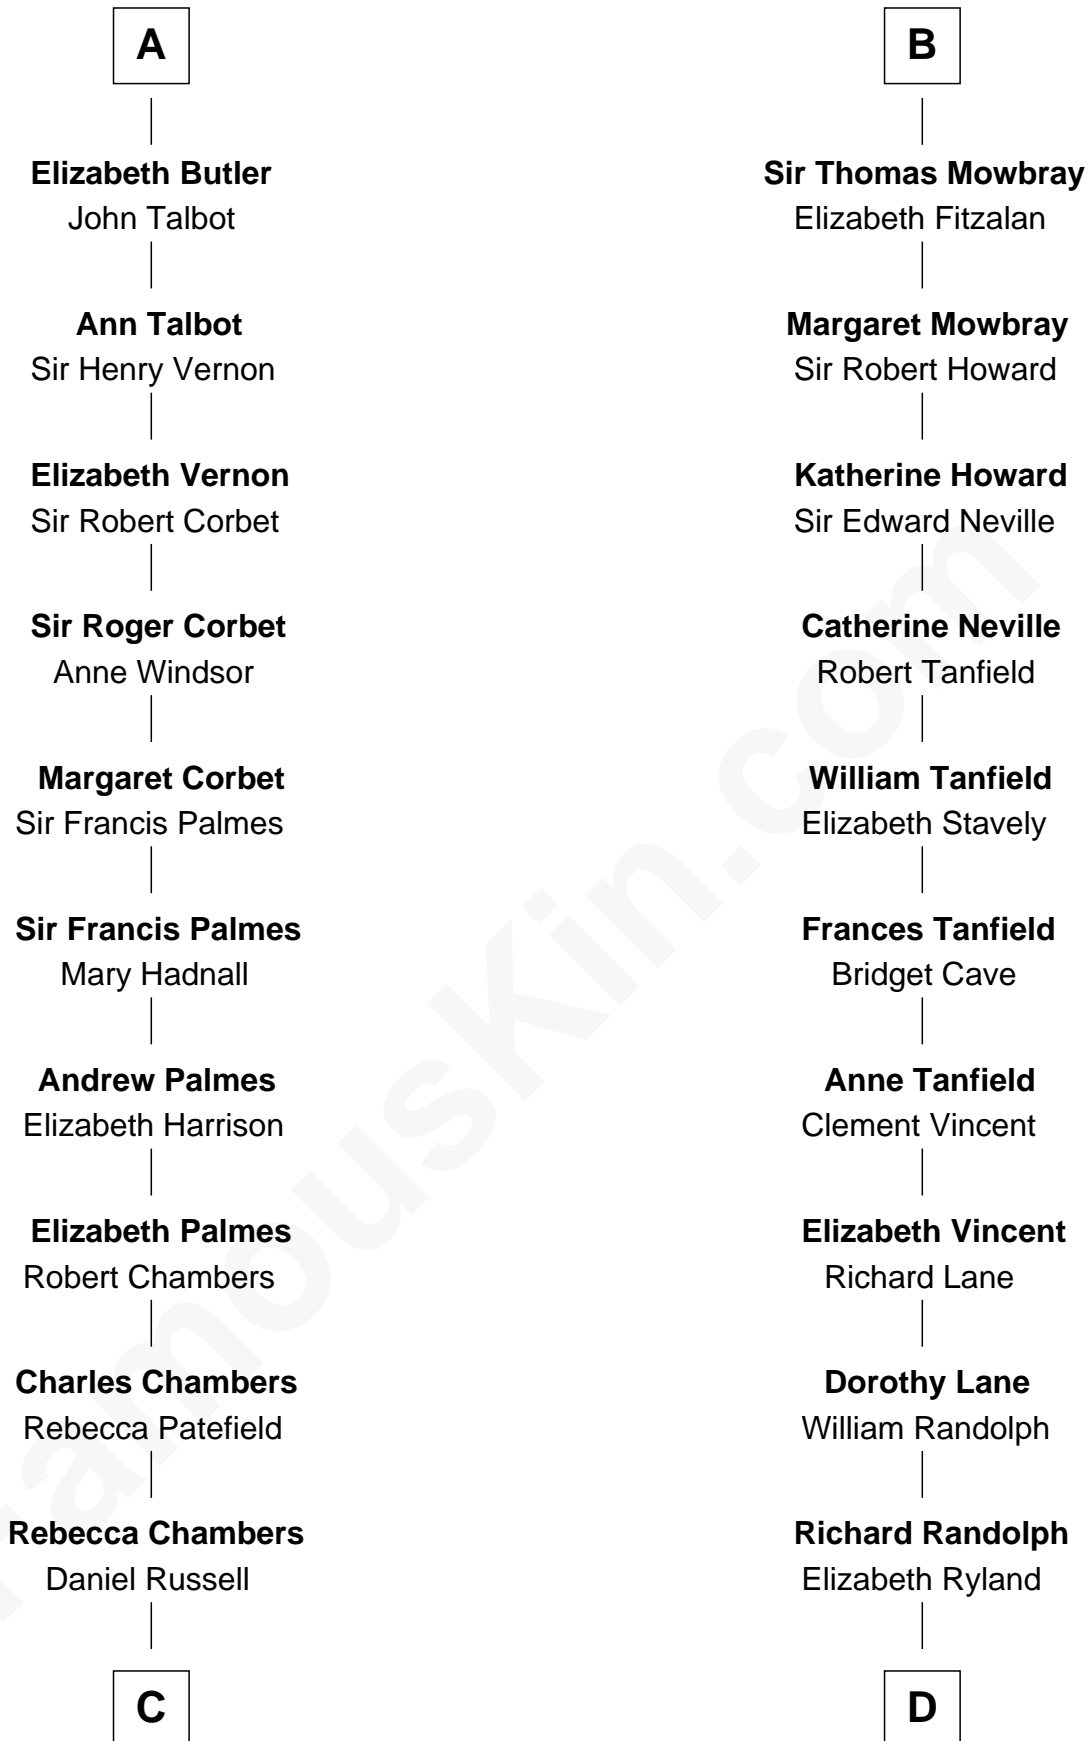

FamousKin.com
Relationship Chart of
James Russell Lowell
American "Fireside" Poet

20th cousin 1 time removed of

John Marshall
4th Chief Justice of the U.S. Supreme Court

C

James Russell
Katharine Graves

Rebecca Russell
John Lowell