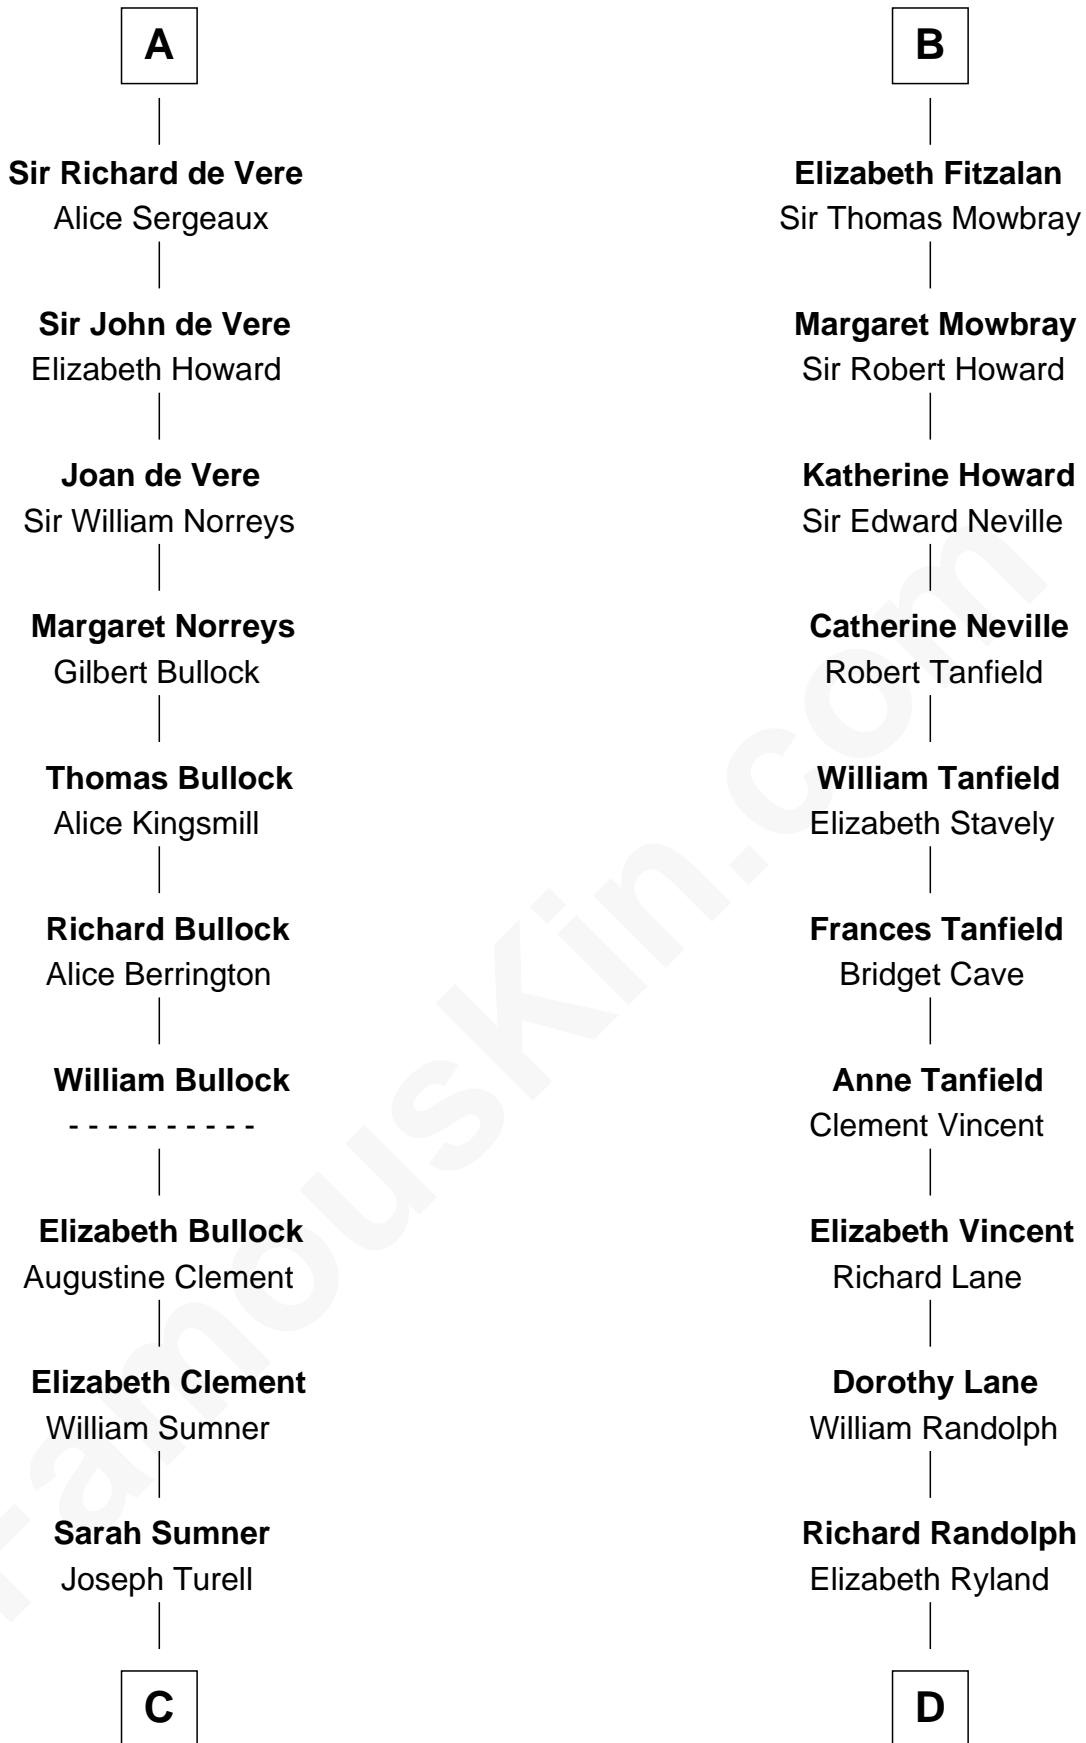

# FamousKin.com Relationship Chart of

**James Russell Lowell**

*American "Fireside" Poet*

21st cousin of

**John Marshall**

*4th Chief Justice of the U.S. Supreme Court*

**Robert de Bermingham**

**C**