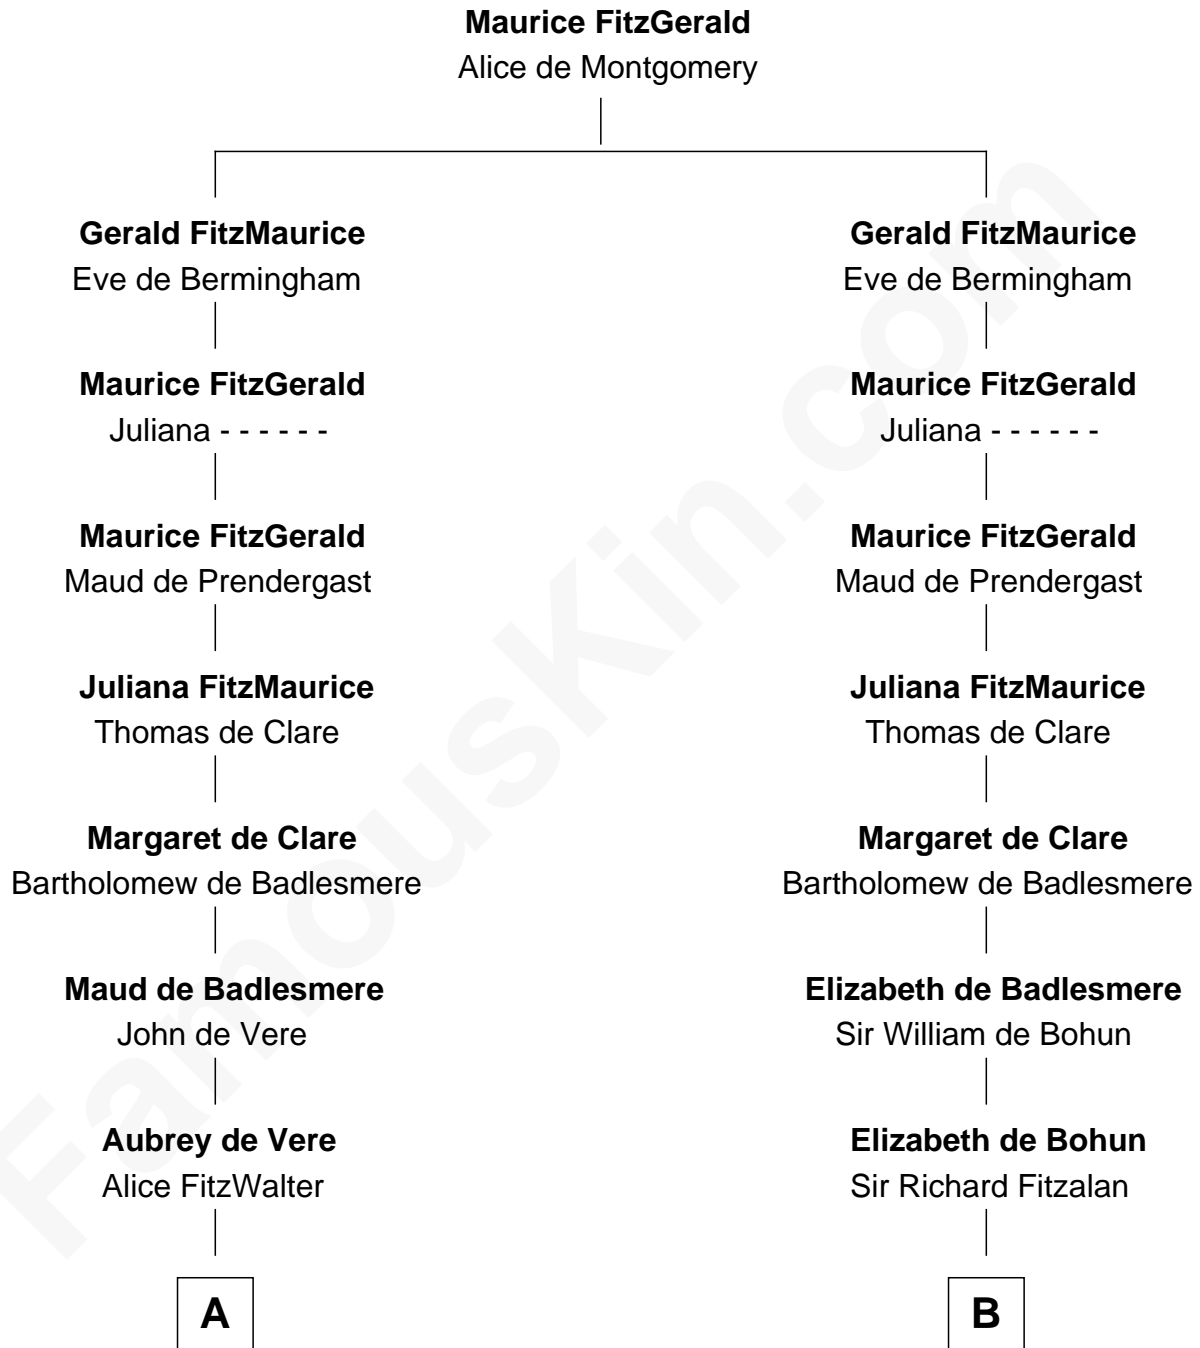

FamousKin.com
Relationship Chart of
James Russell Lowell
American "Fireside" Poet

21st cousin of
John Marshall
4th Chief Justice of the U.S. Supreme Court

C

Sarah Turell
Noah Champney

Sarah Champney
Rev. John Lowell

Mary Randolph Keith
Col. Thomas Marshall

John Marshall
U.S. Supreme Court Chief Justice

FamousKin.com