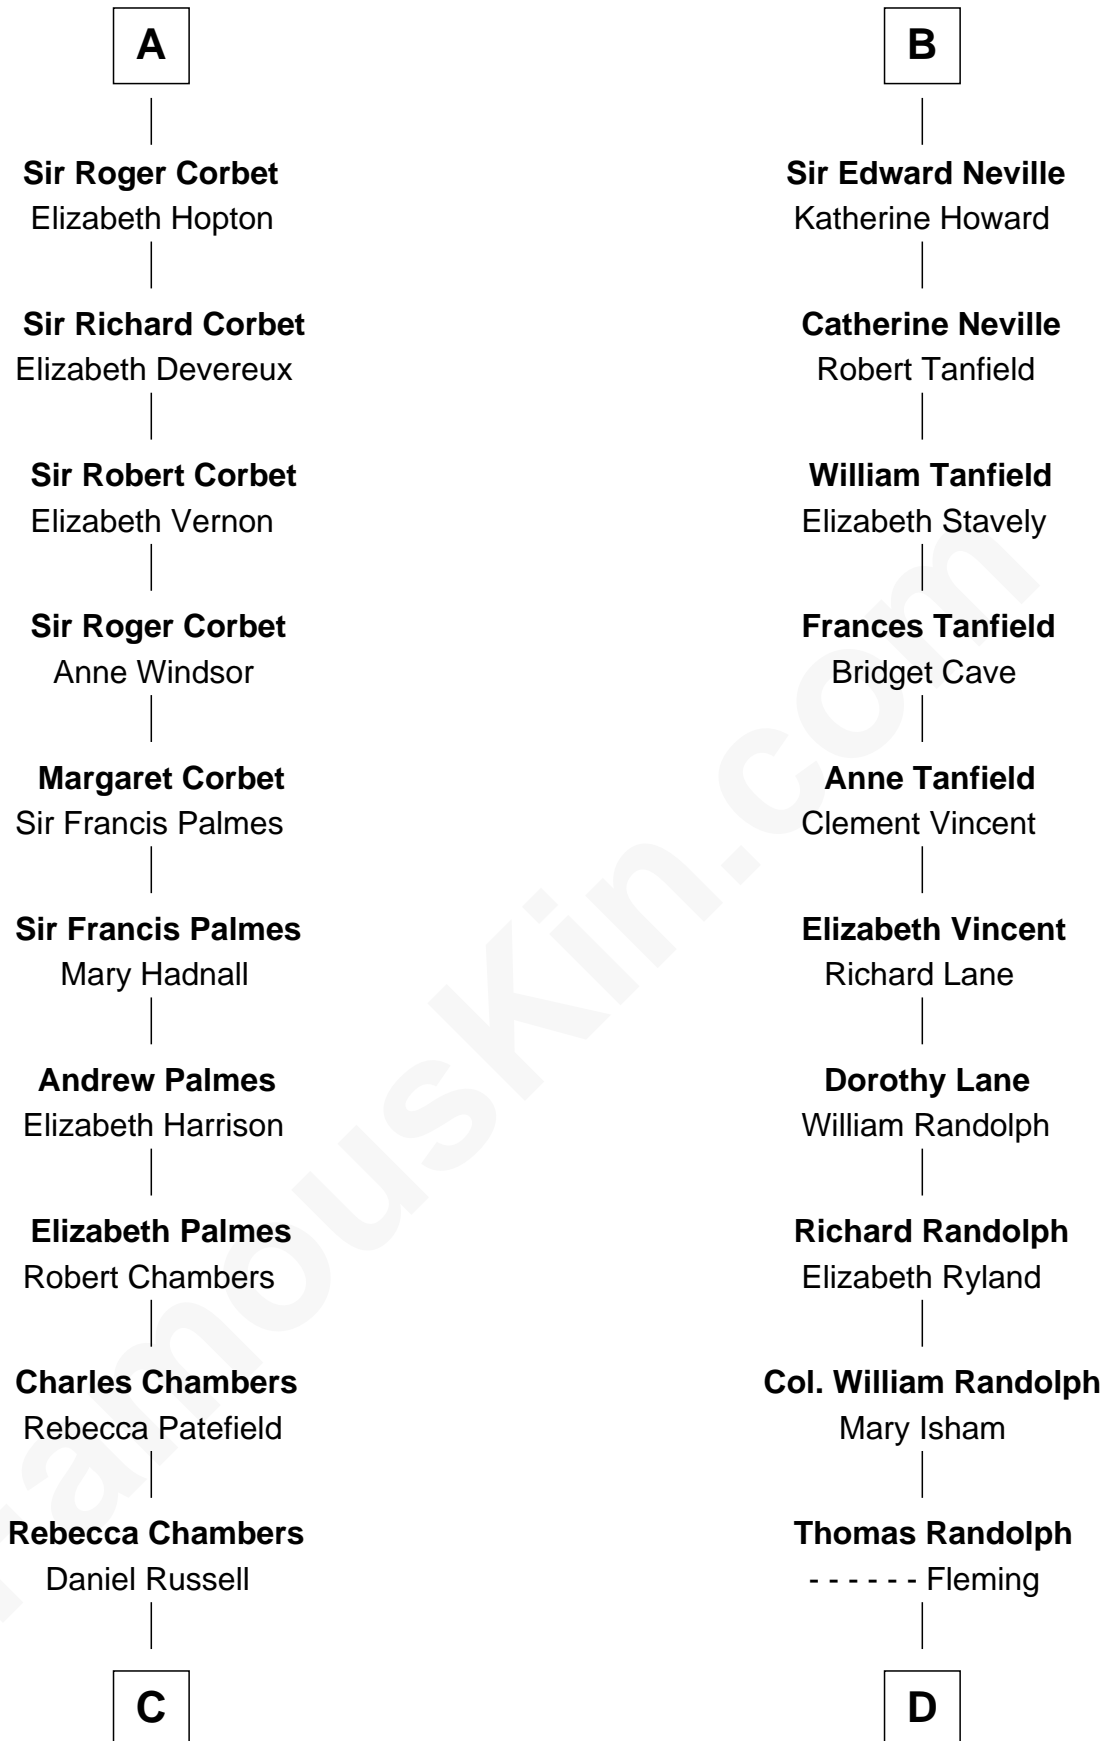

FamousKin.com
Relationship Chart of
James Russell Lowell
American "Fireside" Poet

19th cousin 1 time removed of

John Marshall

4th Chief Justice of the U.S. Supreme Court

C

James Russell
Katharine Graves

Rebecca Russell
John Lowell