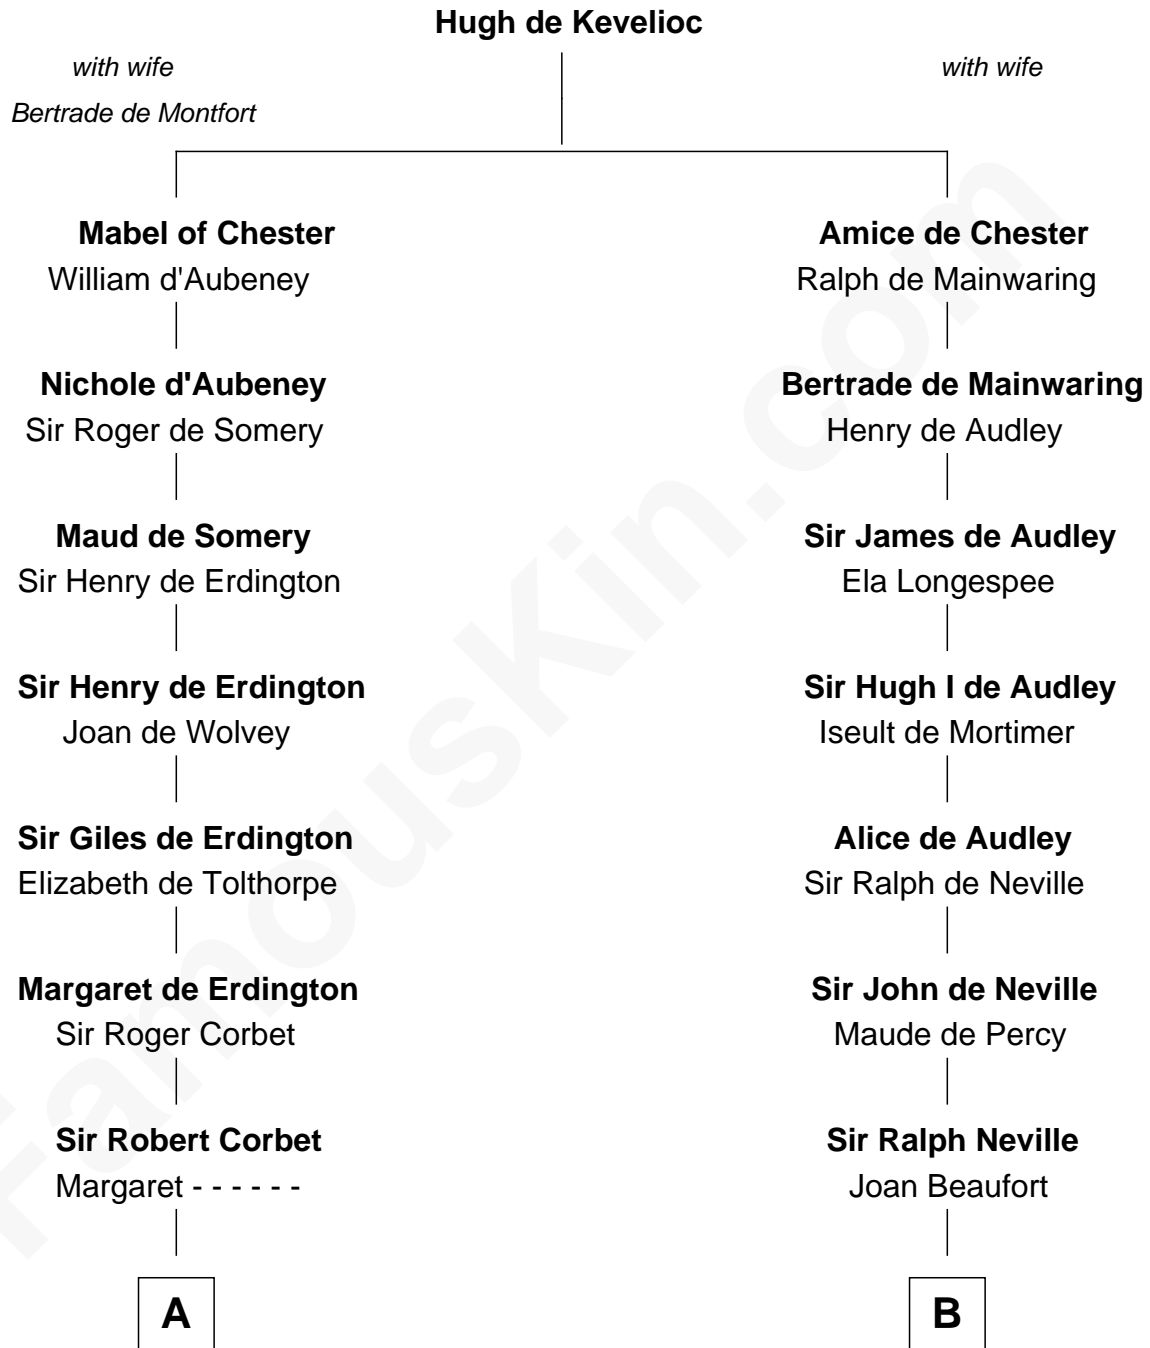

FamousKin.com
Relationship Chart of
James Russell Lowell
American "Fireside" Poet

19th cousin 1 time removed of

John Marshall

4th Chief Justice of the U.S. Supreme Court

C

James Russell
Katharine Graves

Rebecca Russell
John Lowell

Rev. Charles Lowell
Harriet Brackett Spence

James Russell Lowell
American "Fireside" Poet

D

Mary Isham Randolph
Rev. James Keith

Mary Randolph Keith
Col. Thomas Marshall

John Marshall
U.S. Supreme Court Chief Justice