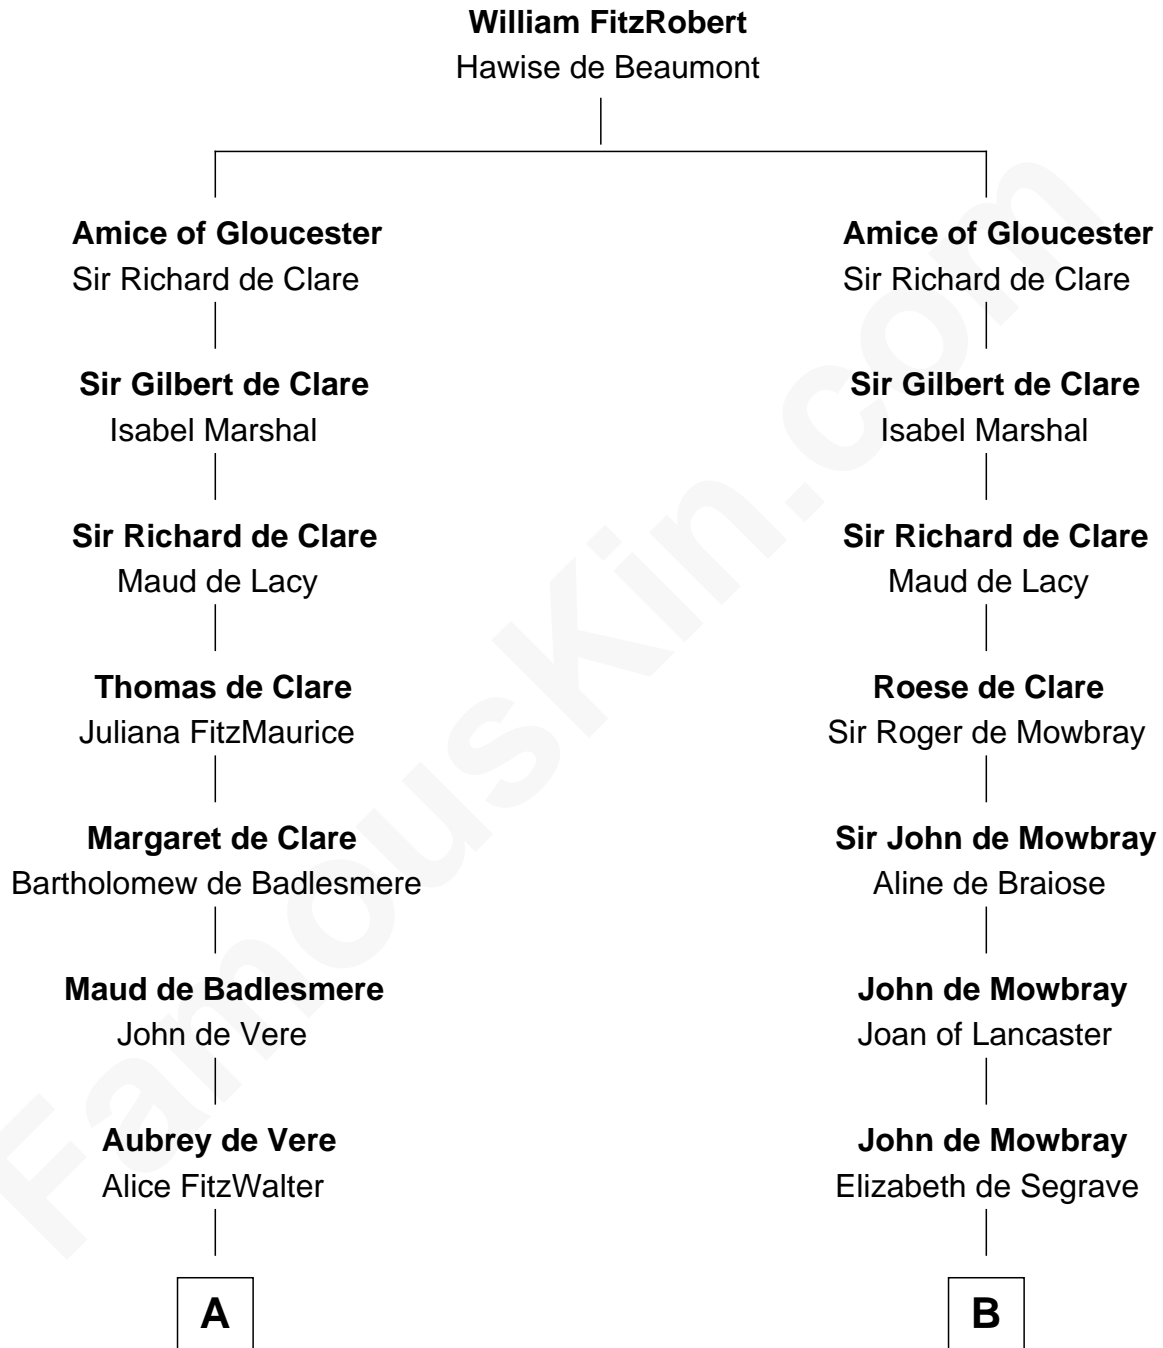

# FamousKin.com Relationship Chart of

**James Russell Lowell**

*American "Fireside" Poet*

21st cousin of

**John Marshall**

*4th Chief Justice of the U.S. Supreme Court*

**C**

**Sarah Turell**  
Noah Champney

**Thomas Randolph**  
----- Fleming

**Mary Isham Randolph**  
Rev. James Keith

**Mary Randolph Keith**  
Col. Thomas Marshall

**John Marshall**  
*U.S. Supreme Court Chief Justice*

FamousKin.com