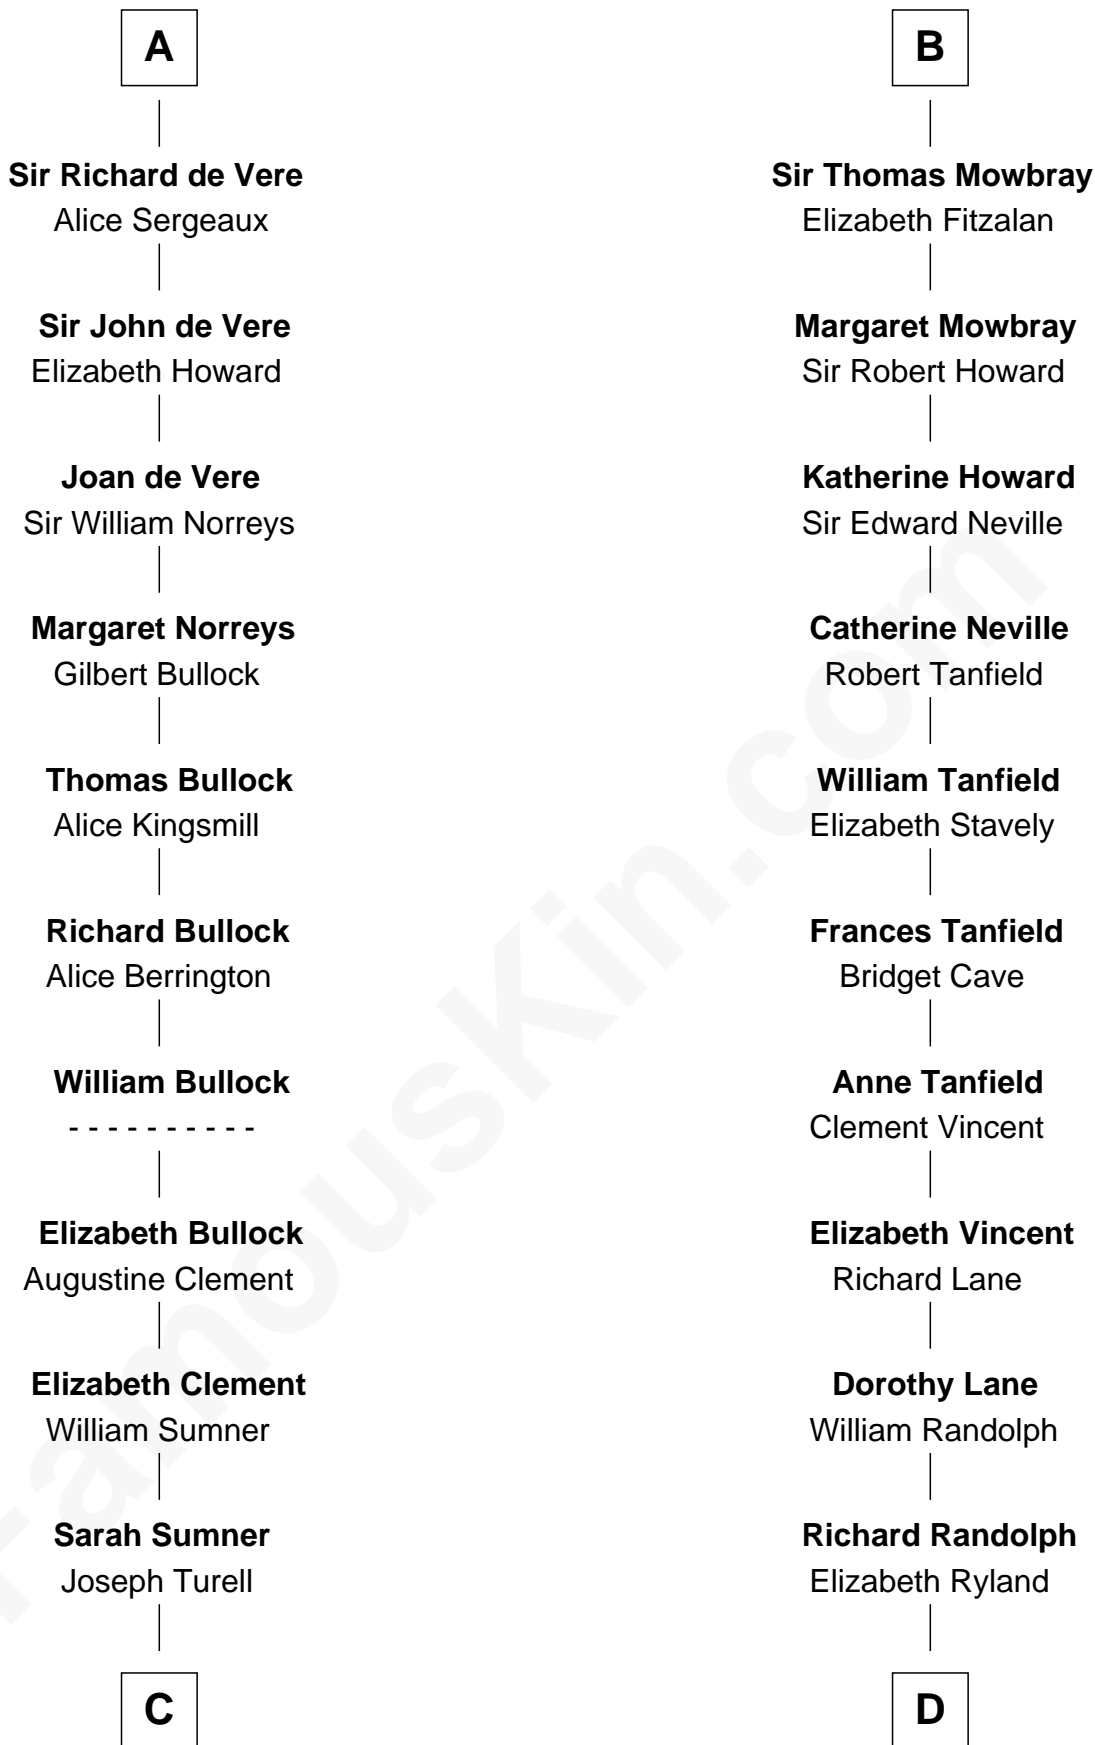

# FamousKin.com Relationship Chart of

**James Russell Lowell**

*American "Fireside" Poet*

21st cousin of

**John Marshall**

*4th Chief Justice of the U.S. Supreme Court*

**C**

**Sarah Turell**  
Noah Champney

**Thomas Randolph**  
----- Fleming

**Mary Isham Randolph**  
Rev. James Keith

**Mary Randolph Keith**  
Col. Thomas Marshall

**John Marshall**  
*U.S. Supreme Court Chief Justice*

FamousKin.com