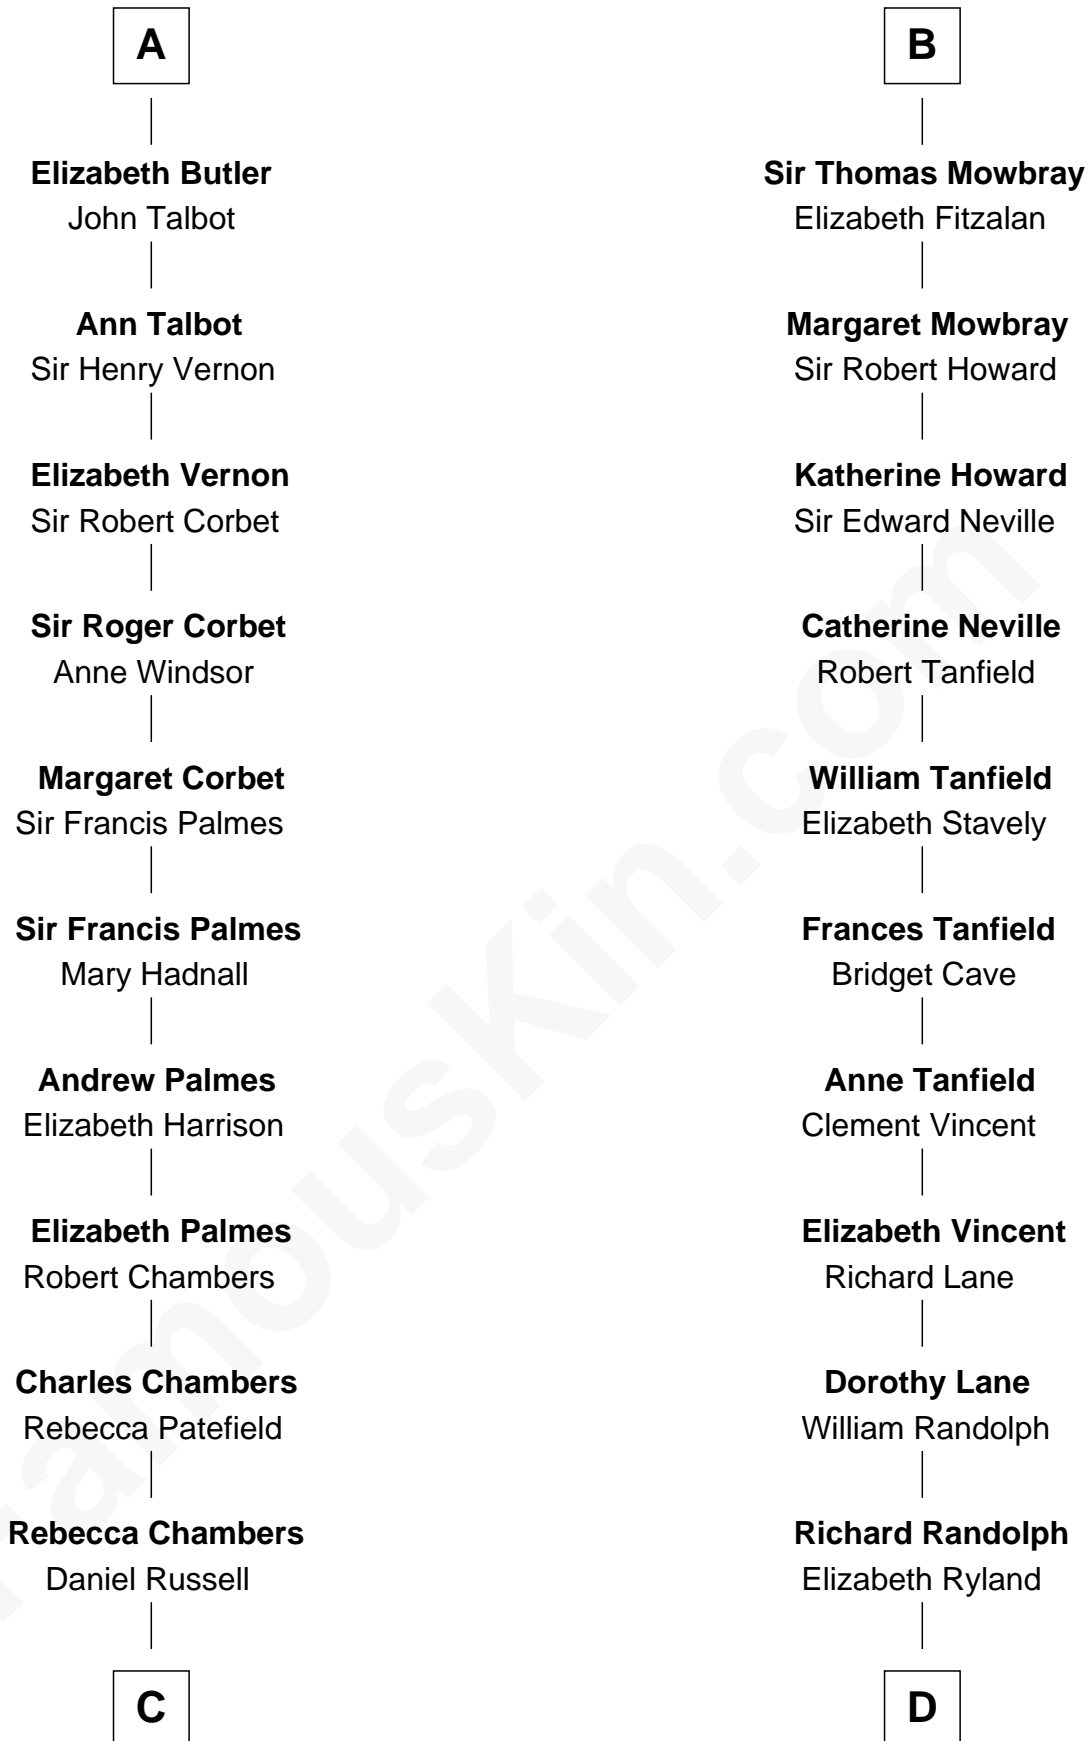

**FamousKin.com**  
**Relationship Chart of**  
**James Russell Lowell**  
*American "Fireside" Poet*

20th cousin 1 time removed of

**John Marshall**

*4th Chief Justice of the U.S. Supreme Court*

**C**

**James Russell**  
Katharine Graves

**Mary Isham Randolph**  
Rev. James Keith

**Mary Randolph Keith**  
Col. Thomas Marshall

**John Marshall**  
*U.S. Supreme Court Chief Justice*