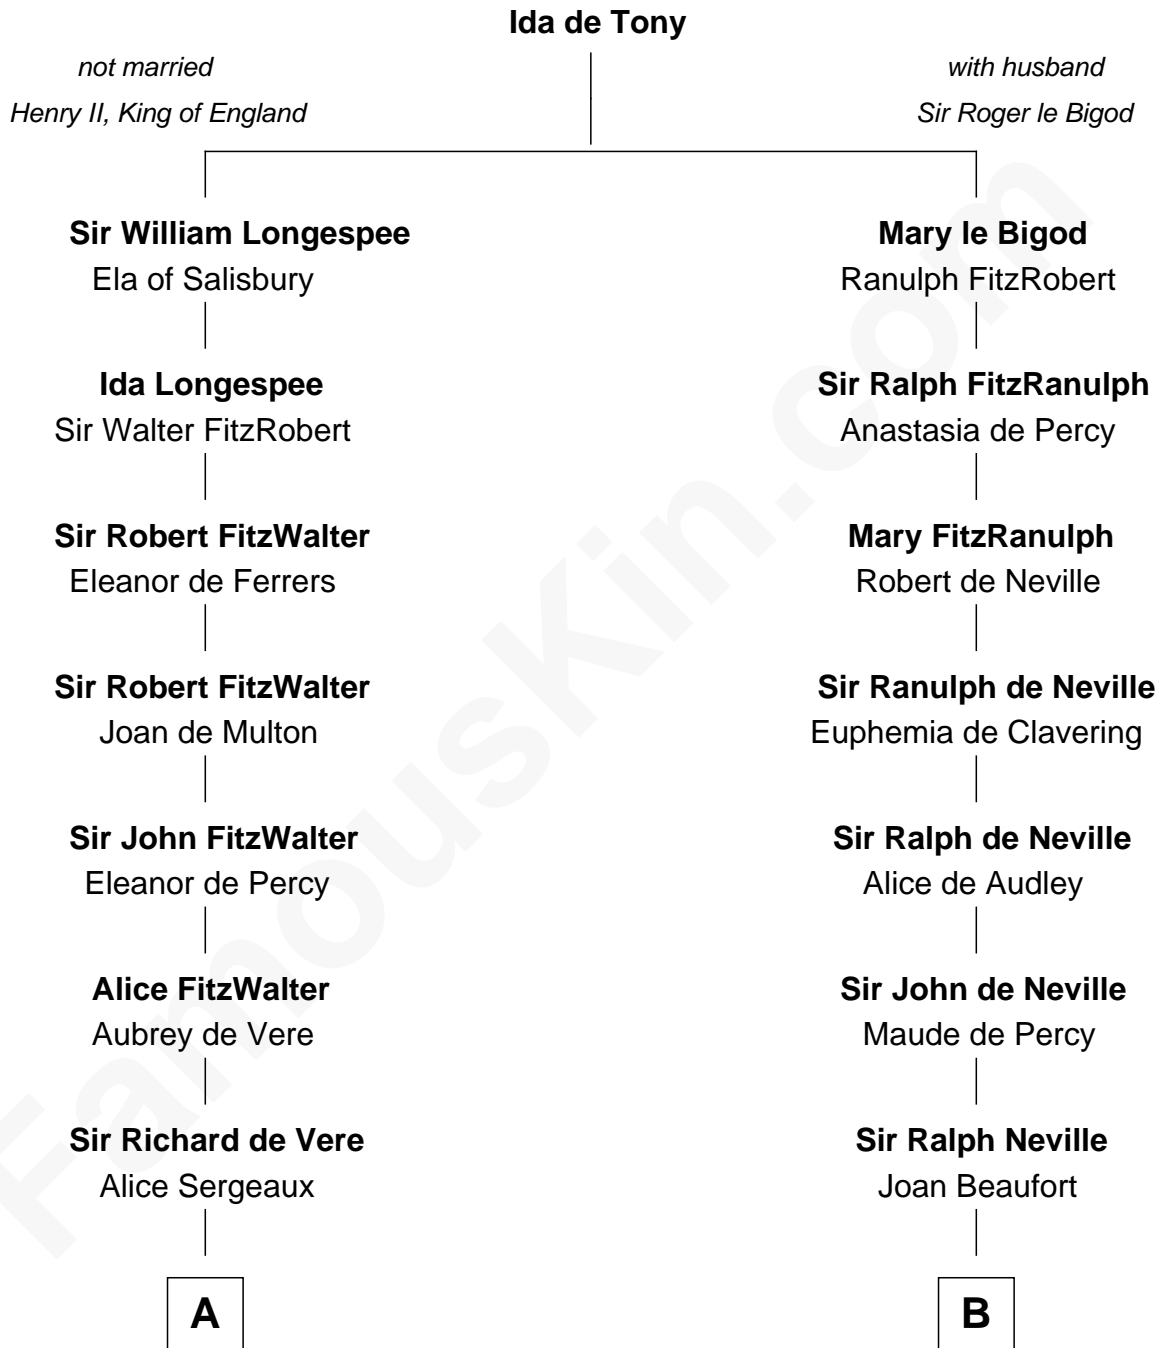

FamousKin.com
Relationship Chart of
James Russell Lowell
American "Fireside" Poet

19th cousin 1 time removed of

John Marshall

4th Chief Justice of the U.S. Supreme Court

C

Sarah Champney

Rev. John Lowell

John Lowell