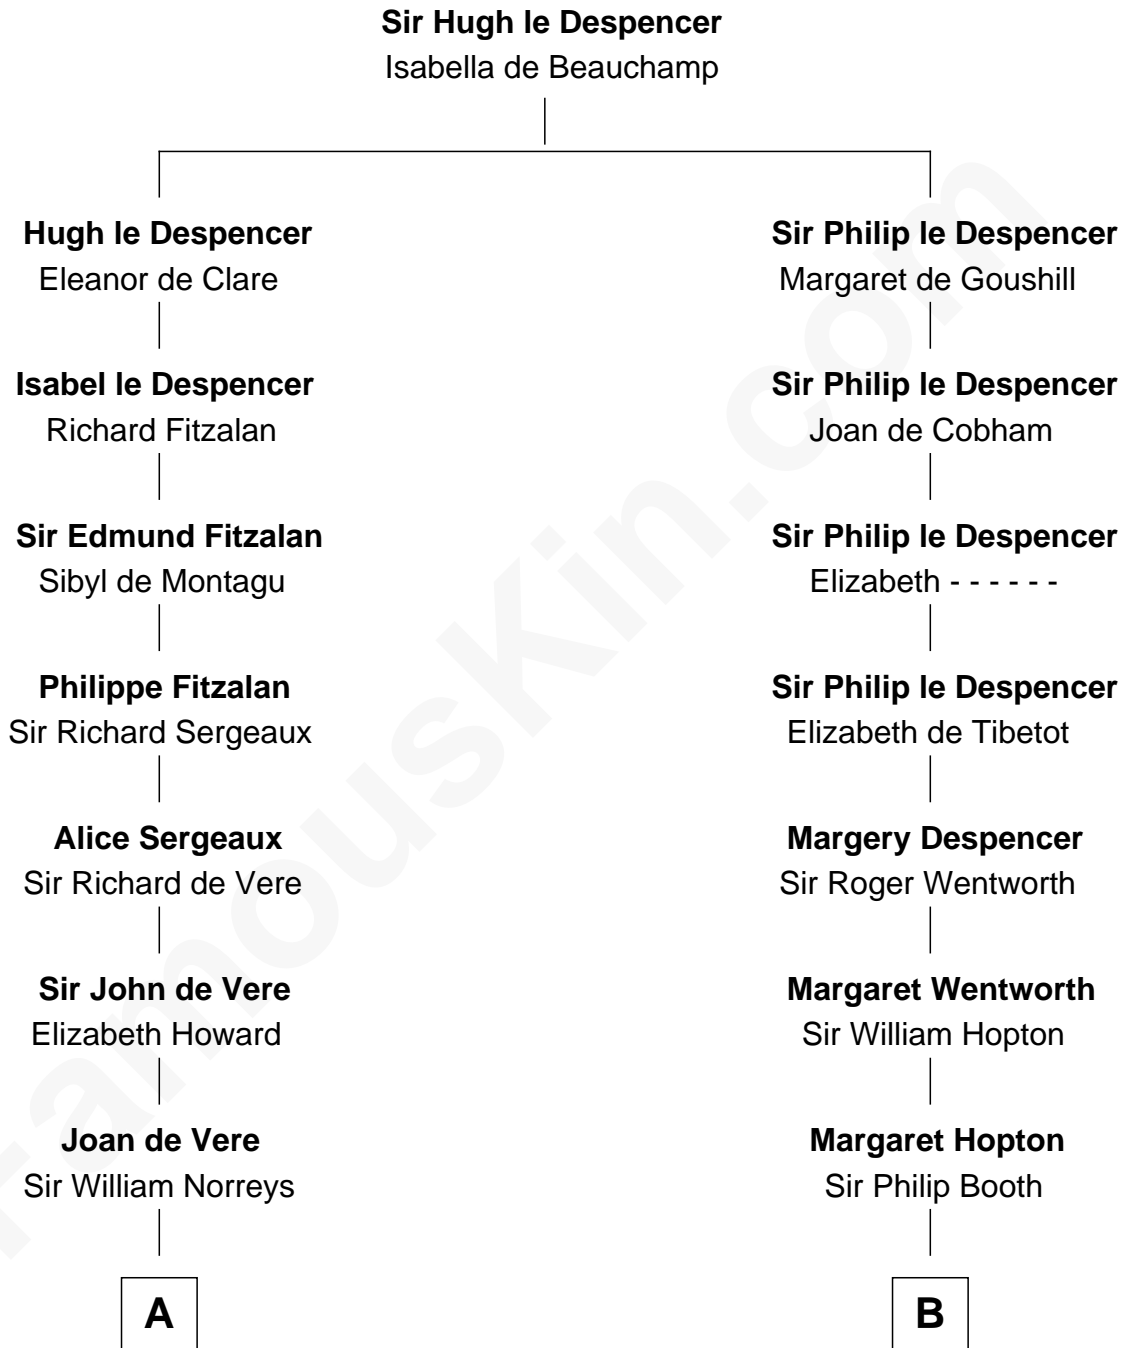

FamousKin.com
Relationship Chart of
James Russell Lowell
American "Fireside" Poet

17th cousin 1 time removed of

John Marshall
4th Chief Justice of the U.S. Supreme Court

C

Rev. Charles Lowell
Harriet Brackett Spence

James Russell Lowell
American "Fireside" Poet

FamousKin.com