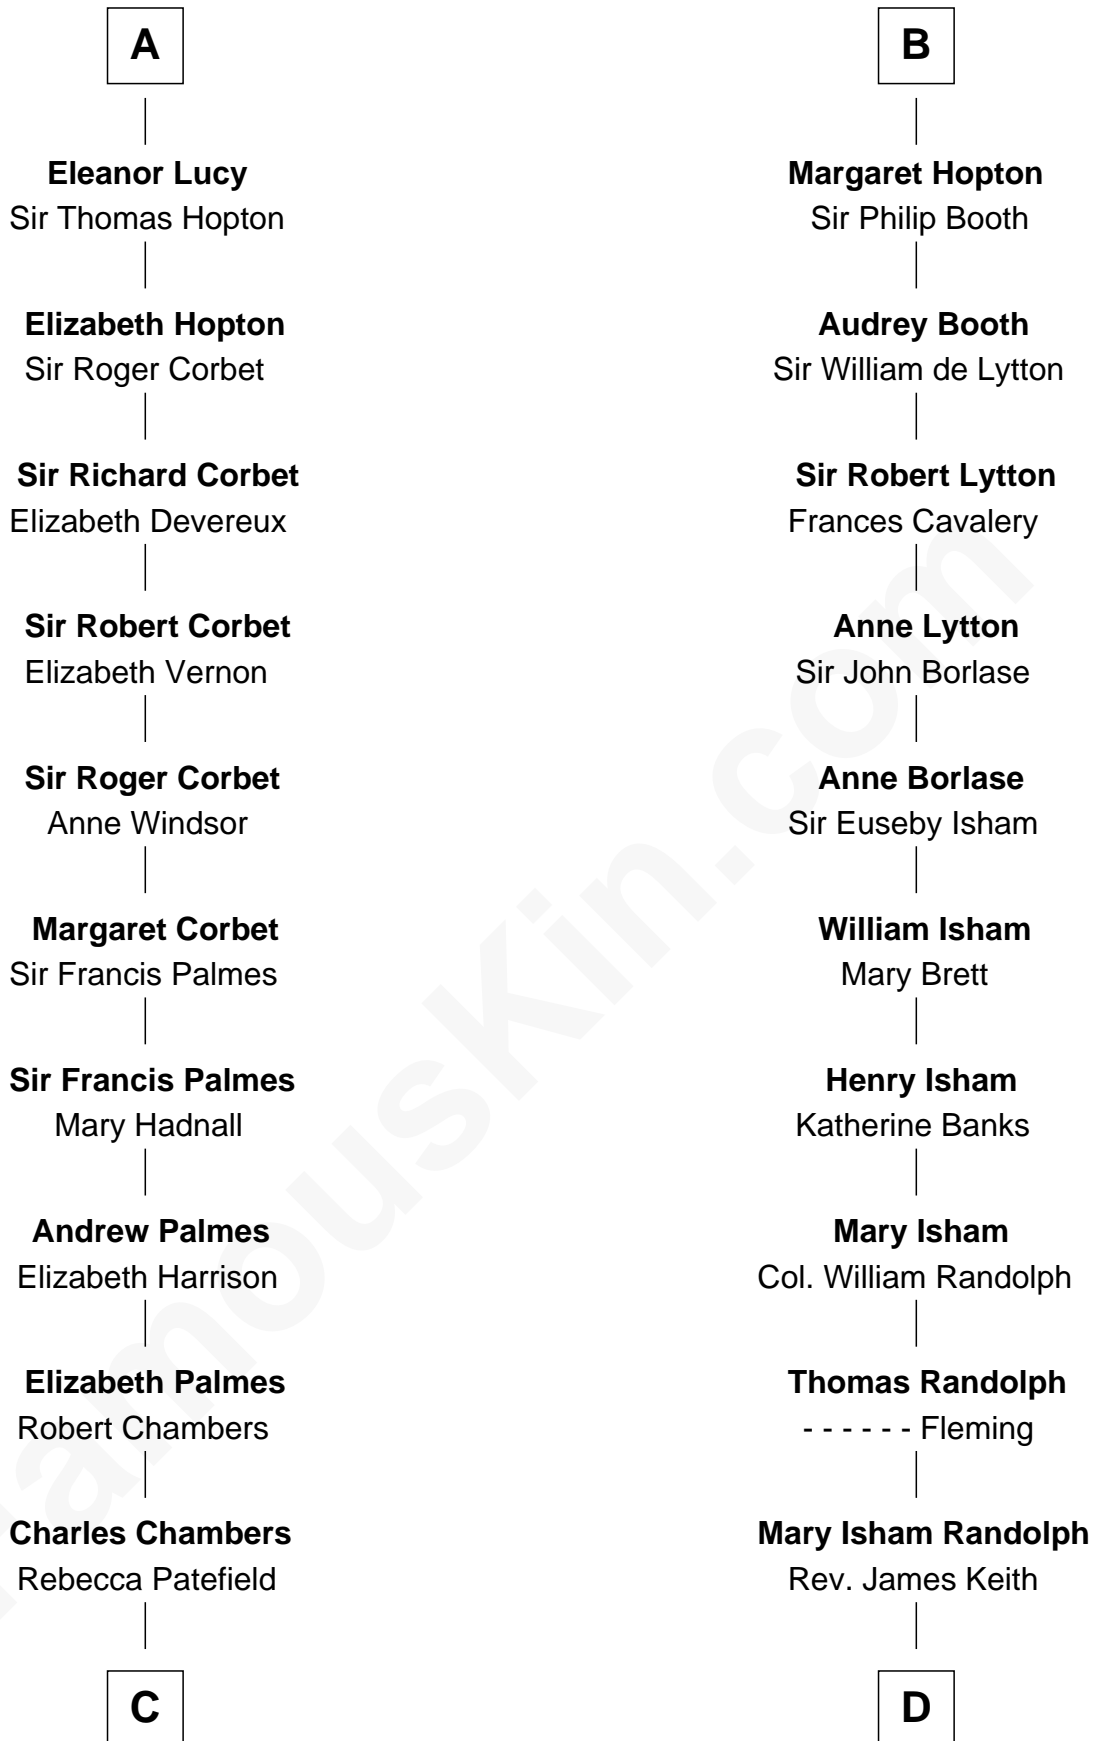

**FamousKin.com**  
**Relationship Chart of**  
**James Russell Lowell**  
*American "Fireside" Poet*

**18th cousin 3 times removed of**

**John Marshall**  
*4th Chief Justice of the U.S. Supreme Court*

**C**

**Rebecca Chambers**

Daniel Russell

**James Russell**

Katharine Graves

**Rebecca Russell**

John Lowell

**Rev. Charles Lowell**