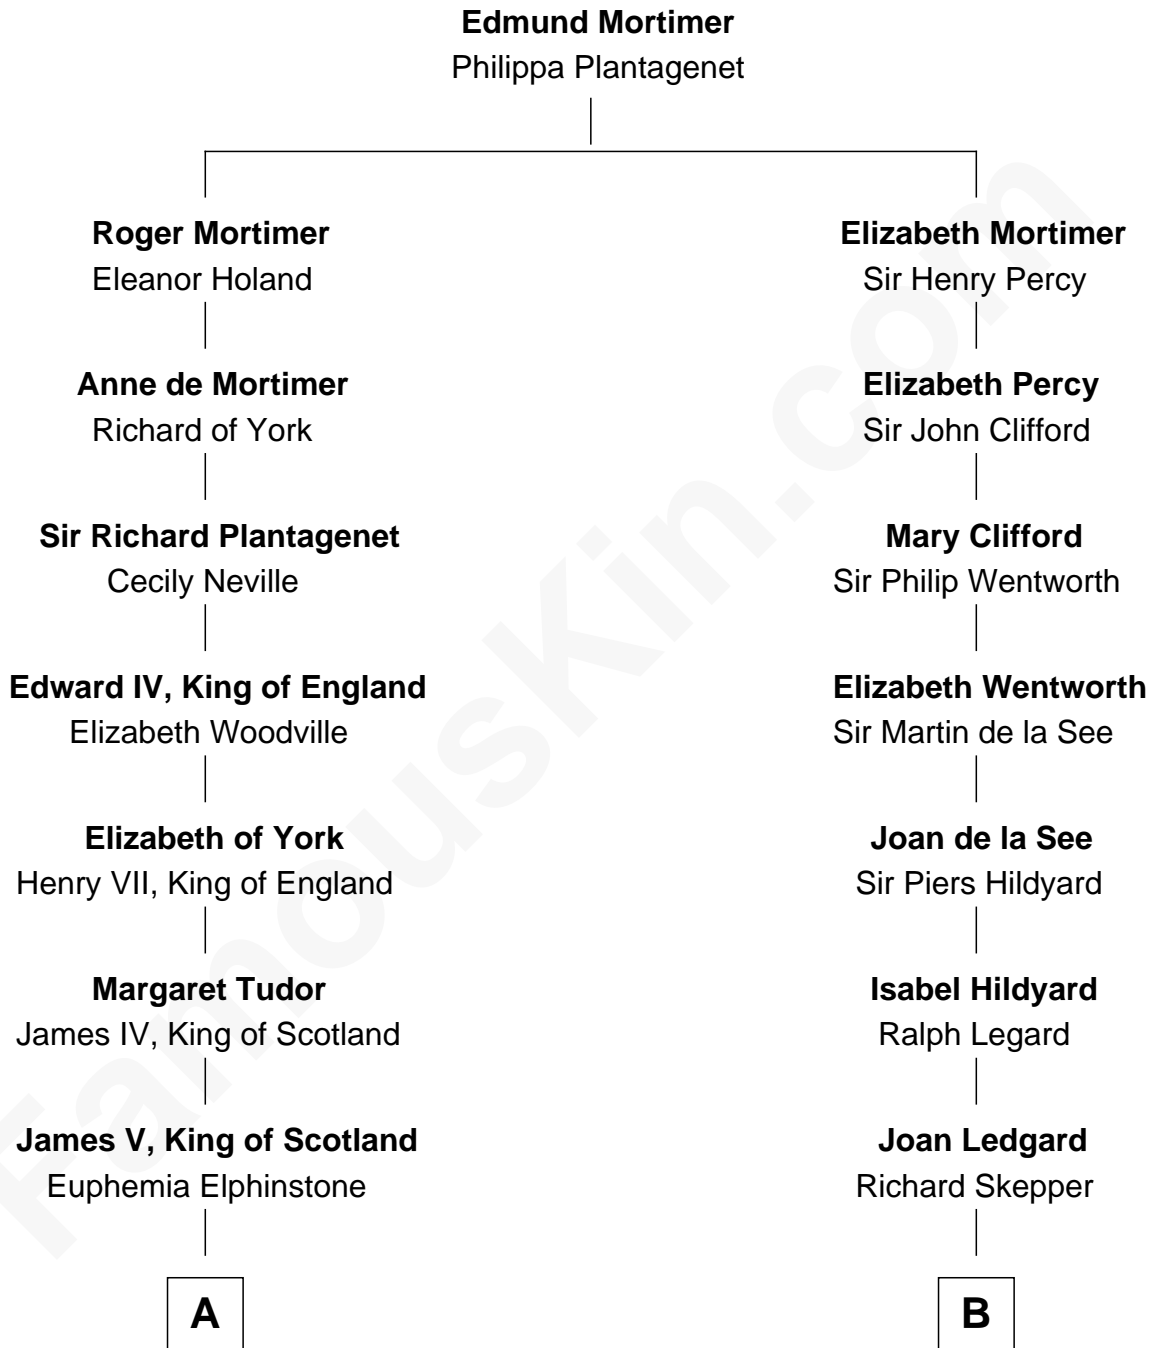

**FamousKin.com**  
**Relationship Chart of**  
**James Russell Lowell**  
*American "Fireside" Poet*

17th cousin 3 times removed of

**Edward Norton**  
*Movie Actor*

**C**

**Edward Mower Norton**

Alice C. Baals

**Edward Mower Norton**

Betty Kent Harrison

**Edward Mower Norton**

Lydia Robinson Rouse

**Edward Norton**

*Movie Actor*

FamousKin.com