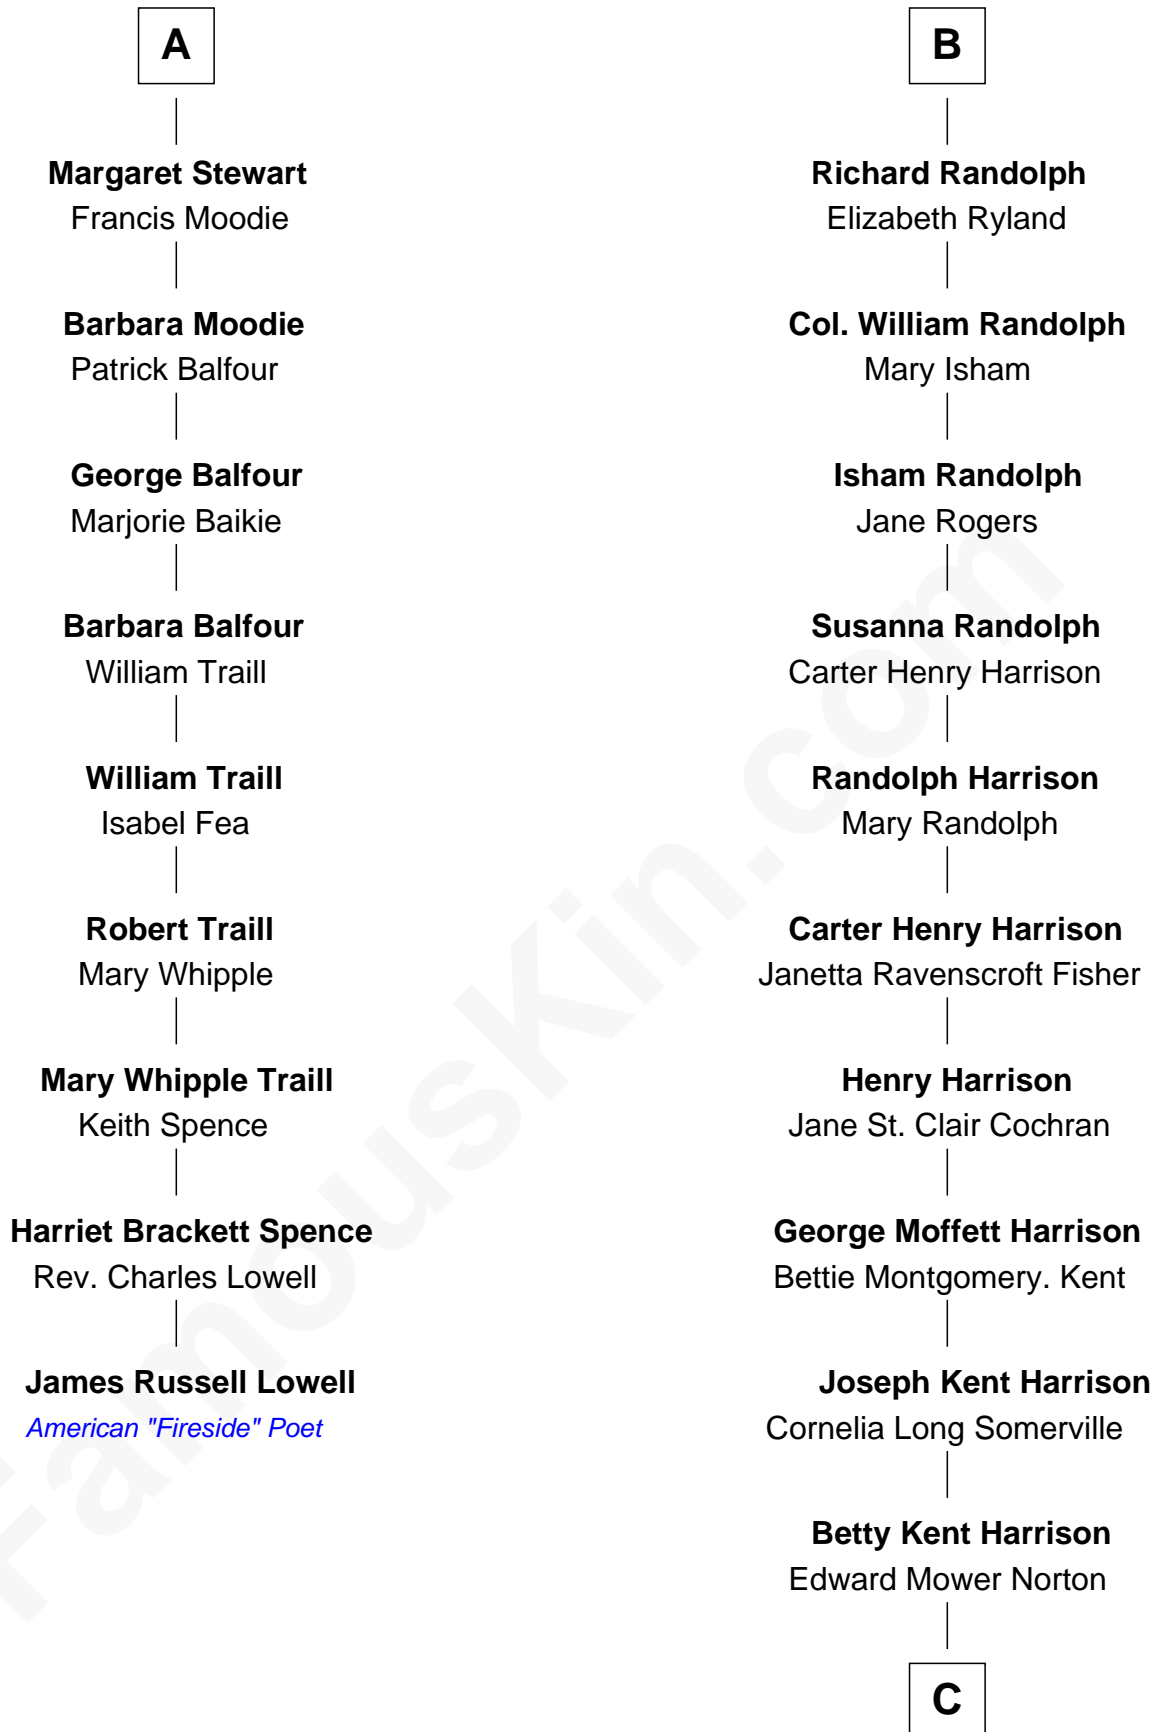

FamousKin.com
Relationship Chart of
James Russell Lowell
American "Fireside" Poet

15th cousin 3 times removed of

Edward Norton
Movie Actor

C

Edward Mower Norton

Lydia Robinson Rouse

Edward Norton

Movie Actor

FamousKin.com