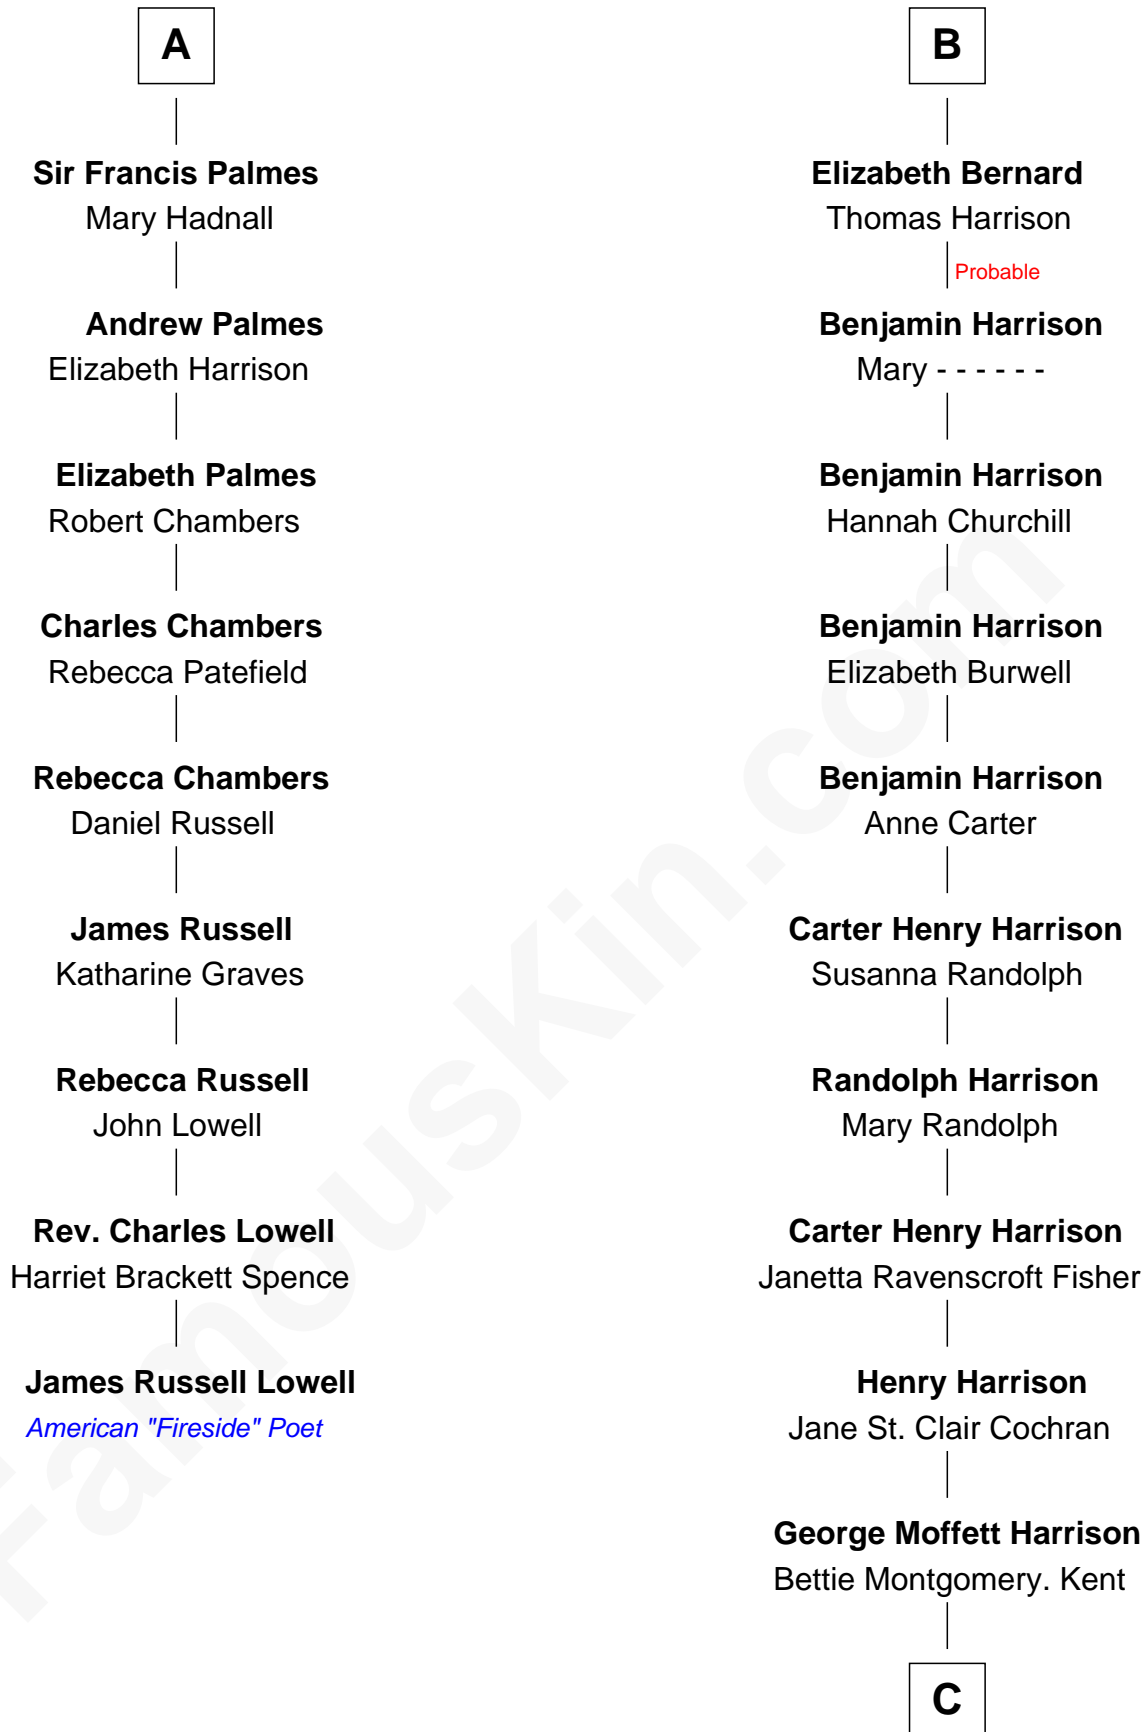

FamousKin.com
Relationship Chart of
James Russell Lowell
American "Fireside" Poet

15th cousin 5 times removed of

Edward Norton
Movie Actor

John de Welles
 Maud de Roos

C

Joseph Kent Harrison
Cornelia Long Somerville

Betty Kent Harrison
Edward Mower Norton

Edward Mower Norton
Lydia Robinson Rouse

Edward Norton
Movie Actor