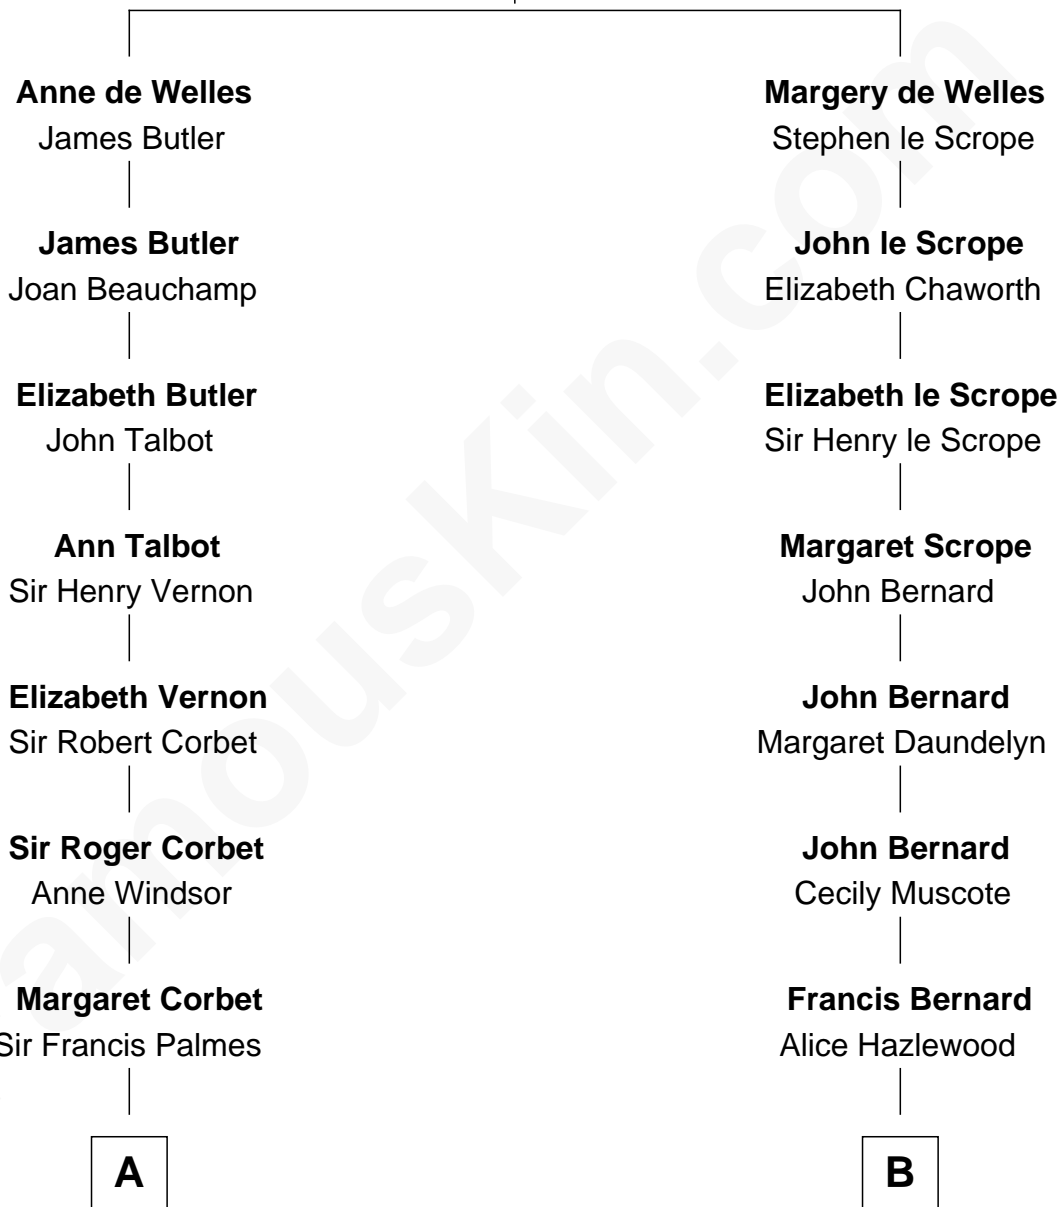

FamousKin.com
Relationship Chart of
James Russell Lowell
American "Fireside" Poet

15th cousin 5 times removed of

Edward Norton
Movie Actor

John de Welles
 Maud de Roos

C

Joseph Kent Harrison
Cornelia Long Somerville

Betty Kent Harrison
Edward Mower Norton

Edward Mower Norton
Lydia Robinson Rouse

Edward Norton
Movie Actor