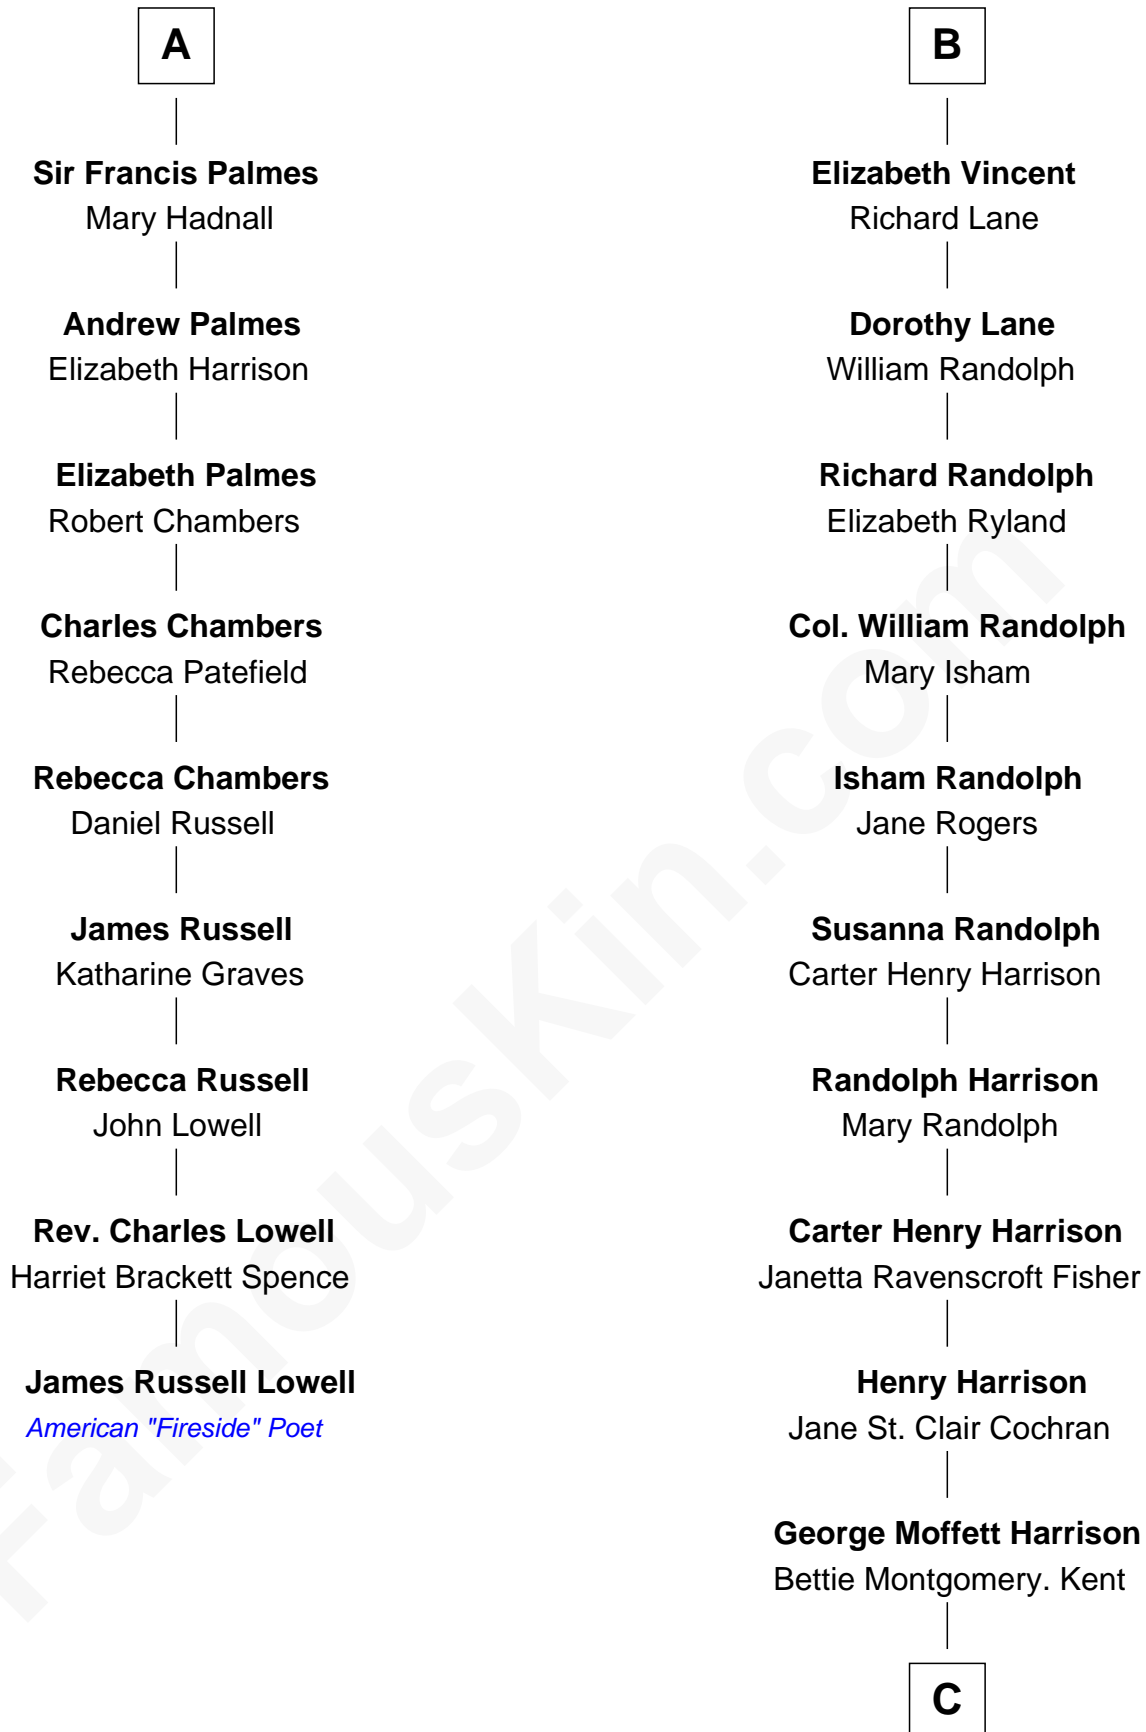

**FamousKin.com**  
**Relationship Chart of**  
**James Russell Lowell**  
*American "Fireside" Poet*

15th cousin 5 times removed of

**Edward Norton**  
*Movie Actor*

**Sir Richard Fitzalan**  
 Elizabeth de Bohun

**C**

**Joseph Kent Harrison**  
Cornelia Long Somerville

**Betty Kent Harrison**  
Edward Mower Norton

**Edward Mower Norton**  
Lydia Robinson Rouse

**Edward Norton**  
*Movie Actor*