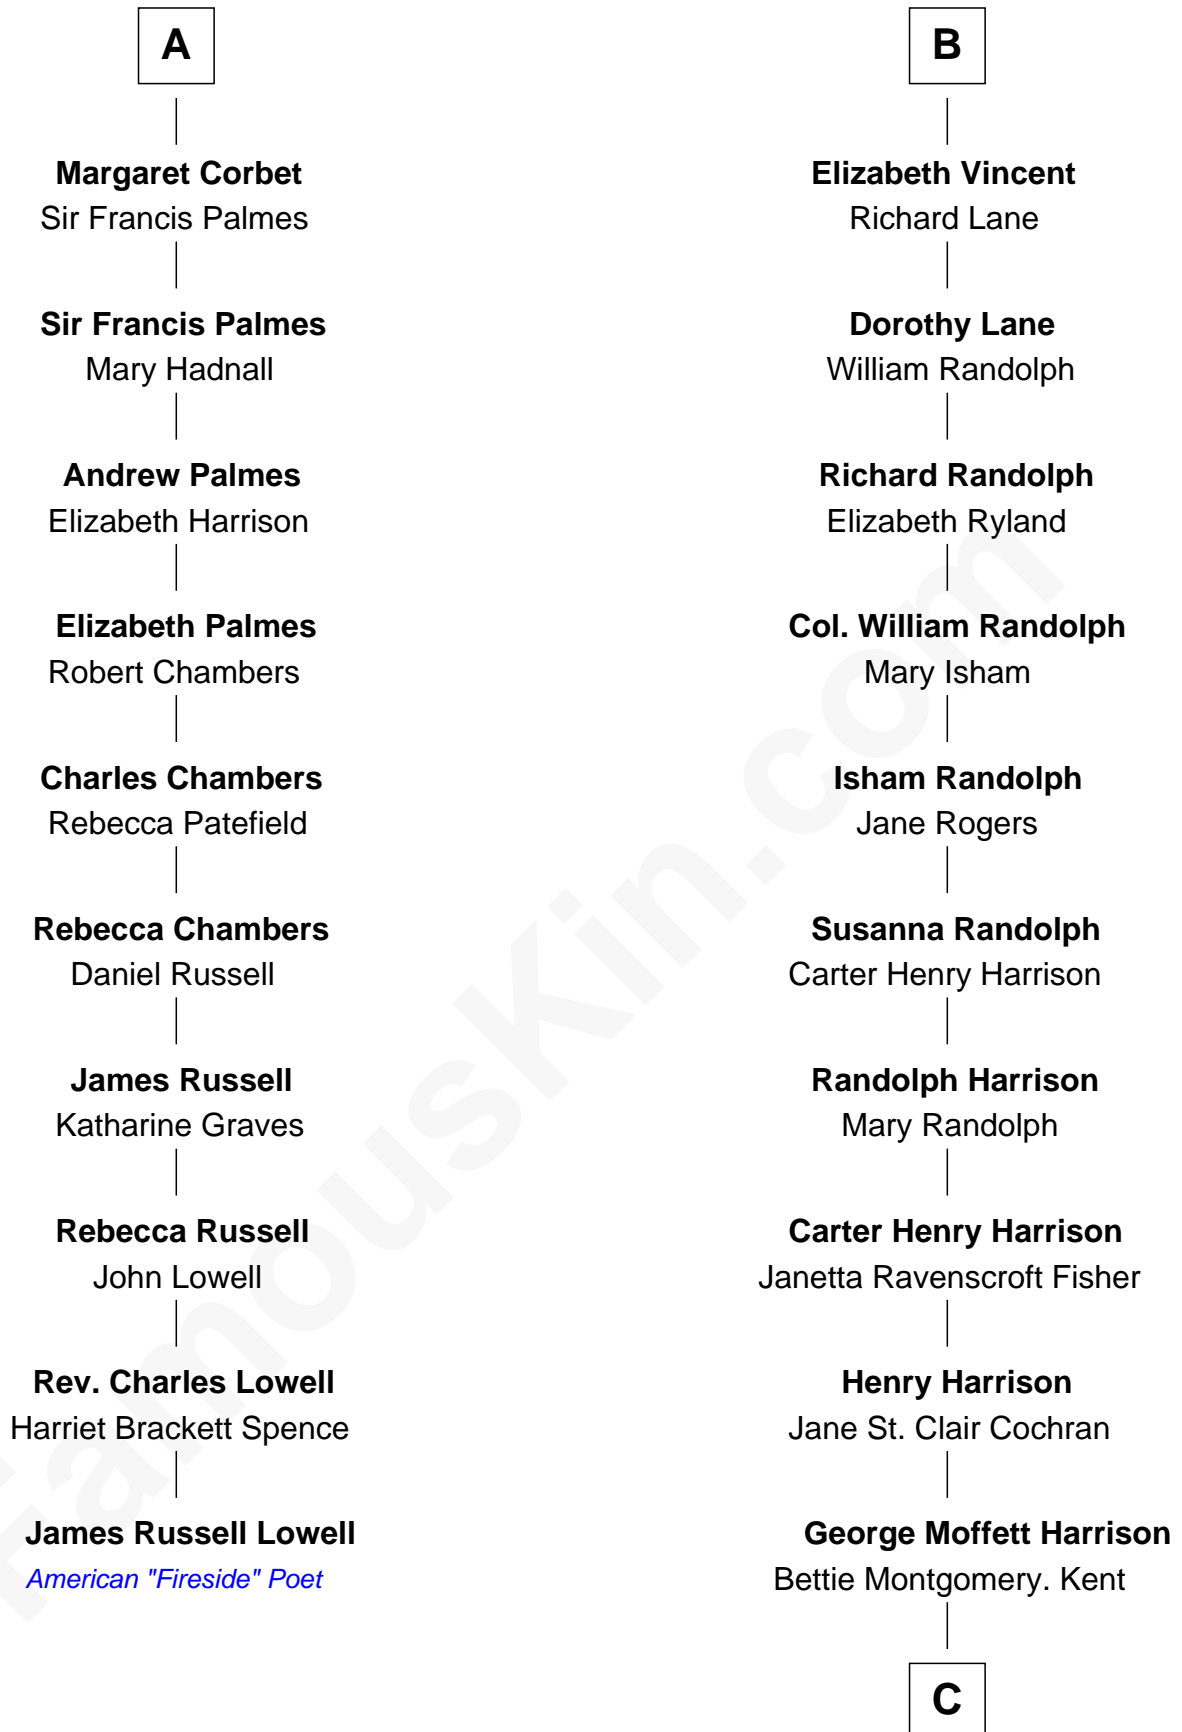

FamousKin.com
Relationship Chart of
James Russell Lowell
American "Fireside" Poet

16th cousin 4 times removed of

Edward Norton
Movie Actor

C

Joseph Kent Harrison
Cornelia Long Somerville

Betty Kent Harrison
Edward Mower Norton

Edward Mower Norton
Lydia Robinson Rouse

Edward Norton
Movie Actor