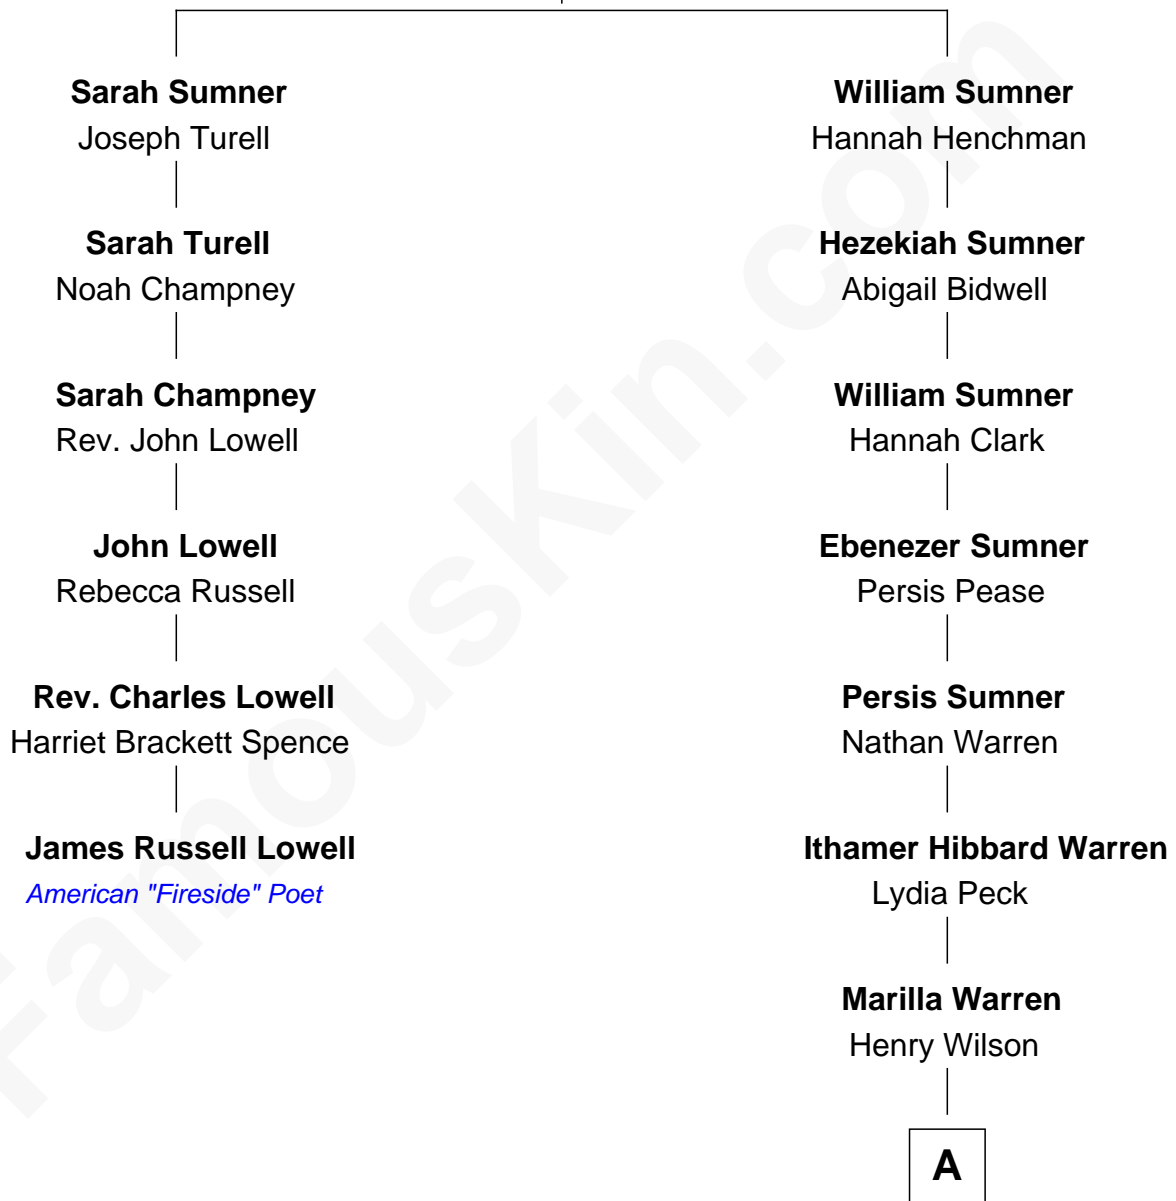

FamousKin.com

Relationship Chart of

James Russell Lowell

American "Fireside" Poet

5th cousin 7 times removed of

Kevin Love

NBA All-Star Player

William Sumner
Elizabeth Clement

A

George Washington Wilson

Mary Bailey

William Henry Wilson

Alta Lenora Chitwood

William Coral Wilson

Edith Sophia Sthole

Emily Glee Wilson