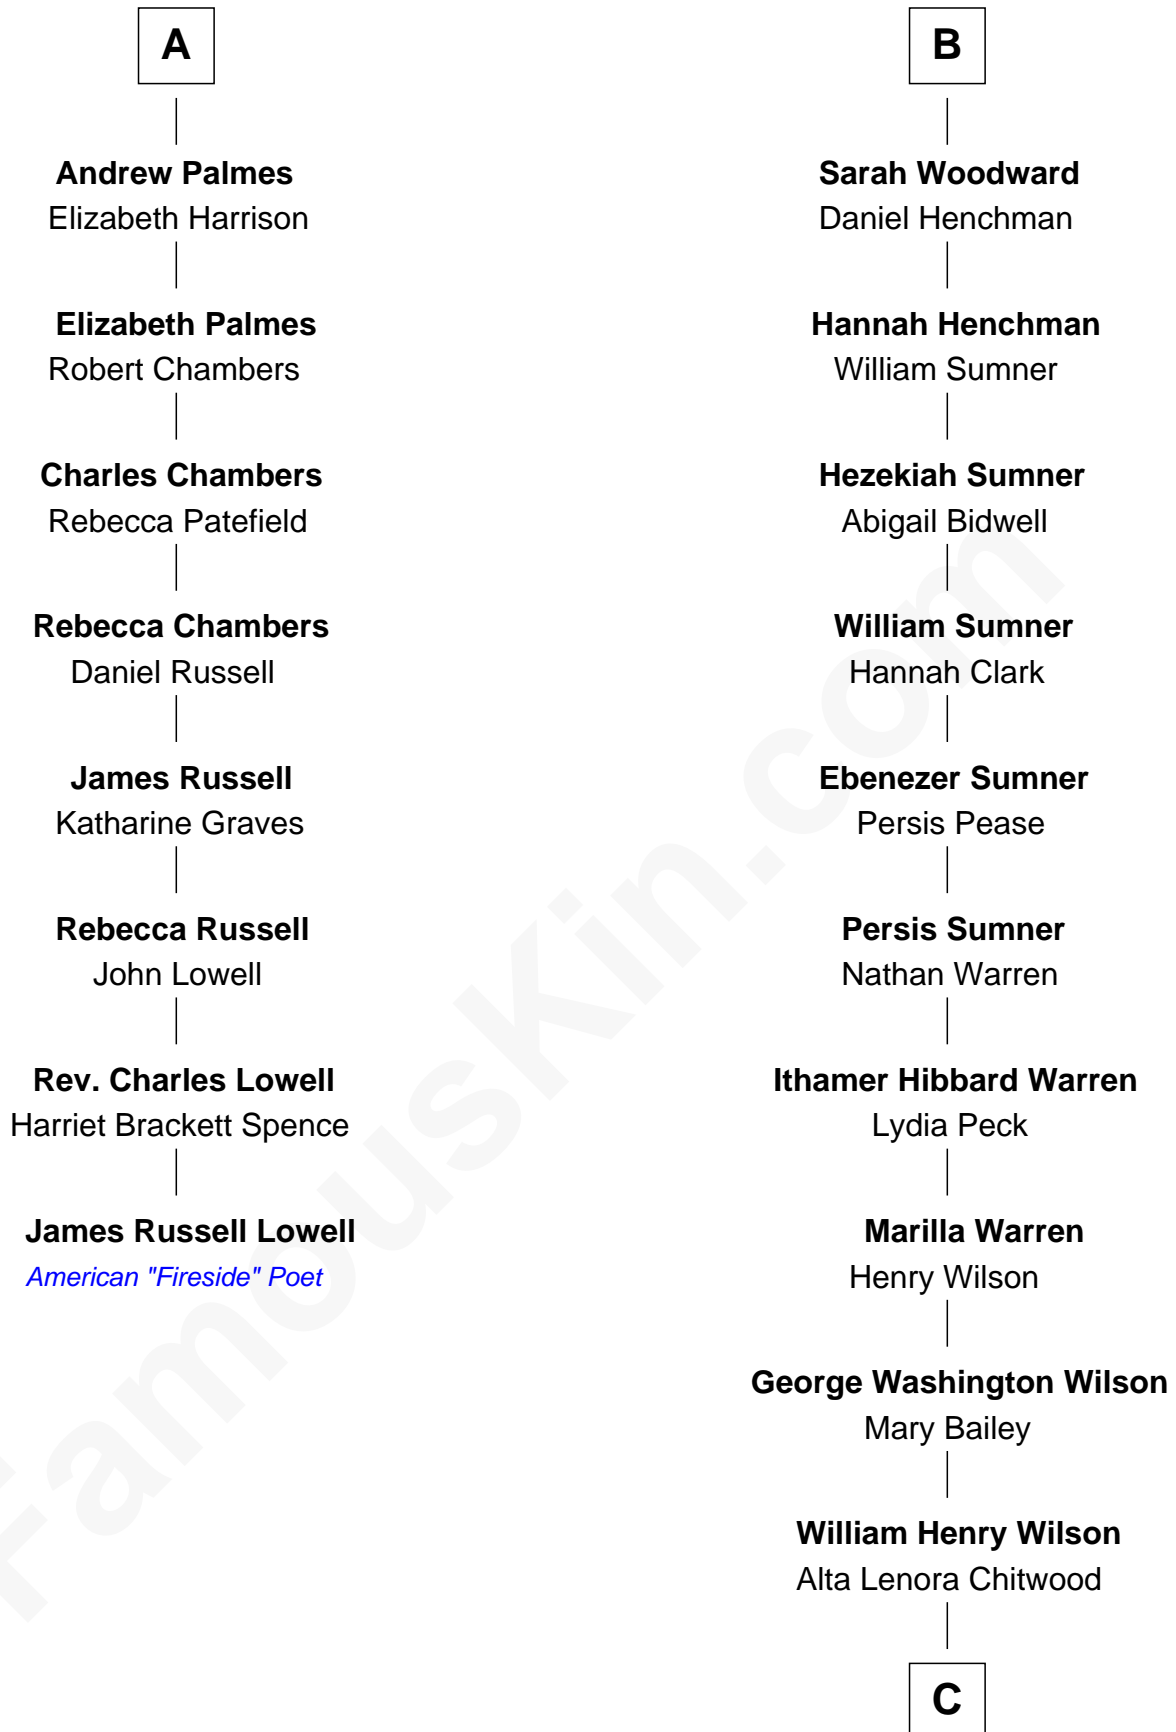

FamousKin.com

Relationship Chart of

James Russell Lowell

American "Fireside" Poet

14th cousin 5 times removed of

Mike Love

Co-Founder of The Beach Boys

C

William Coral Wilson

Edith Sophia Sthole

Emily Glee Wilson

Edward Milton Love

Mike Love

Co-Founder of The Beach Boys

FamousKin.com