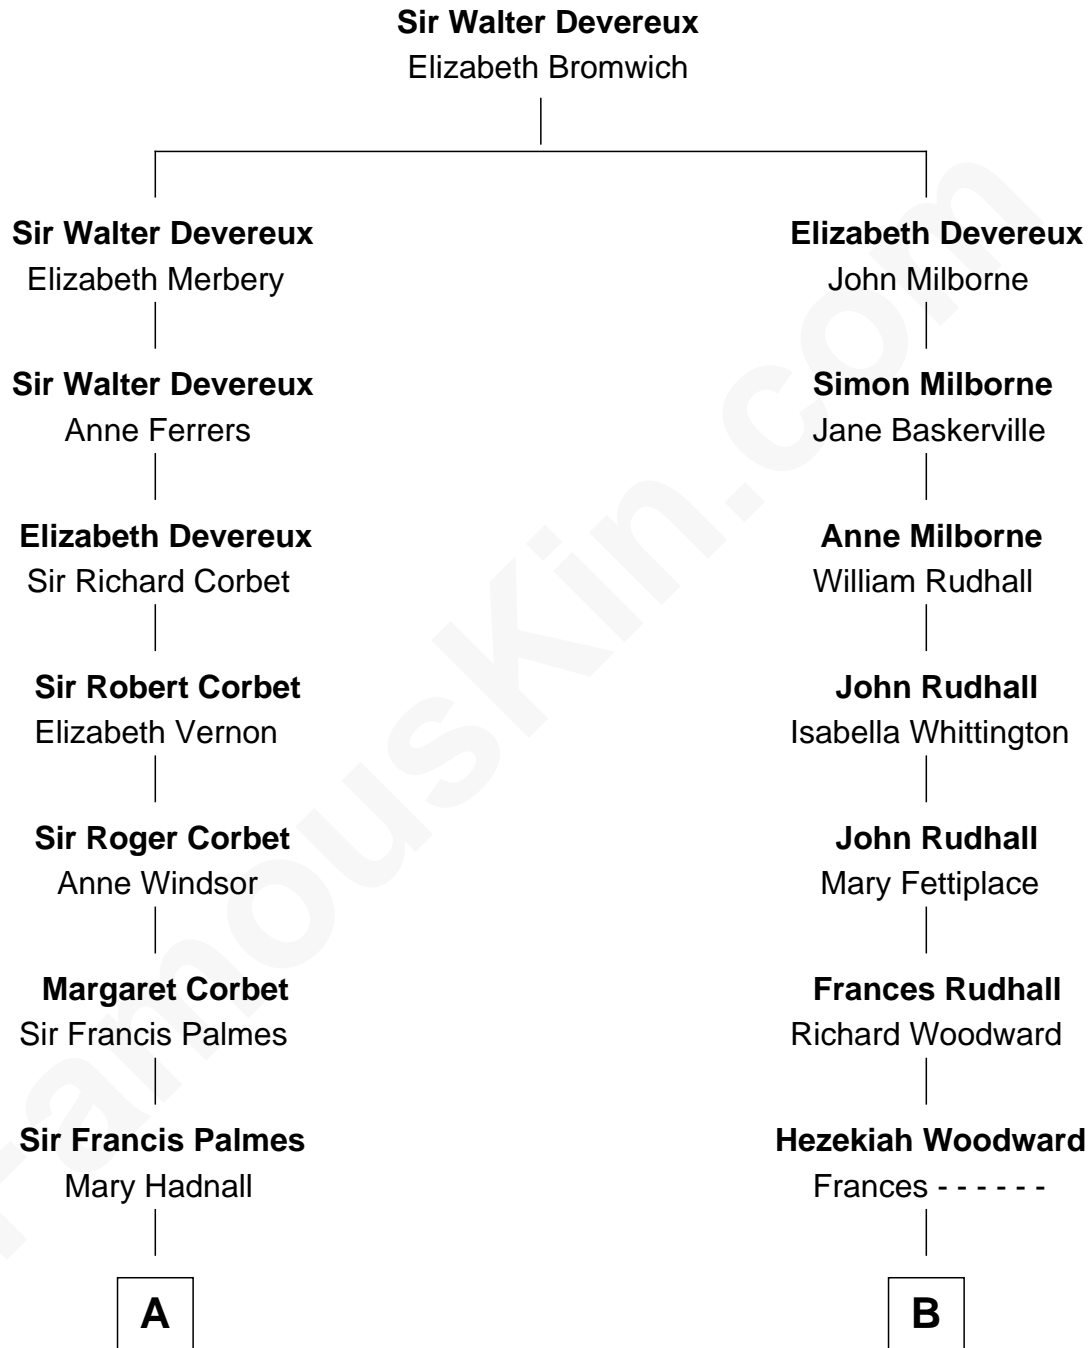

FamousKin.com

Relationship Chart of

James Russell Lowell

American "Fireside" Poet

14th cousin 5 times removed of

Mike Love

Co-Founder of The Beach Boys

C

William Coral Wilson

Edith Sophia Sthole

Emily Glee Wilson

Edward Milton Love

Mike Love

Co-Founder of The Beach Boys

FamousKin.com