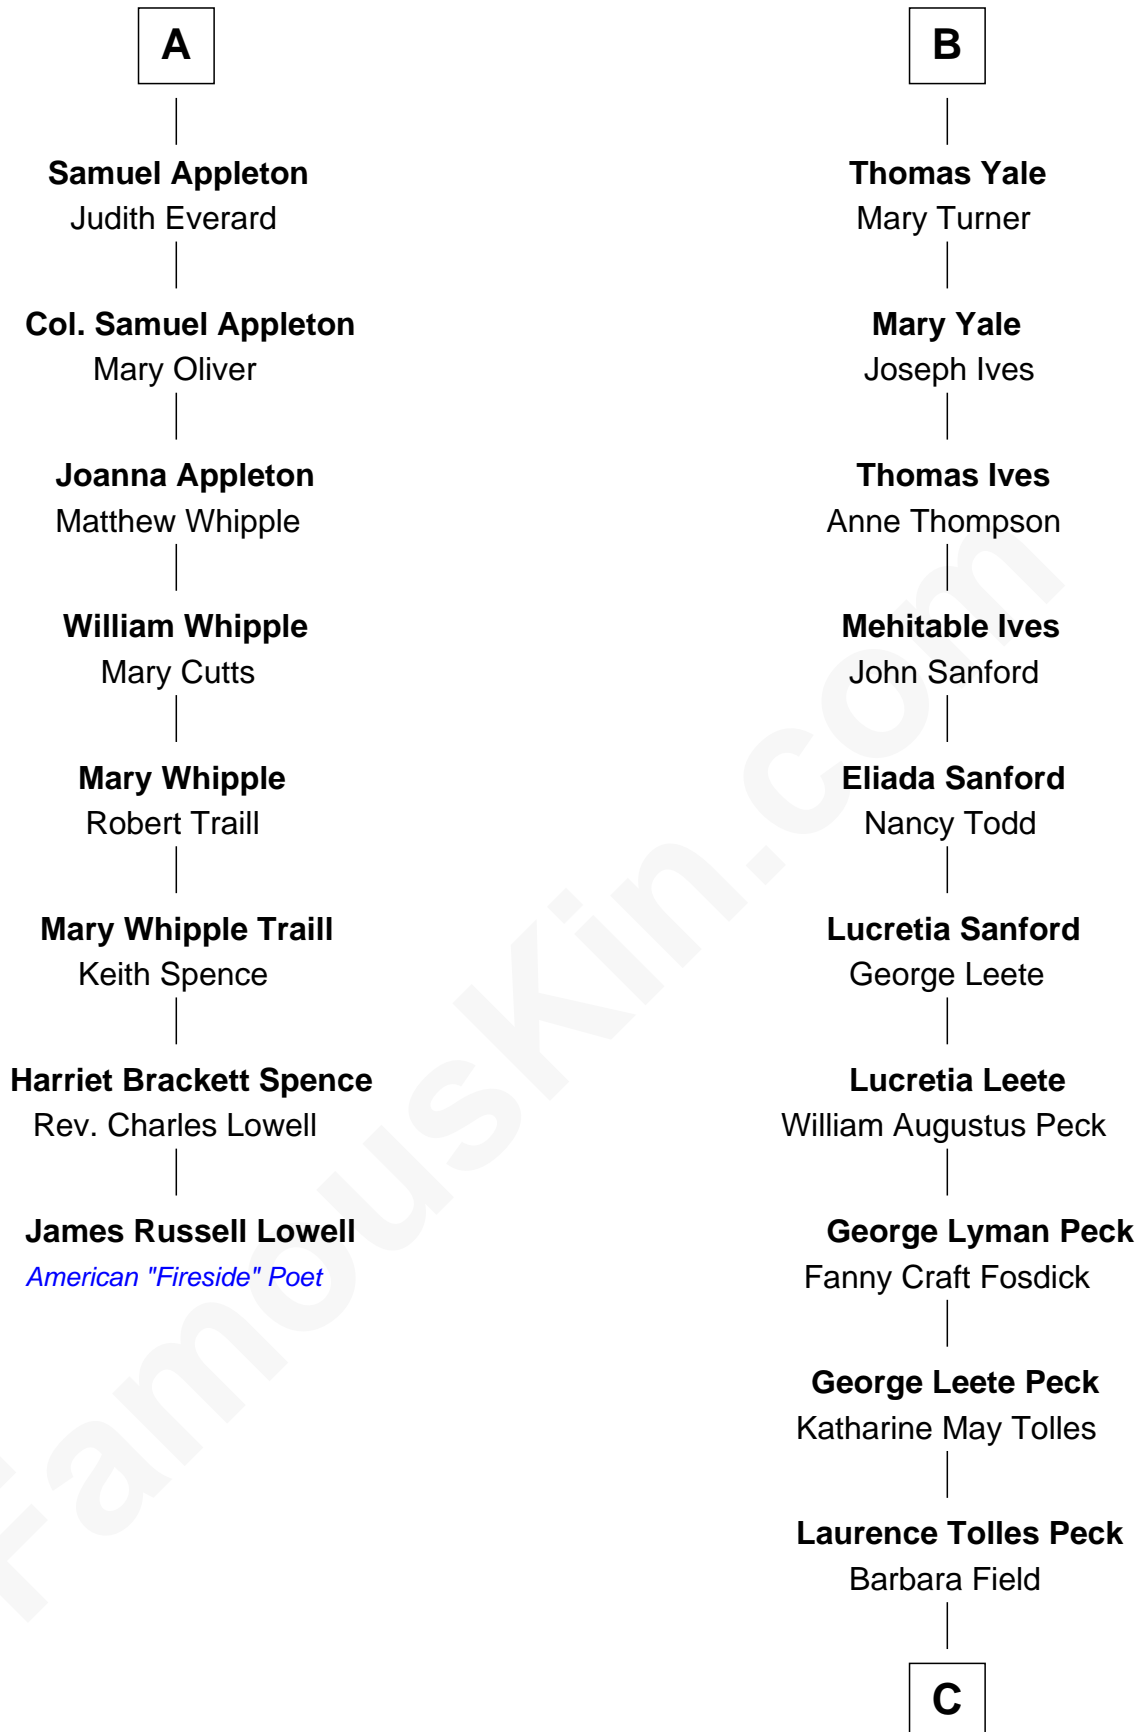

FamousKin.com
Relationship Chart of
James Russell Lowell
American "Fireside" Poet

14th cousin 4 times removed of

Mizuo Peck
TV and Movie Actress

Gruffydd Fychan ap Gruffydd
 Elen ferch Thomas ap Llewelyn

Maud ferch Ienaf ap Adda

Lowri ferch Twdr

Gruffyd ap Einion

Elisau ap Gruffydd

Margaret ferch Jenkyn

David Lloyd

Gwenhwyfar Lloyd

John Wynn

Agnes Lloyd

Rev. David Yale

Frances Lloyd

Thomas Yale

Ann Lloyd

B

C

George Leete Peck

Sanae Mizusawa

Mizuo Peck

TV and Movie Actress

FamousKin.com