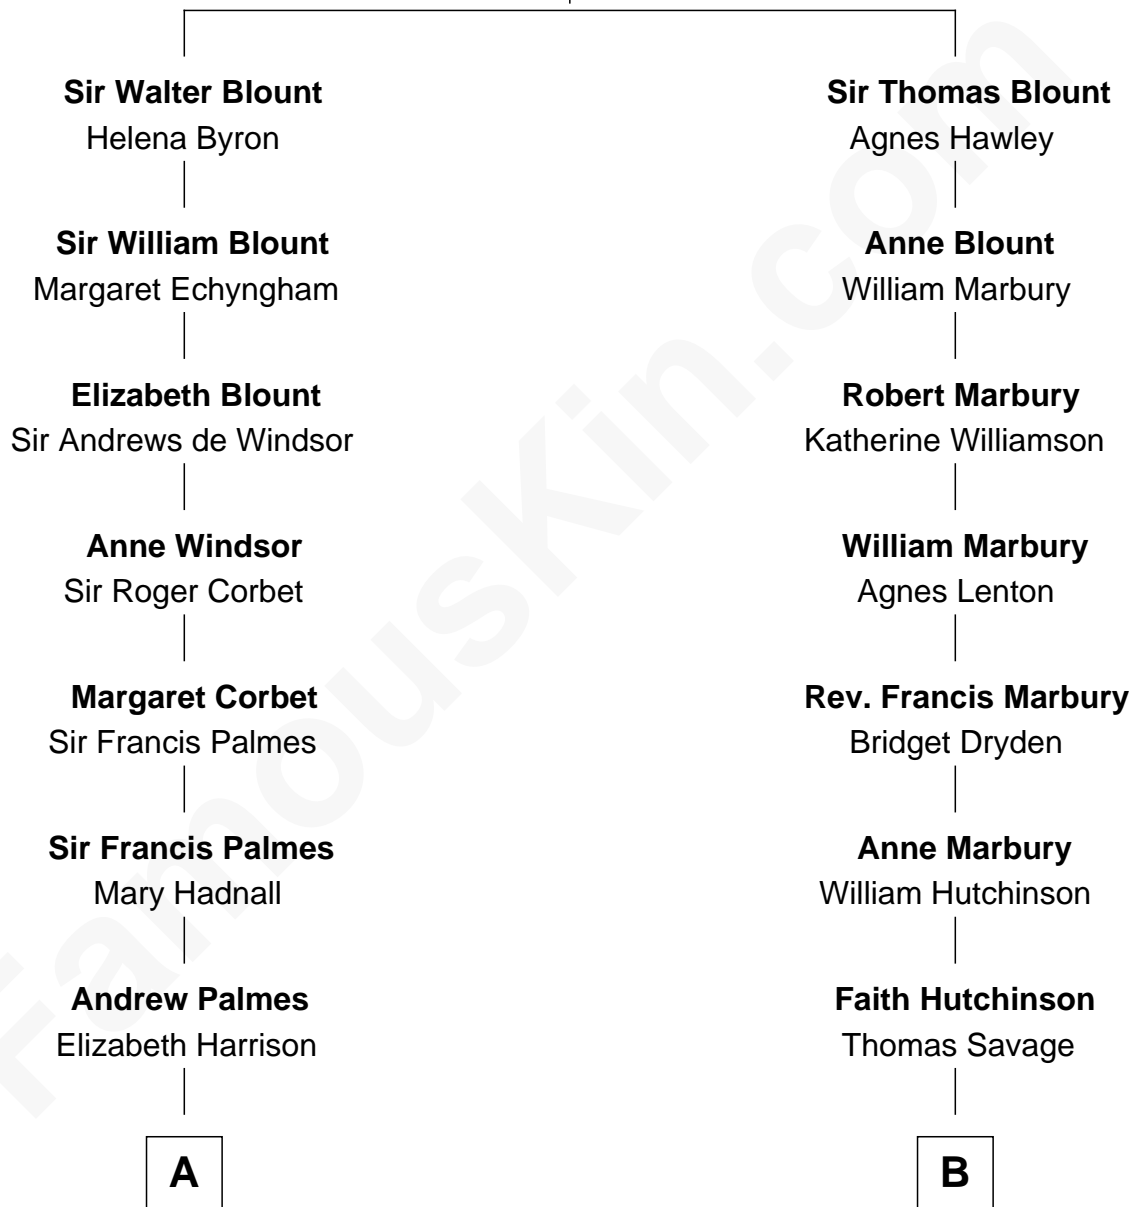

FamousKin.com Relationship Chart of

James Russell Lowell

American "Fireside" Poet

13th cousin 1 time removed of

Oliver Wendell Holmes, Jr.

U.S. Supreme Court Justice

Sir Thomas Blount

Margaret de Gresley