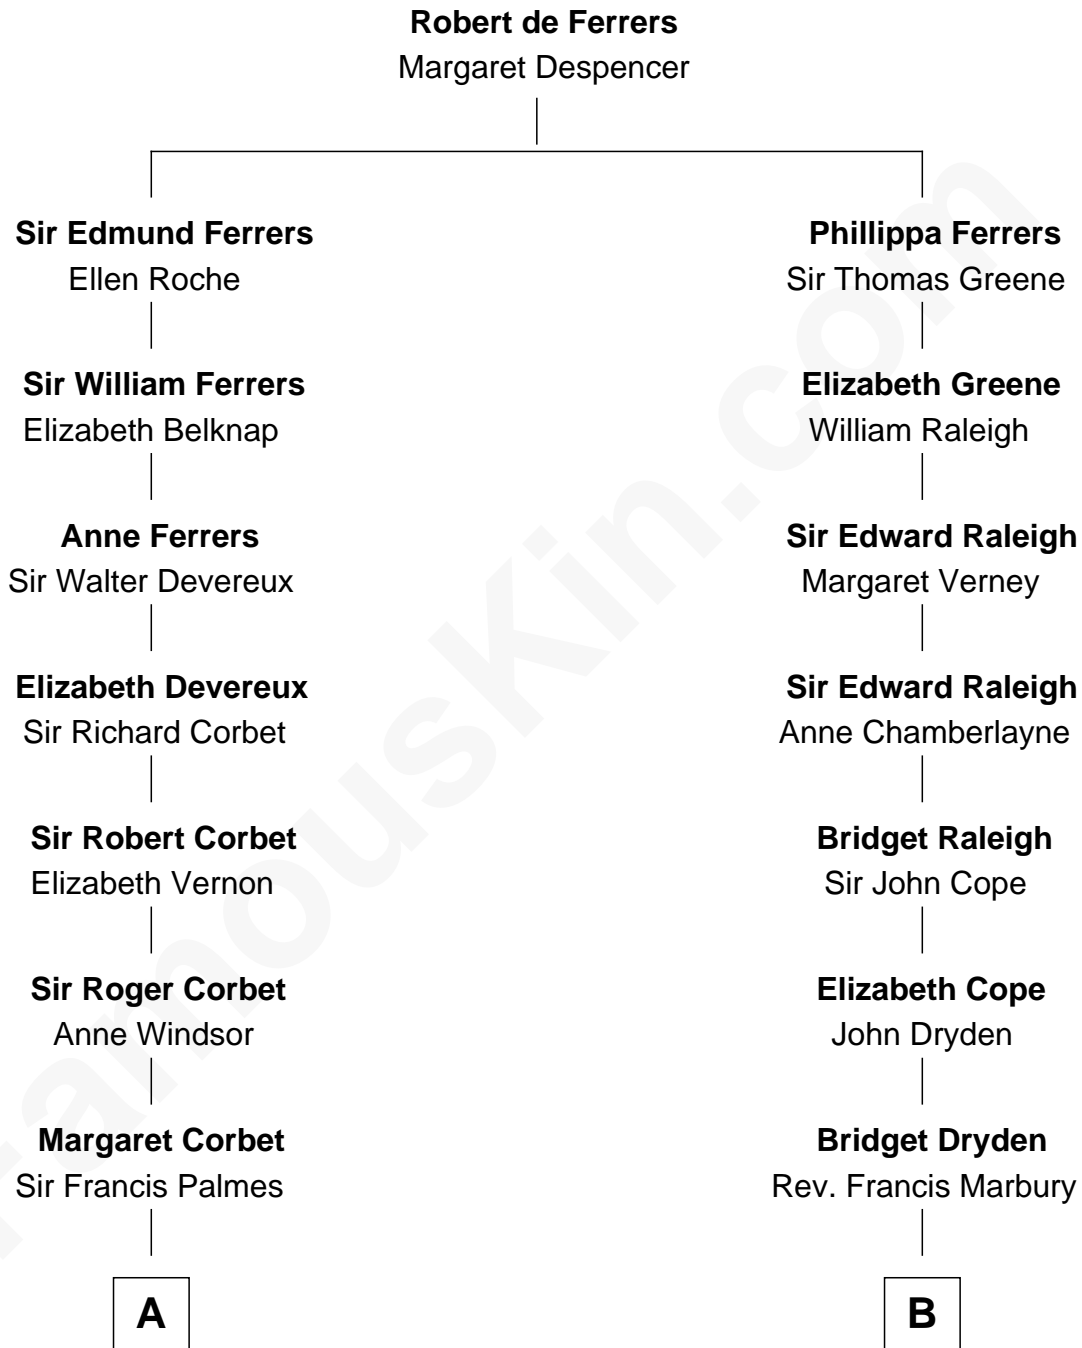

FamousKin.com Relationship Chart of

James Russell Lowell

American "Fireside" Poet

15th cousin 1 time removed of

Oliver Wendell Holmes, Jr.

U.S. Supreme Court Justice

A

Sir Francis Palmes