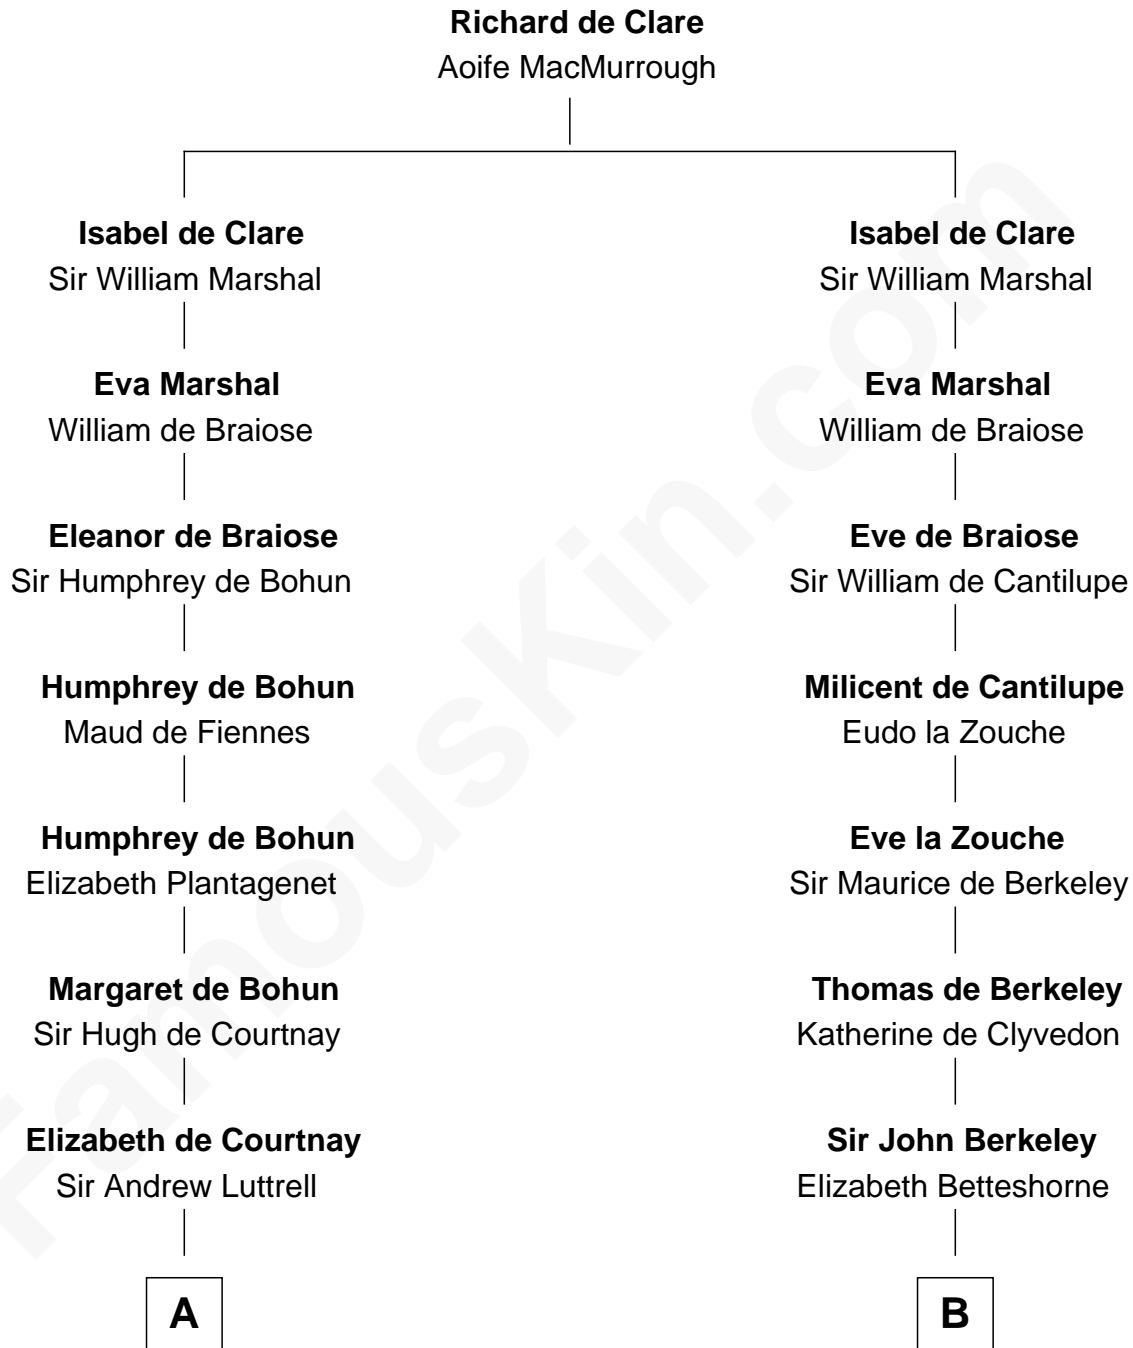

FamousKin.com
Relationship Chart of
James Russell Lowell
American "Fireside" Poet

21st cousin of
Oliver Wendell Holmes, Jr.
U.S. Supreme Court Justice

C

Ebenezer Lowell

Elizabeth Shailer

Rev. John Lowell

Sarah Champney

John Lowell

Rebecca Russell

Rev. Charles Lowell

Harriet Brackett Spence

James Russell Lowell

American "Fireside" Poet

D

Sarah Oliver