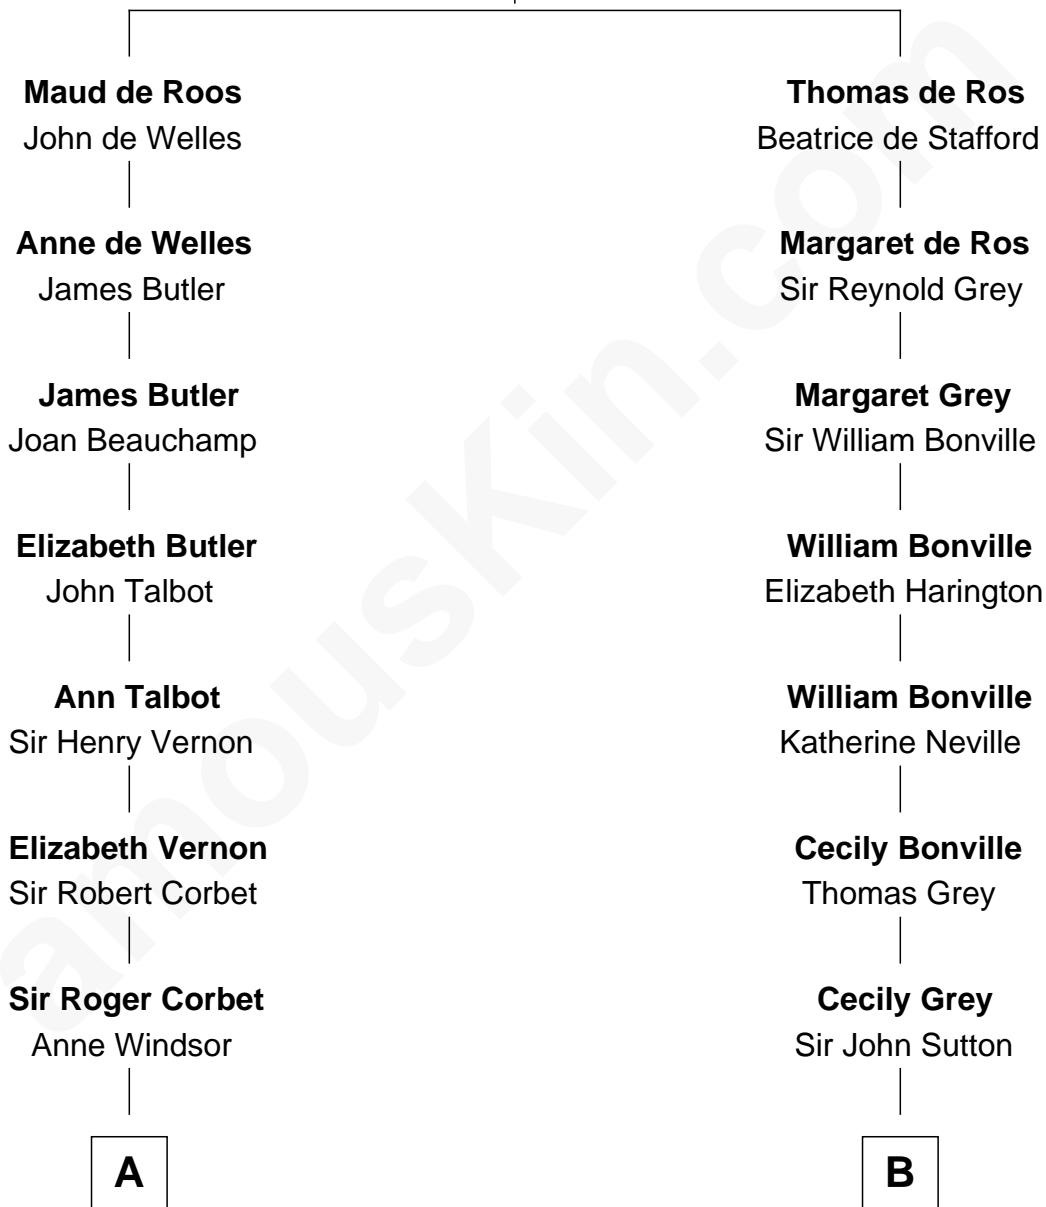

FamousKin.com Relationship Chart of

James Russell Lowell

American "Fireside" Poet

16th cousin 1 time removed of

Oliver Wendell Holmes, Jr.

U.S. Supreme Court Justice

Sir William de Ros
Margery de Badlesmere

A

Margaret Corbet
Sir Francis Palmes

Sir Francis Palmes
Mary Hadnall

Andrew Palmes
Elizabeth Harrison

Elizabeth Palmes
Robert Chambers

Charles Chambers
Rebecca Patefield

Rebecca Chambers
Daniel Russell

James Russell
Katharine Graves

Gov. Thomas Dudley
Dorothy York

Anne Dudley
Gov. Simon Bradstreet

Samuel Bradstreet
Mercy Tyng

Mercy Bradstreet
Dr. James Oliver

Sarah Oliver
Jacob Wendell

Oliver Wendell
Mary Jackson

Sarah Wendell
Rev. Abiel Holmes