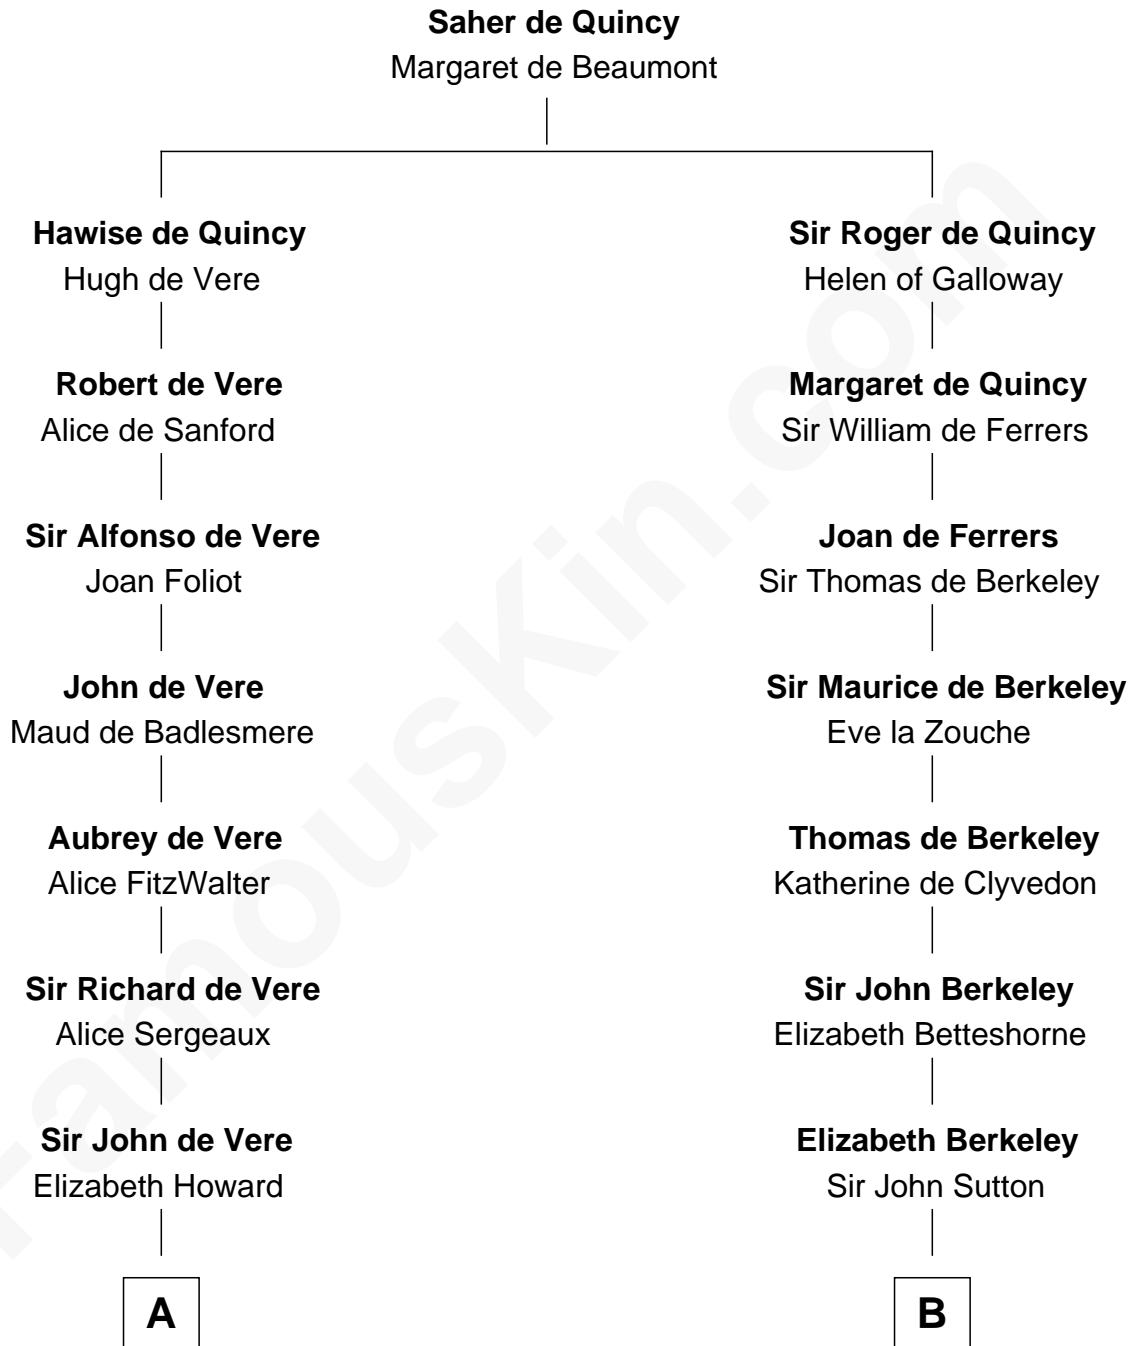

FamousKin.com Relationship Chart of

James Russell Lowell

American "Fireside" Poet

19th cousin 1 time removed of

Oliver Wendell Holmes, Jr.

U.S. Supreme Court Justice

C

John Lowell