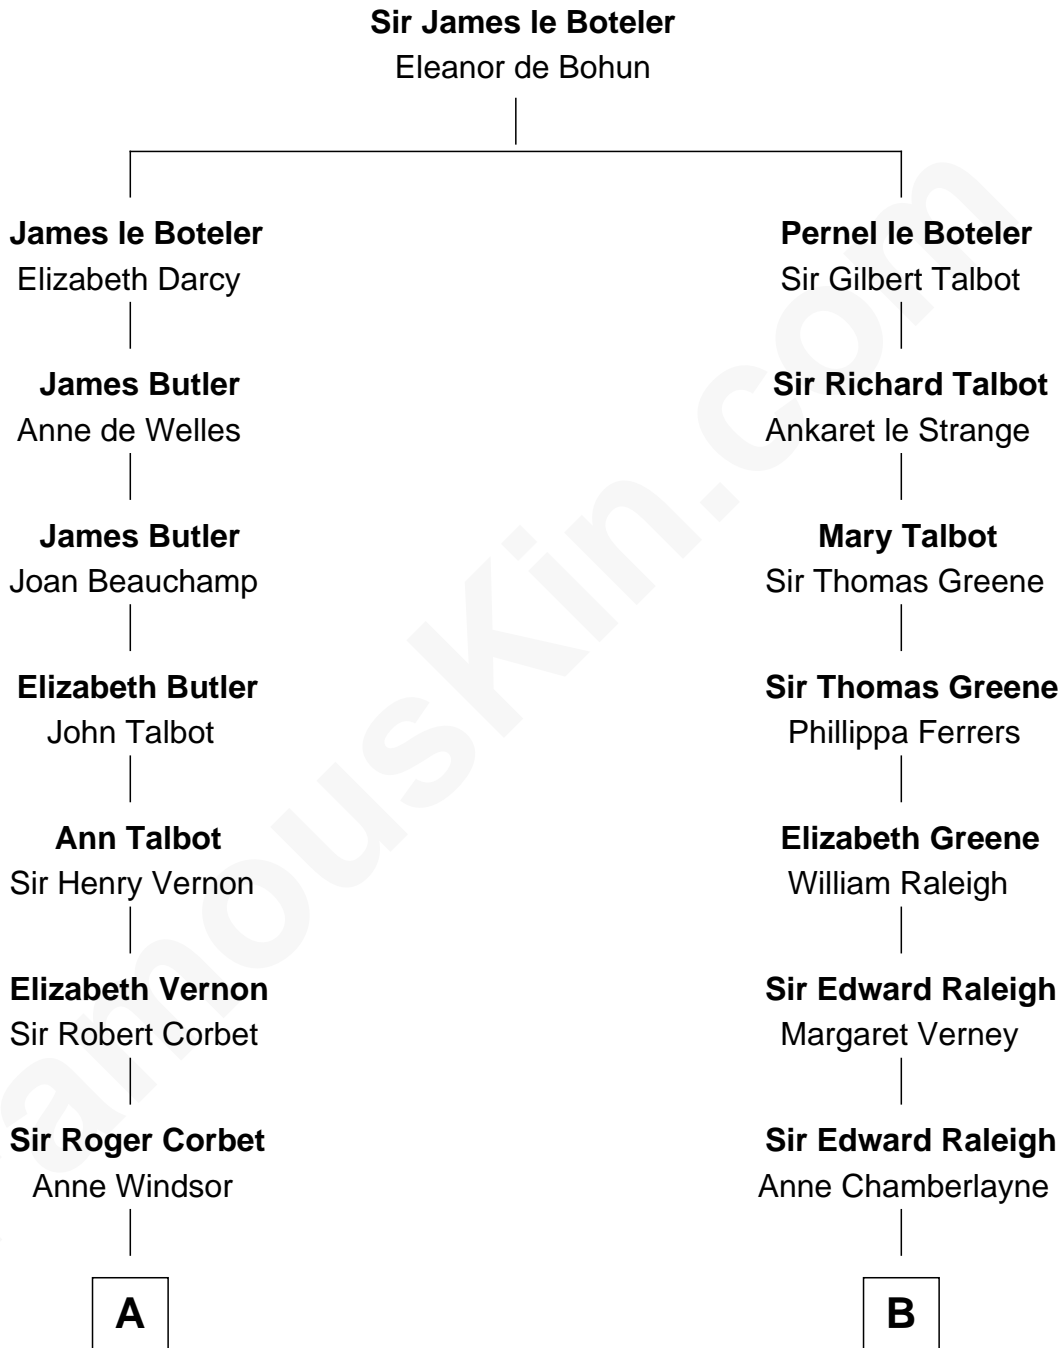

# FamousKin.com Relationship Chart of

**James Russell Lowell**

*American "Fireside" Poet*

16th cousin 3 times removed of

**Oliver Wendell Holmes, Jr.**

*U.S. Supreme Court Justice*

**A**

**Margaret Corbet**  
Sir Francis Palmes

**Sir Francis Palmes**  
Mary Hadnall

**Andrew Palmes**  
Elizabeth Harrison

**Elizabeth Palmes**  
Robert Chambers

**Charles Chambers**  
Rebecca Patefield

**Rebecca Chambers**  
Daniel Russell

**James Russell**  
Katharine Graves