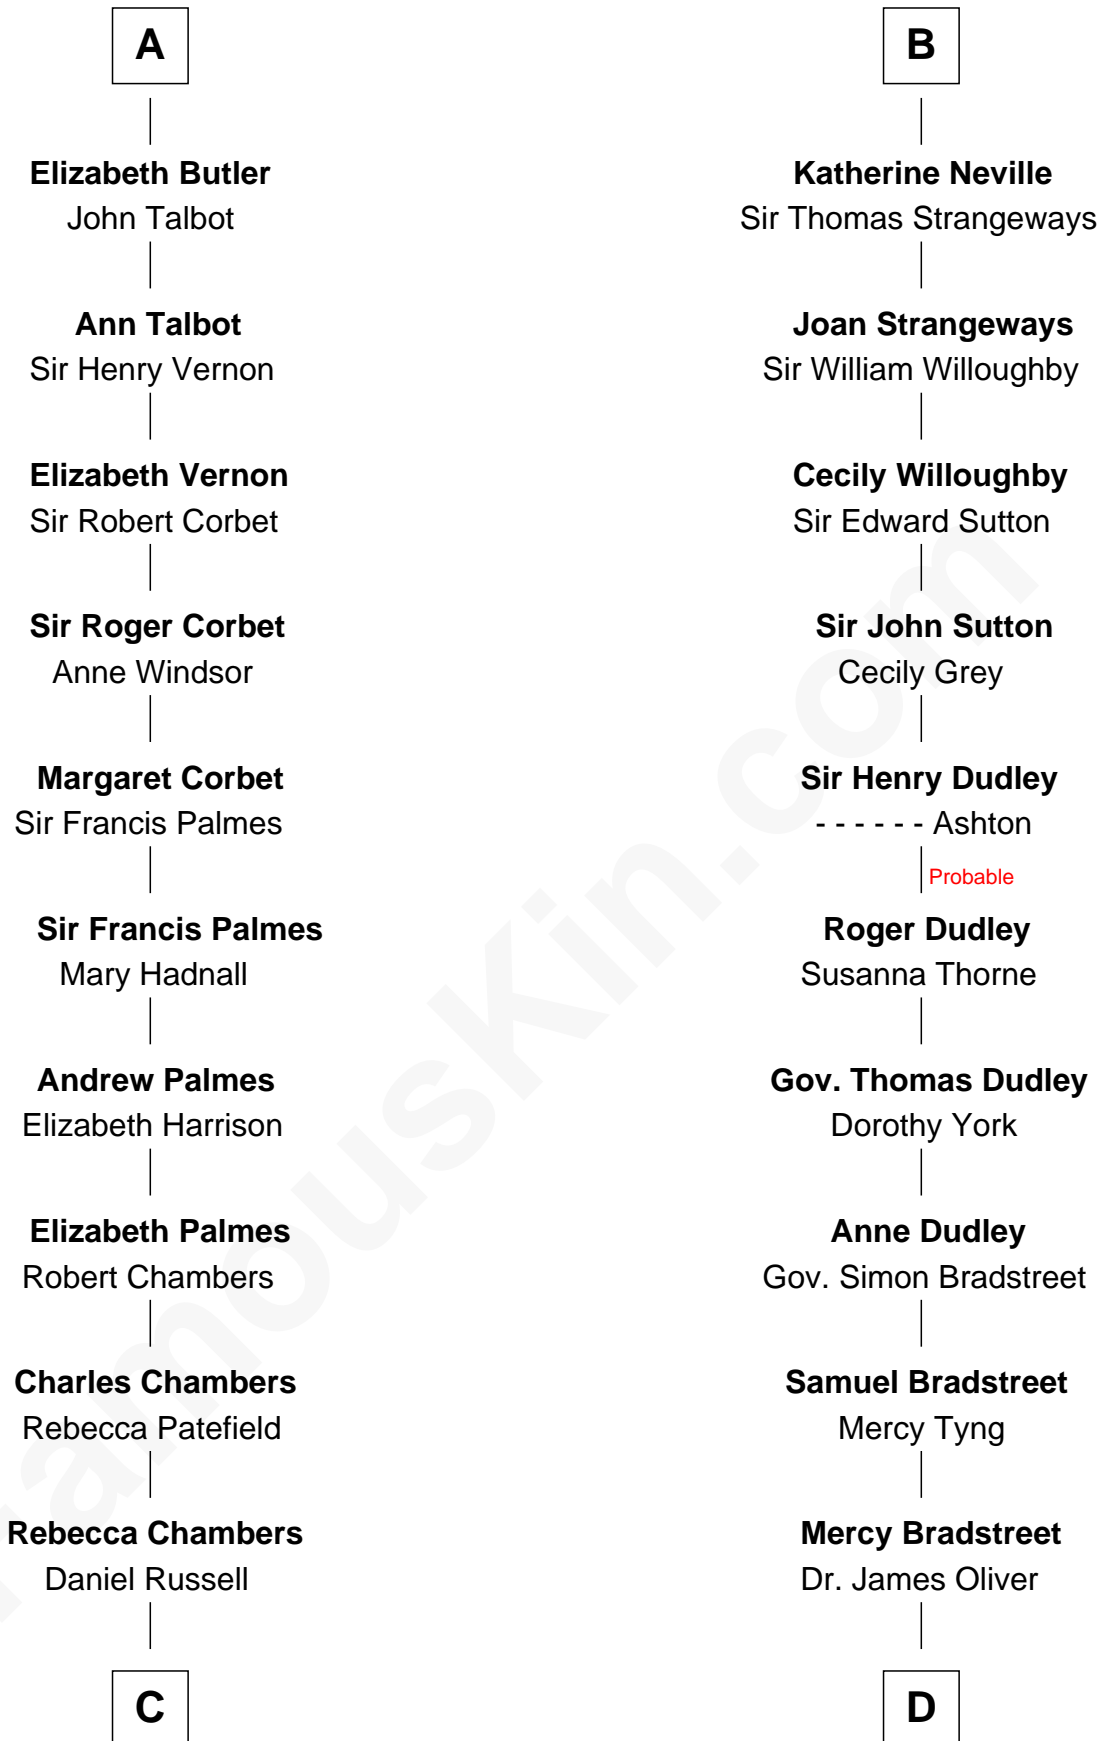

FamousKin.com Relationship Chart of

James Russell Lowell

American "Fireside" Poet

20th cousin of

Oliver Wendell Holmes, Sr.

American "Fireside" Poet

Roger le Bigod

Ida de Tony