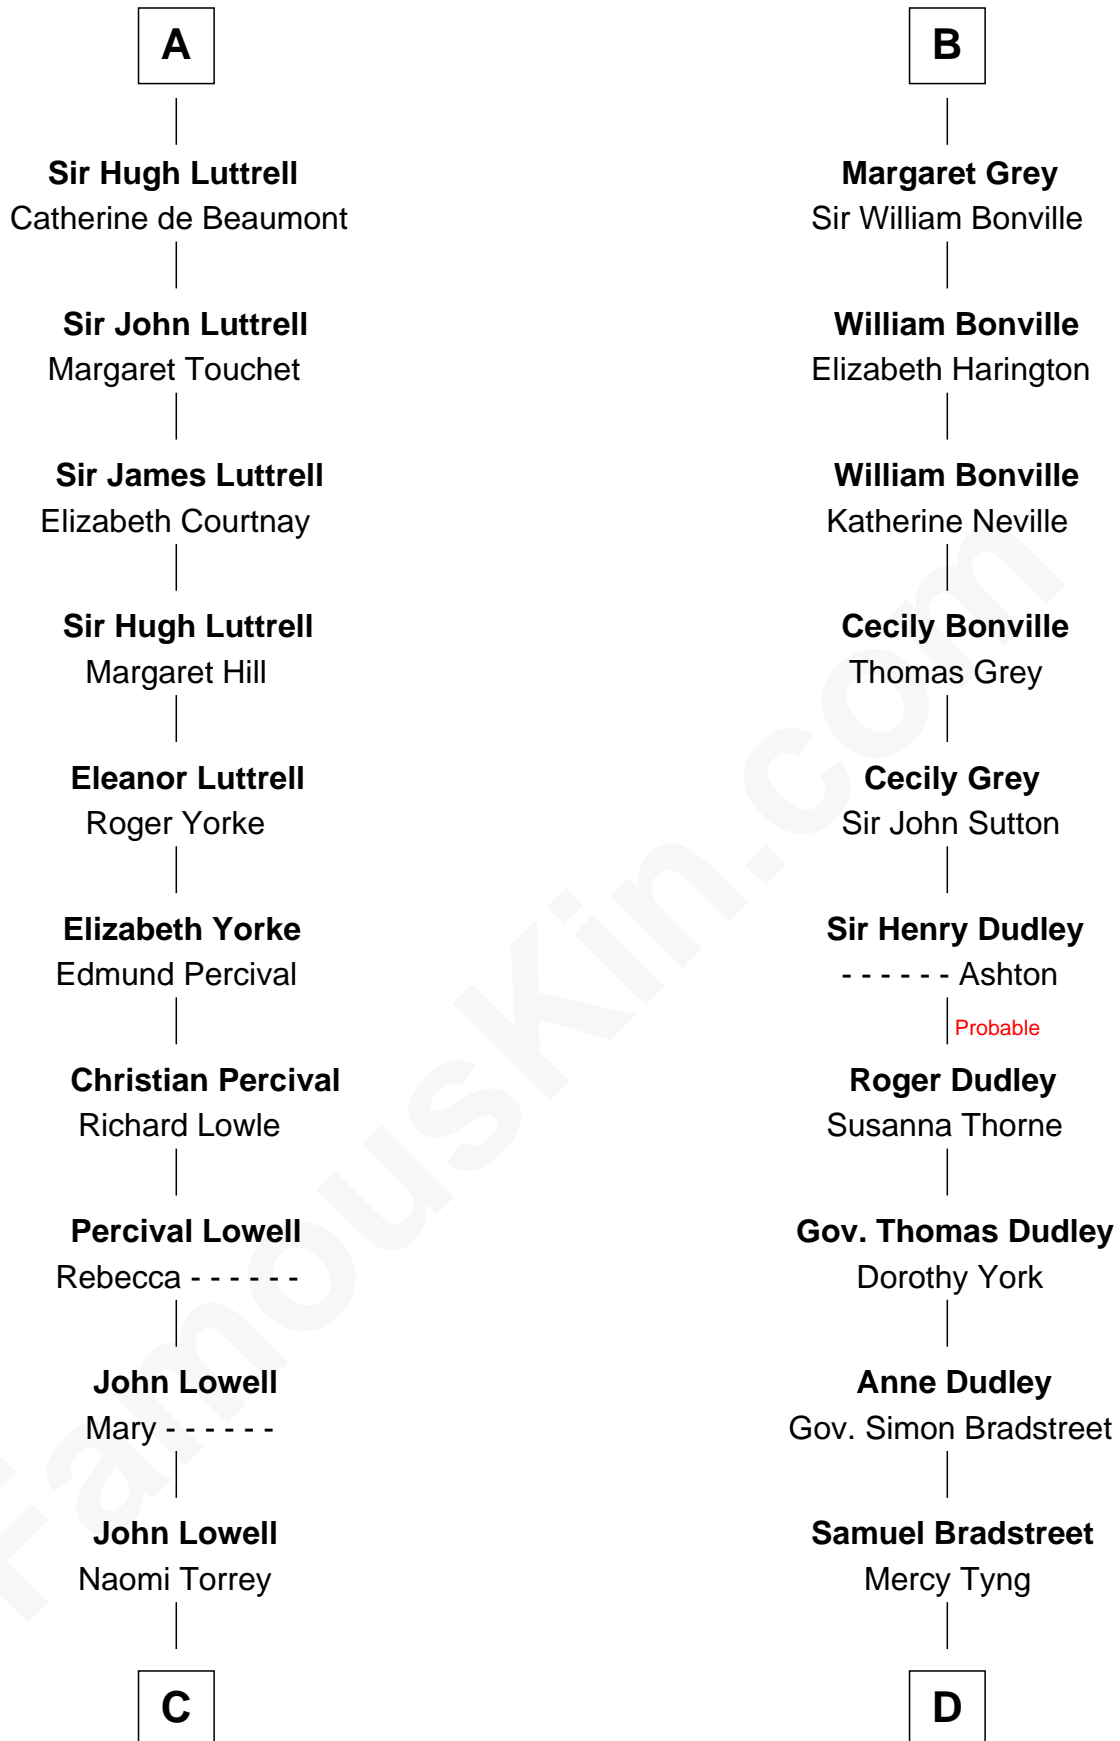

# FamousKin.com Relationship Chart of

**James Russell Lowell**

*American "Fireside" Poet*

21st cousin of

**Oliver Wendell Holmes, Sr.**

*American "Fireside" Poet*

**Humphrey IV de Bohun**

Margaret of Scotland