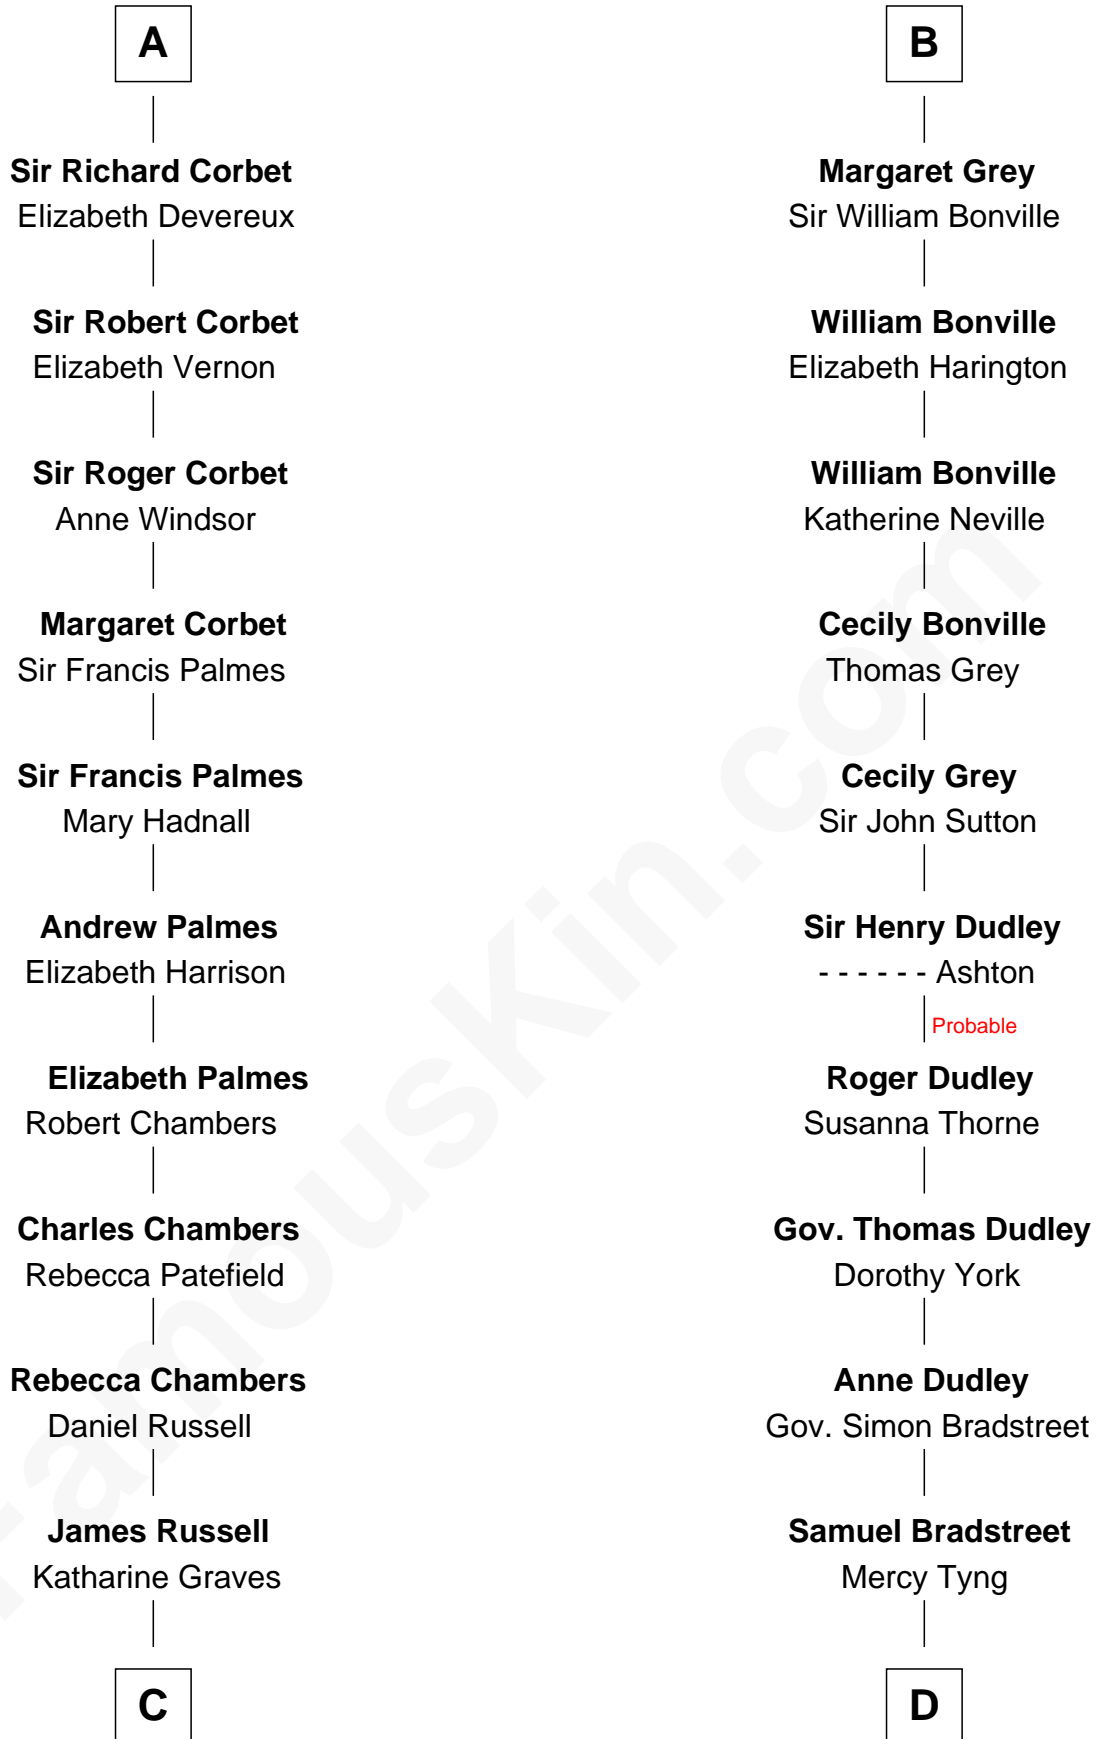

# FamousKin.com Relationship Chart of

**James Russell Lowell**

*American "Fireside" Poet*

19th cousin 2 times removed of

**Oliver Wendell Holmes, Sr.**

*American "Fireside" Poet*

**William d'Aubenev**

Mabel of Chester

**Mercy Bradstreet**

Dr. James Oliver

**Sarah Oliver**

Jacob Wendell

**Oliver Wendell**

Mary Jackson

**Sarah Wendell**

Rev. Abiel Holmes