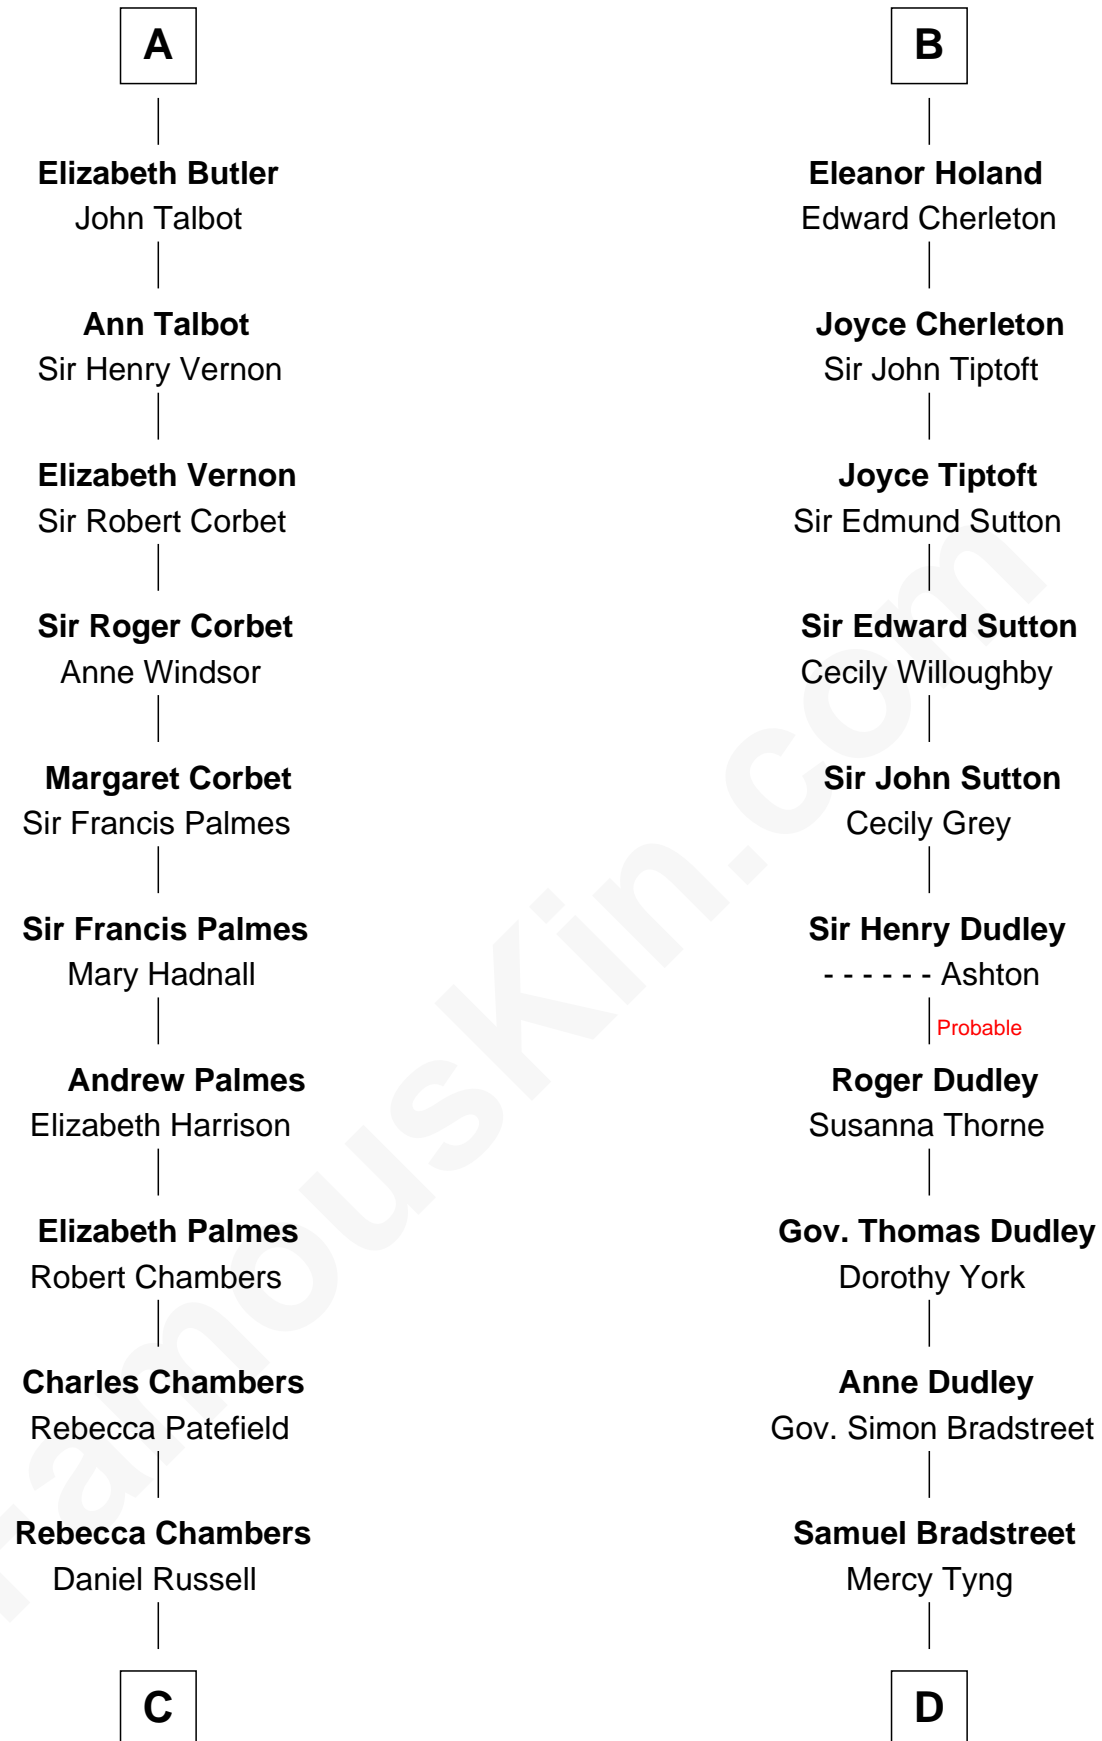

# FamousKin.com Relationship Chart of

**James Russell Lowell**

*American "Fireside" Poet*

20th cousin 1 time removed of

**Oliver Wendell Holmes, Sr.**

*American "Fireside" Poet*

**Waleran de Newburgh**

Alice de Harcourt

**C**

**James Russell**  
Katharine Graves

**Rebecca Russell**  
John Lowell

**Rev. Charles Lowell**  
Harriet Brackett Spence

**James Russell Lowell**  
*American "Fireside" Poet*

**D**

**Mercy Bradstreet**  
Dr. James Oliver