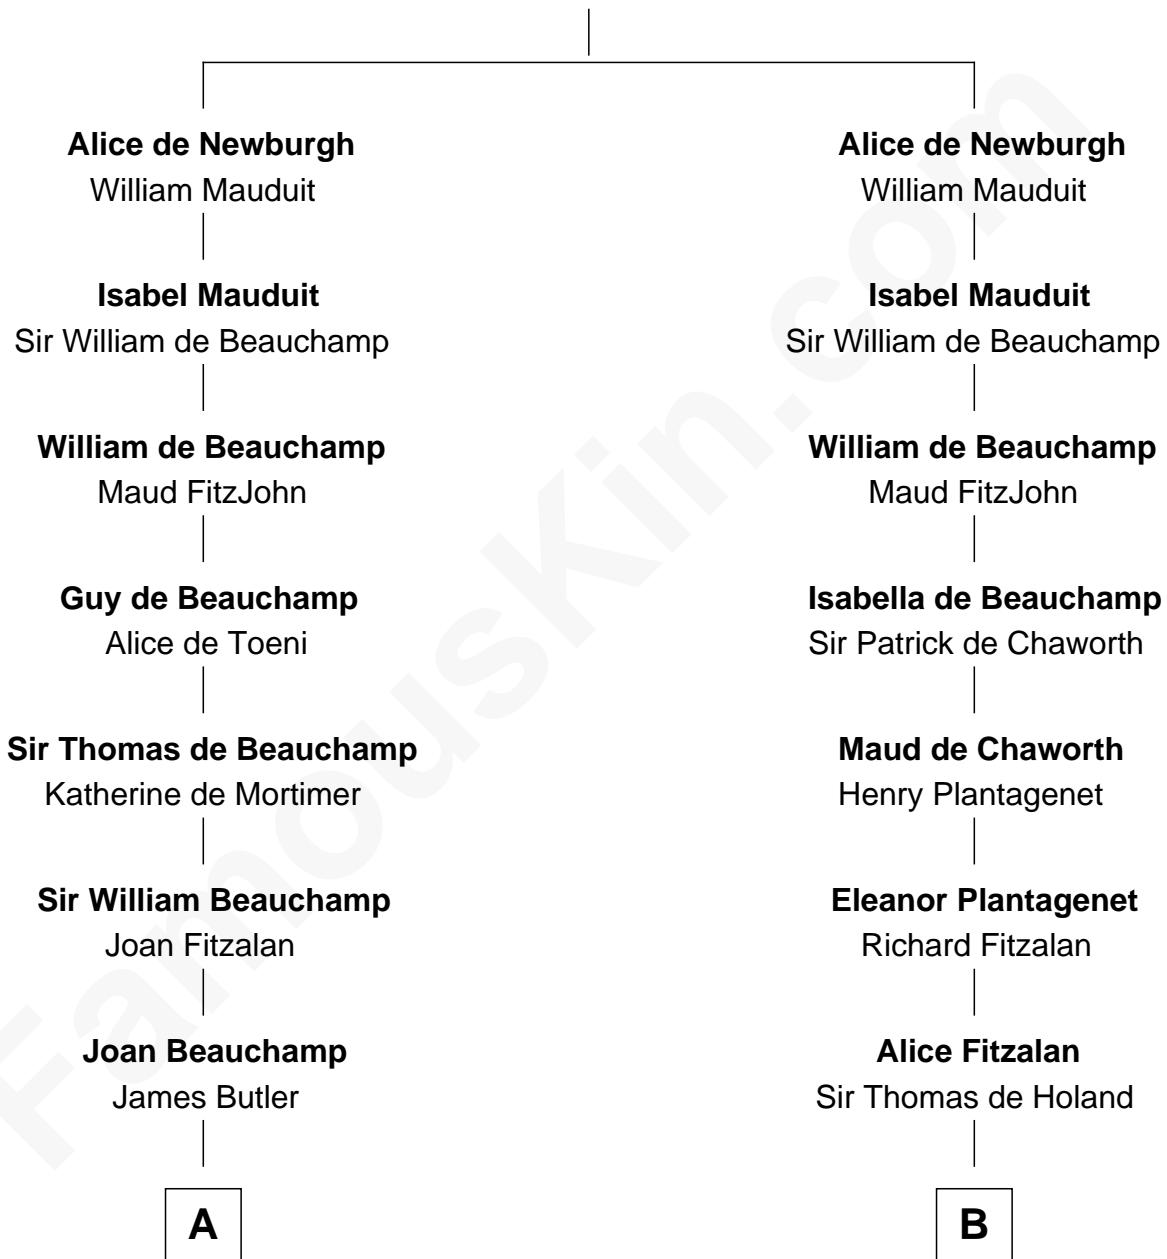

# FamousKin.com Relationship Chart of

**James Russell Lowell**

*American "Fireside" Poet*

20th cousin 1 time removed of

**Oliver Wendell Holmes, Sr.**

*American "Fireside" Poet*

**Waleran de Newburgh**

Alice de Harcourt

**C**

**James Russell**  
Katharine Graves

**Rebecca Russell**  
John Lowell

**Rev. Charles Lowell**  
Harriet Brackett Spence

**James Russell Lowell**  
*American "Fireside" Poet*

**D**

**Mercy Bradstreet**  
Dr. James Oliver

**Sarah Oliver**  
Jacob Wendell

**Oliver Wendell**  
Mary Jackson

**Sarah Wendell**  
Rev. Abiel Holmes

**Oliver Wendell Holmes, Sr.**  
*American "Fireside" Poet*