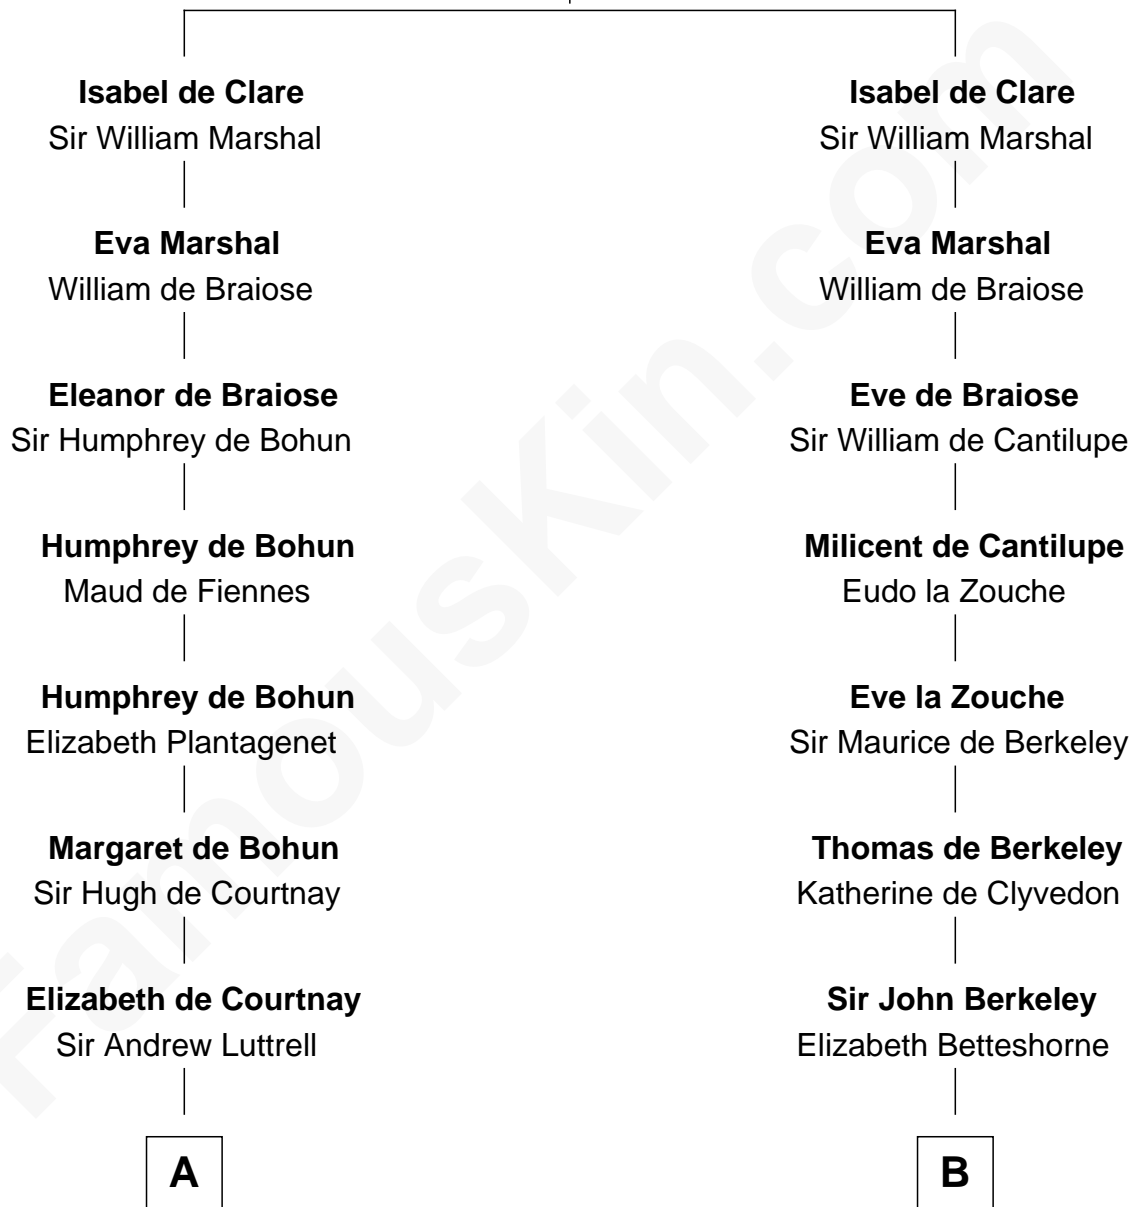

# FamousKin.com Relationship Chart of

**James Russell Lowell**

*American "Fireside" Poet*

20th cousin 1 time removed of

**Oliver Wendell Holmes, Sr.**

*American "Fireside" Poet*

**Richard de Clare**  
Aoife MacMurrough

**C**

**Ebenezer Lowell**  
Elizabeth Shailer

**Rev. John Lowell**  
Sarah Champney

**John Lowell**  
Rebecca Russell

**Rev. Charles Lowell**  
Harriet Brackett Spence

**James Russell Lowell**  
*American "Fireside" Poet*

**D**

**Sarah Oliver**  
Jacob Wendell

**Oliver Wendell**  
Mary Jackson

**Sarah Wendell**  
Rev. Abiel Holmes

**Oliver Wendell Holmes, Sr.**  
*American "Fireside" Poet*