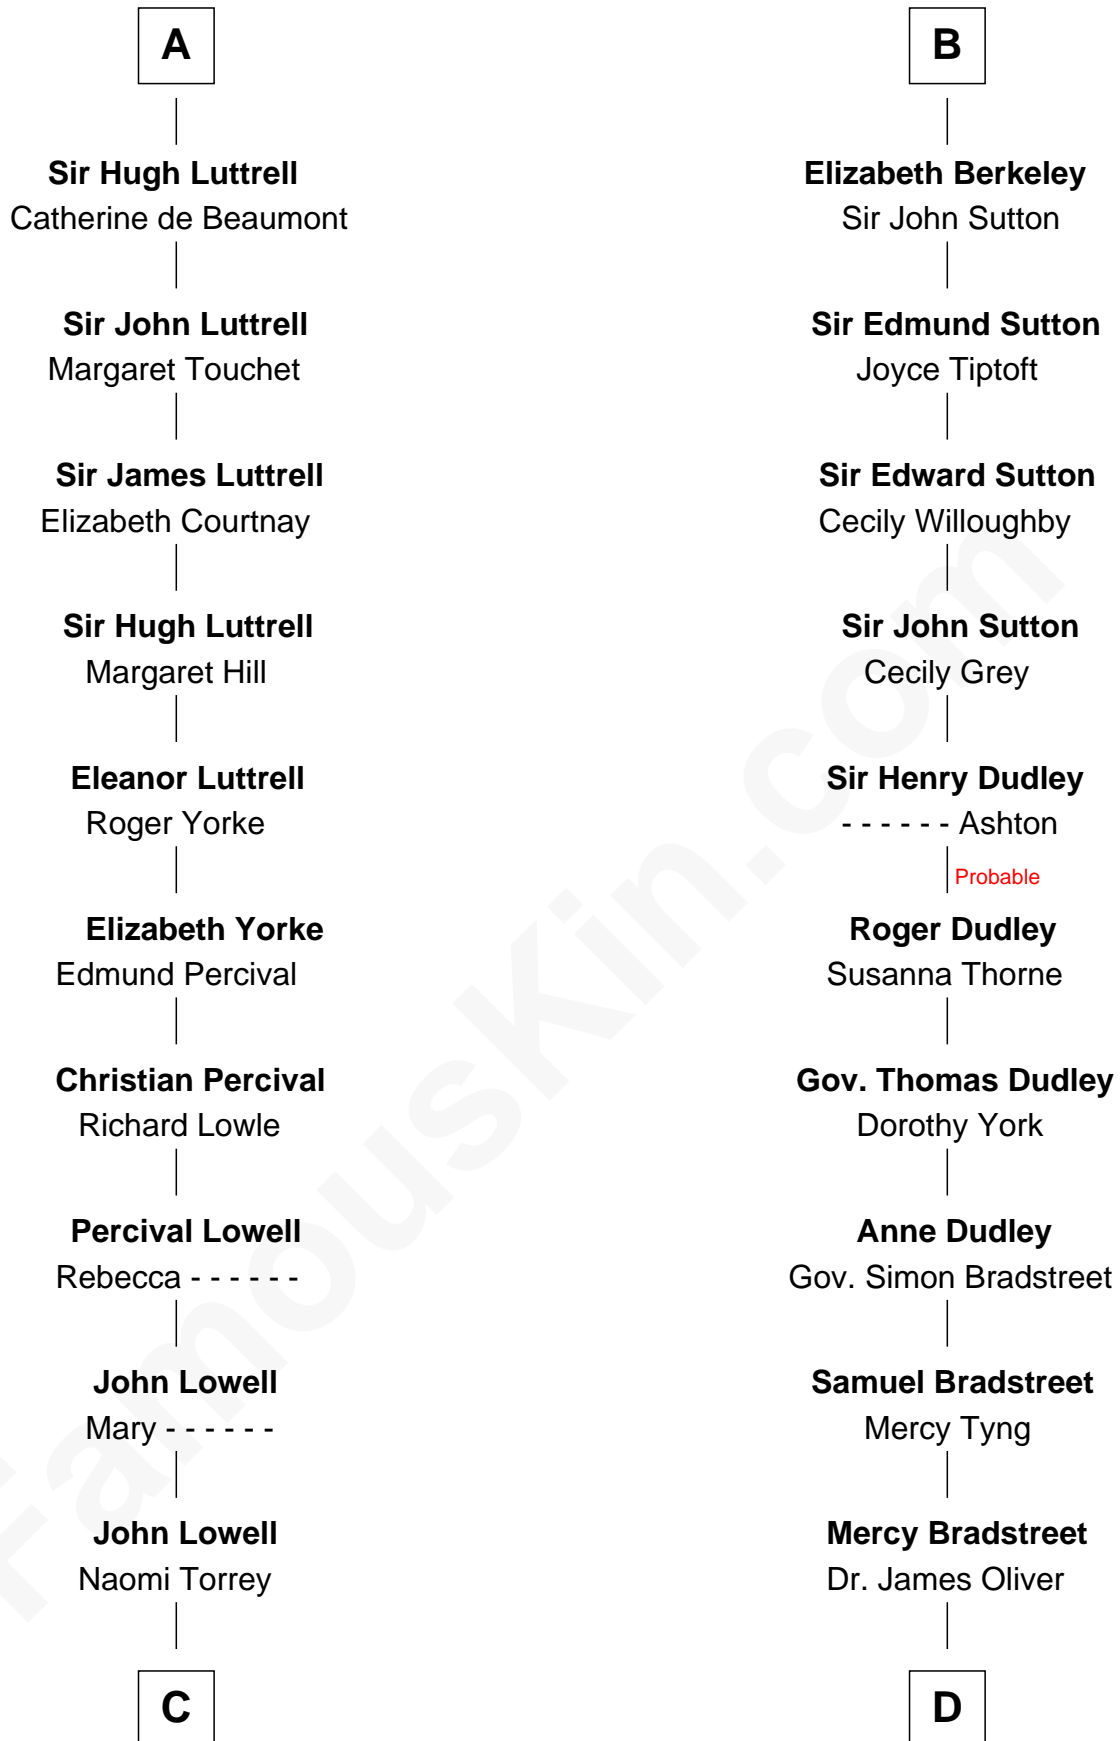

# FamousKin.com Relationship Chart of

**James Russell Lowell**

*American "Fireside" Poet*

20th cousin 1 time removed of

**Oliver Wendell Holmes, Sr.**

*American "Fireside" Poet*

**Richard de Clare**  
Aoife MacMurrough

**C**

**Ebenezer Lowell**  
Elizabeth Shailer

**Rev. John Lowell**  
Sarah Champney

**John Lowell**  
Rebecca Russell

**Rev. Charles Lowell**  
Harriet Brackett Spence

**James Russell Lowell**  
*American "Fireside" Poet*