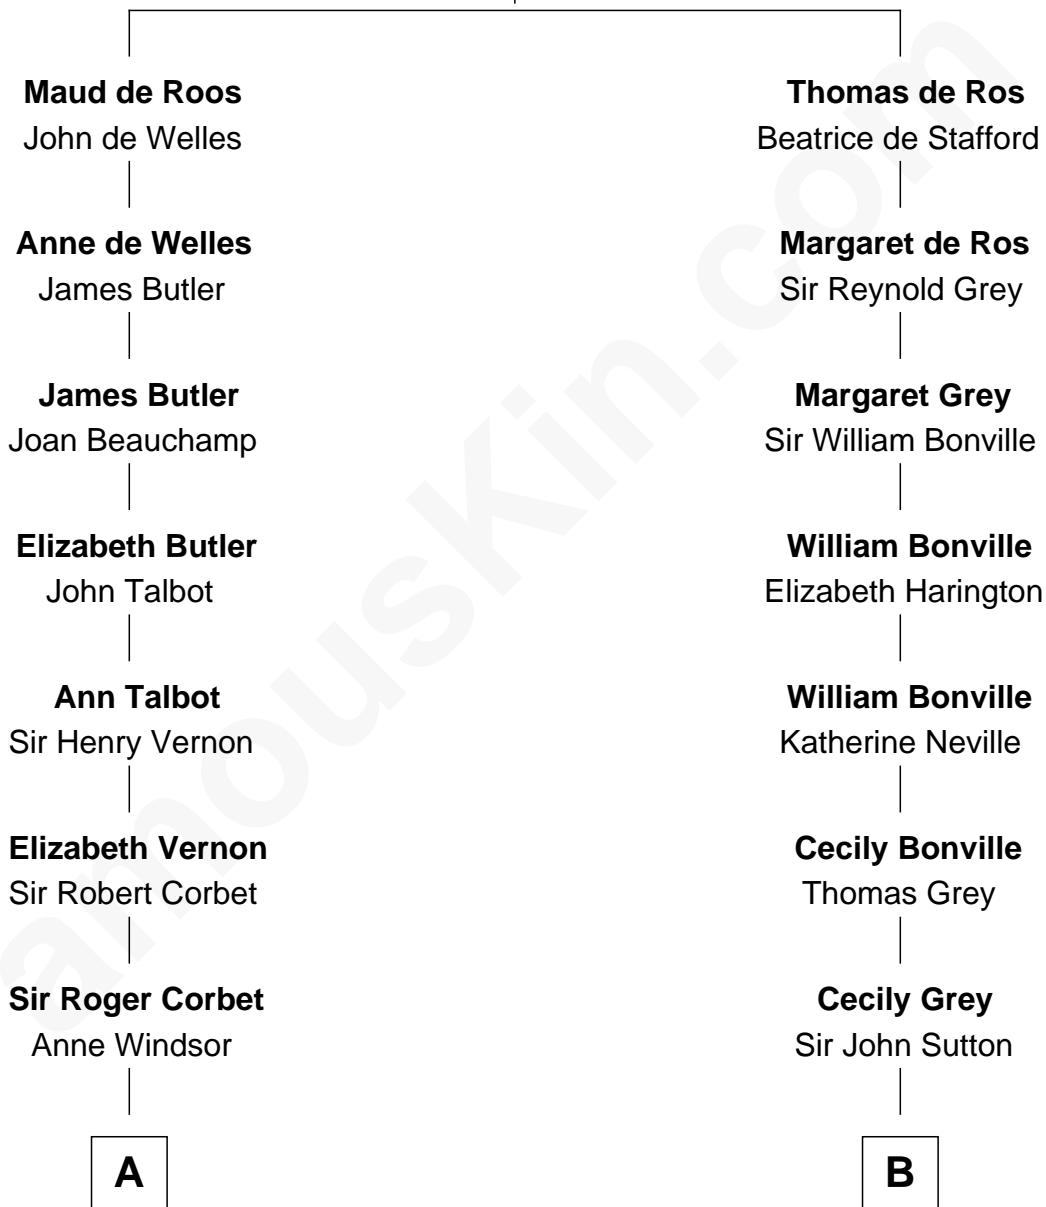

FamousKin.com Relationship Chart of

James Russell Lowell

American "Fireside" Poet

16th cousin of

Oliver Wendell Holmes, Sr.

American "Fireside" Poet

Sir William de Ros
Margery de Badlesmere

A

Margaret Corbet
Sir Francis Palmes

Sir Francis Palmes
Mary Hadnall

Andrew Palmes
Elizabeth Harrison

Elizabeth Palmes
Robert Chambers

Charles Chambers
Rebecca Patefield

Rebecca Chambers
Daniel Russell

James Russell
Katharine Graves

Gov. Thomas Dudley
Dorothy York

Anne Dudley
Gov. Simon Bradstreet

Samuel Bradstreet
Mercy Tyng

Mercy Bradstreet
Dr. James Oliver

Sarah Oliver
Jacob Wendell

Oliver Wendell
Mary Jackson

Sarah Wendell
Rev. Abiel Holmes