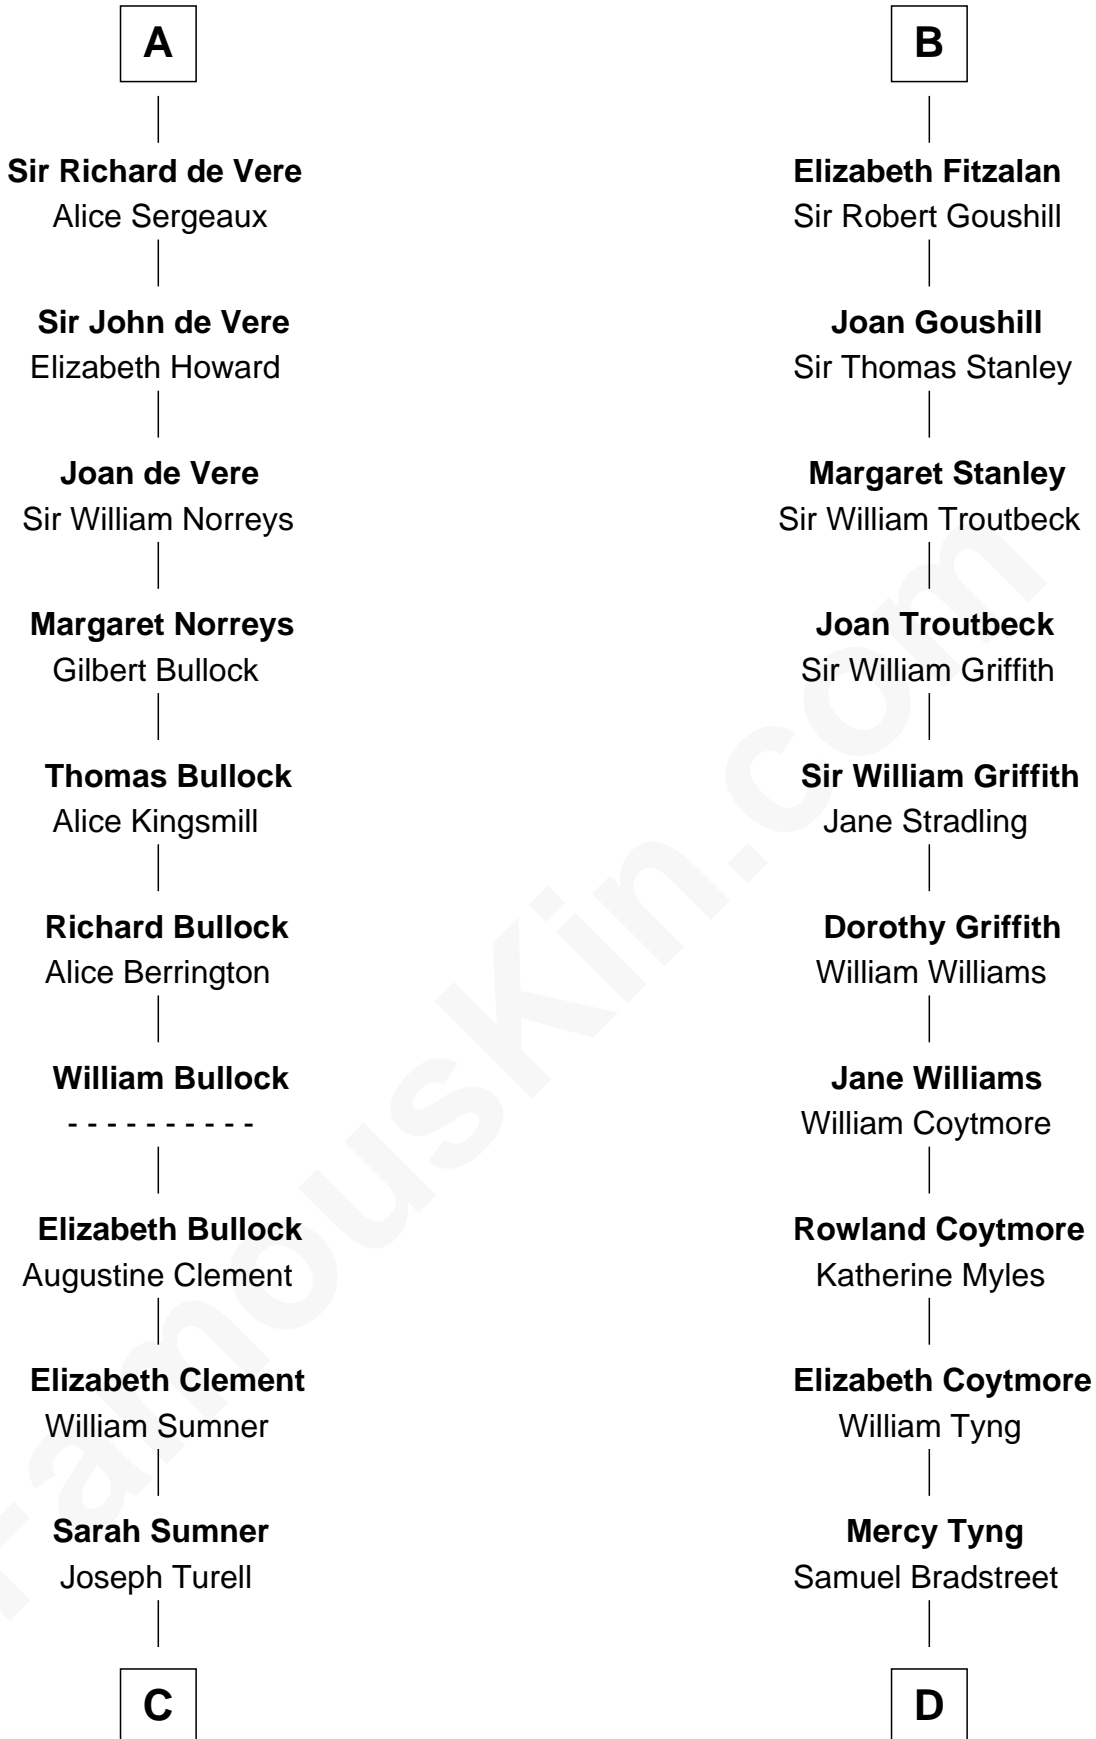

FamousKin.com Relationship Chart of

James Russell Lowell

American "Fireside" Poet

21st cousin of

Oliver Wendell Holmes, Sr.

American "Fireside" Poet

C

Sarah Turell
Noah Champney