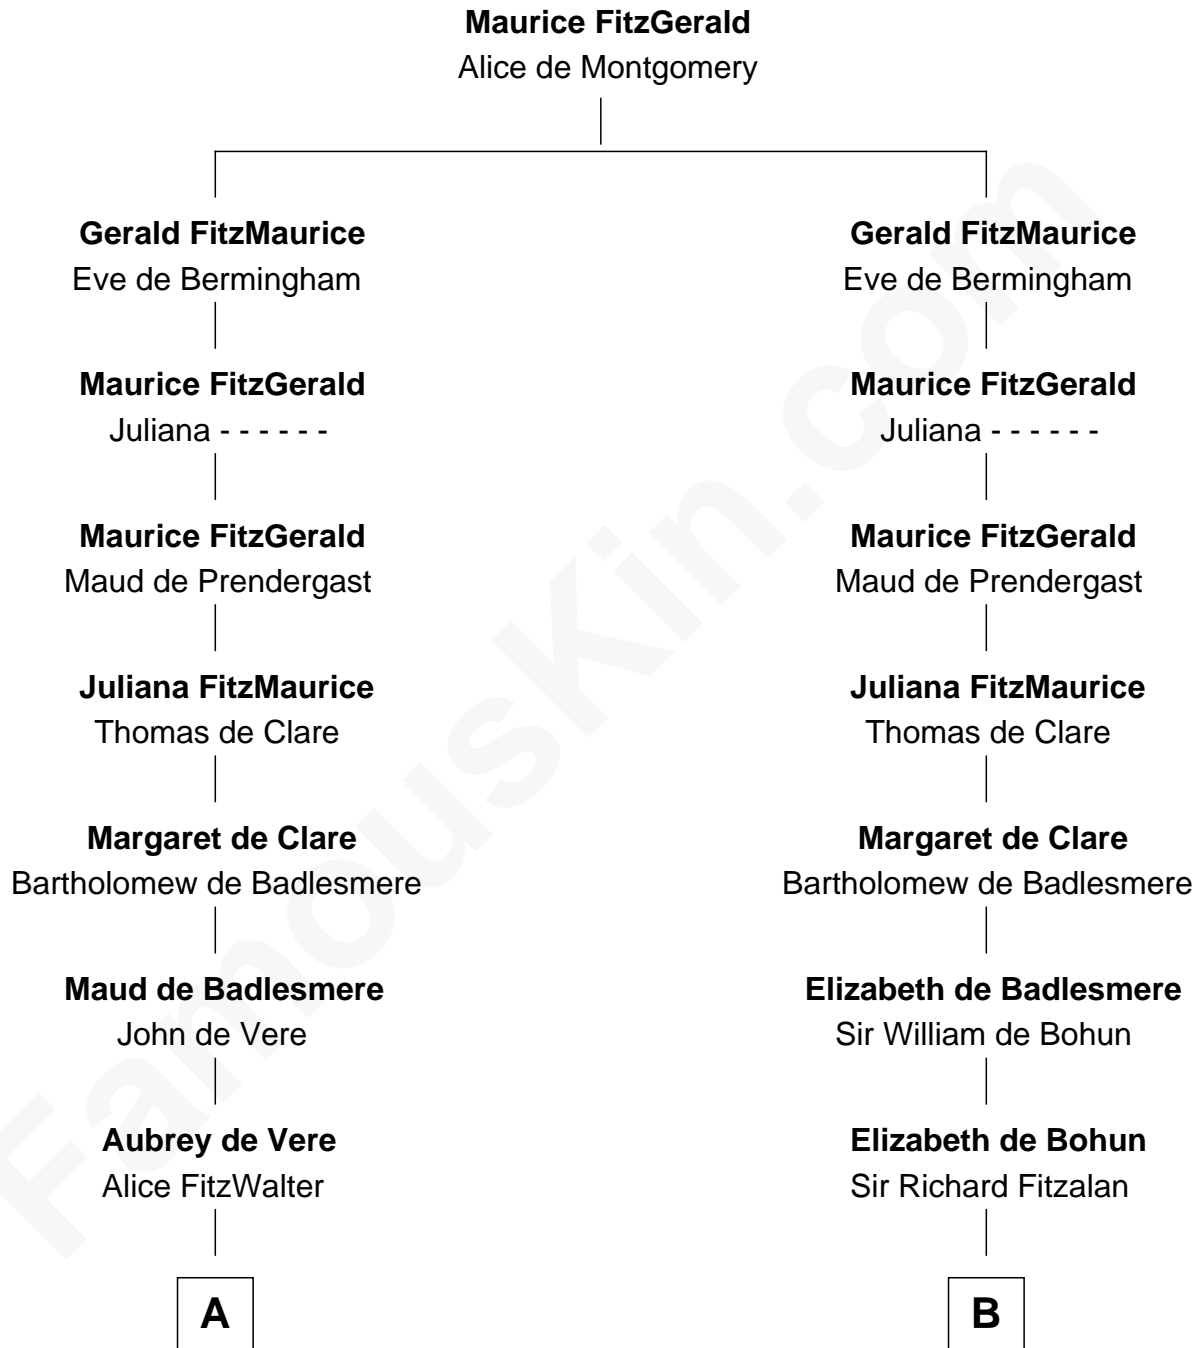

FamousKin.com Relationship Chart of

James Russell Lowell

American "Fireside" Poet

21st cousin of

Oliver Wendell Holmes, Sr.

American "Fireside" Poet

C

Sarah Turell
Noah Champney

Sarah Champney
Rev. John Lowell

John Lowell
Rebecca Russell

Rev. Charles Lowell
Harriet Brackett Spence

James Russell Lowell
American "Fireside" Poet

D

Mercy Bradstreet
Dr. James Oliver

Sarah Oliver
Jacob Wendell