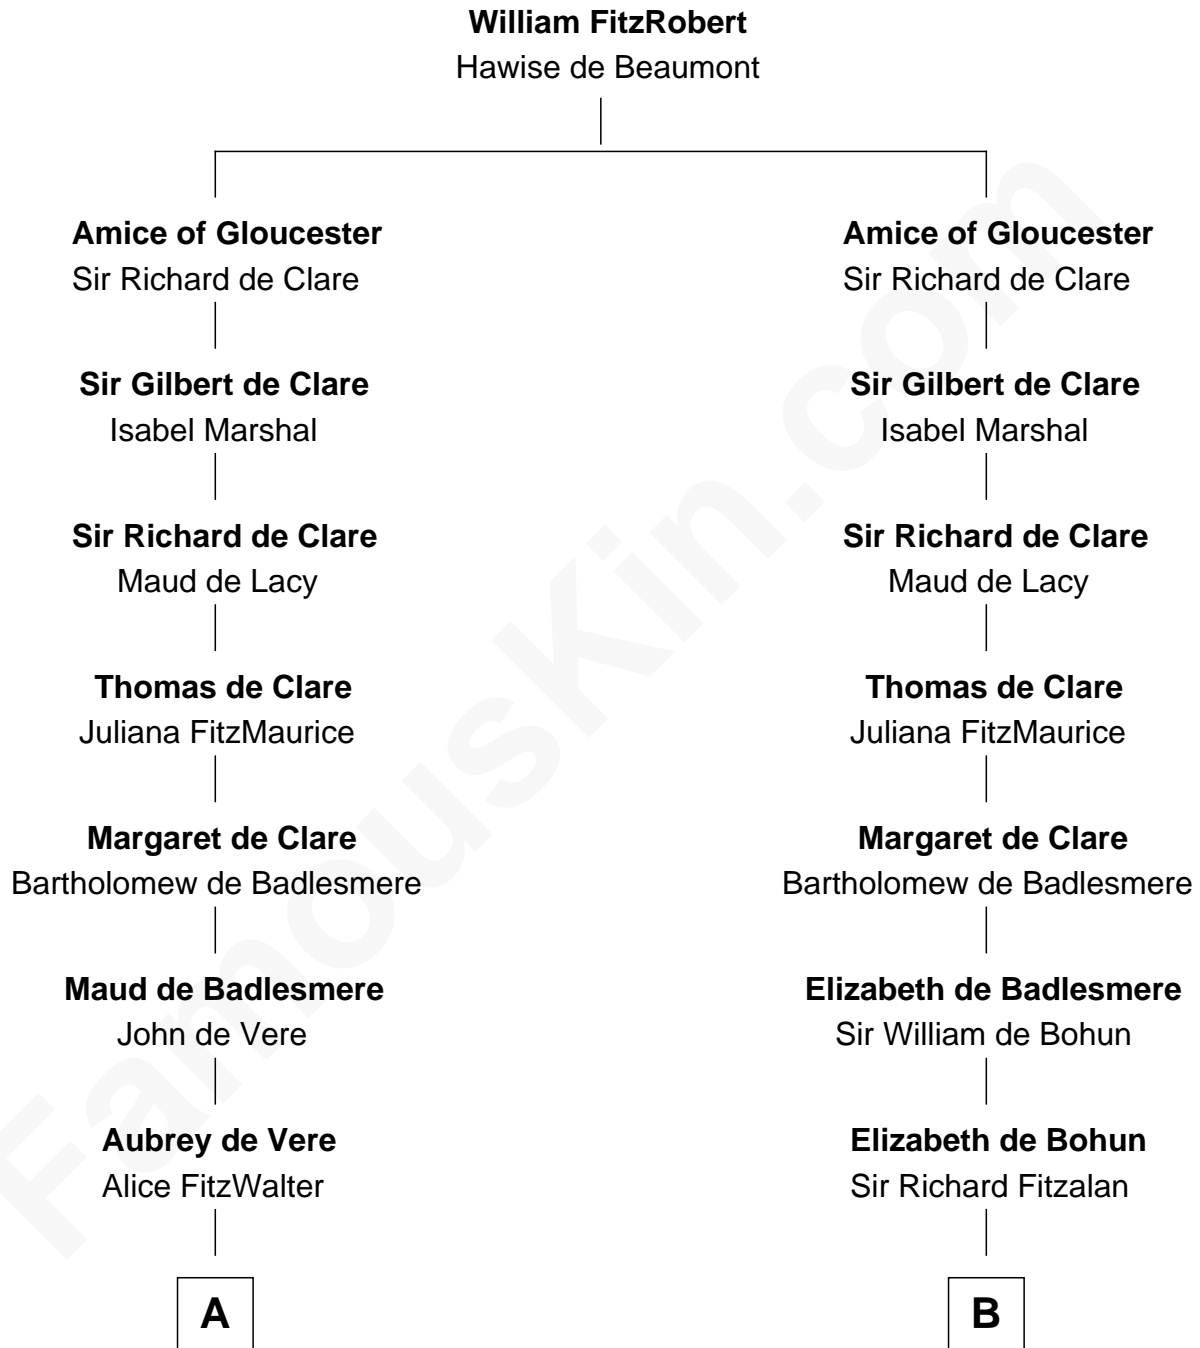

FamousKin.com

Relationship Chart of

James Russell Lowell

American "Fireside" Poet

21st cousin of

Oliver Wendell Holmes, Sr.

American "Fireside" Poet

C

Sarah Turell
Noah Champney

Sarah Champney
Rev. John Lowell

John Lowell
Rebecca Russell

Rev. Charles Lowell
Harriet Brackett Spence

James Russell Lowell
American "Fireside" Poet

D

Mercy Bradstreet
Dr. James Oliver