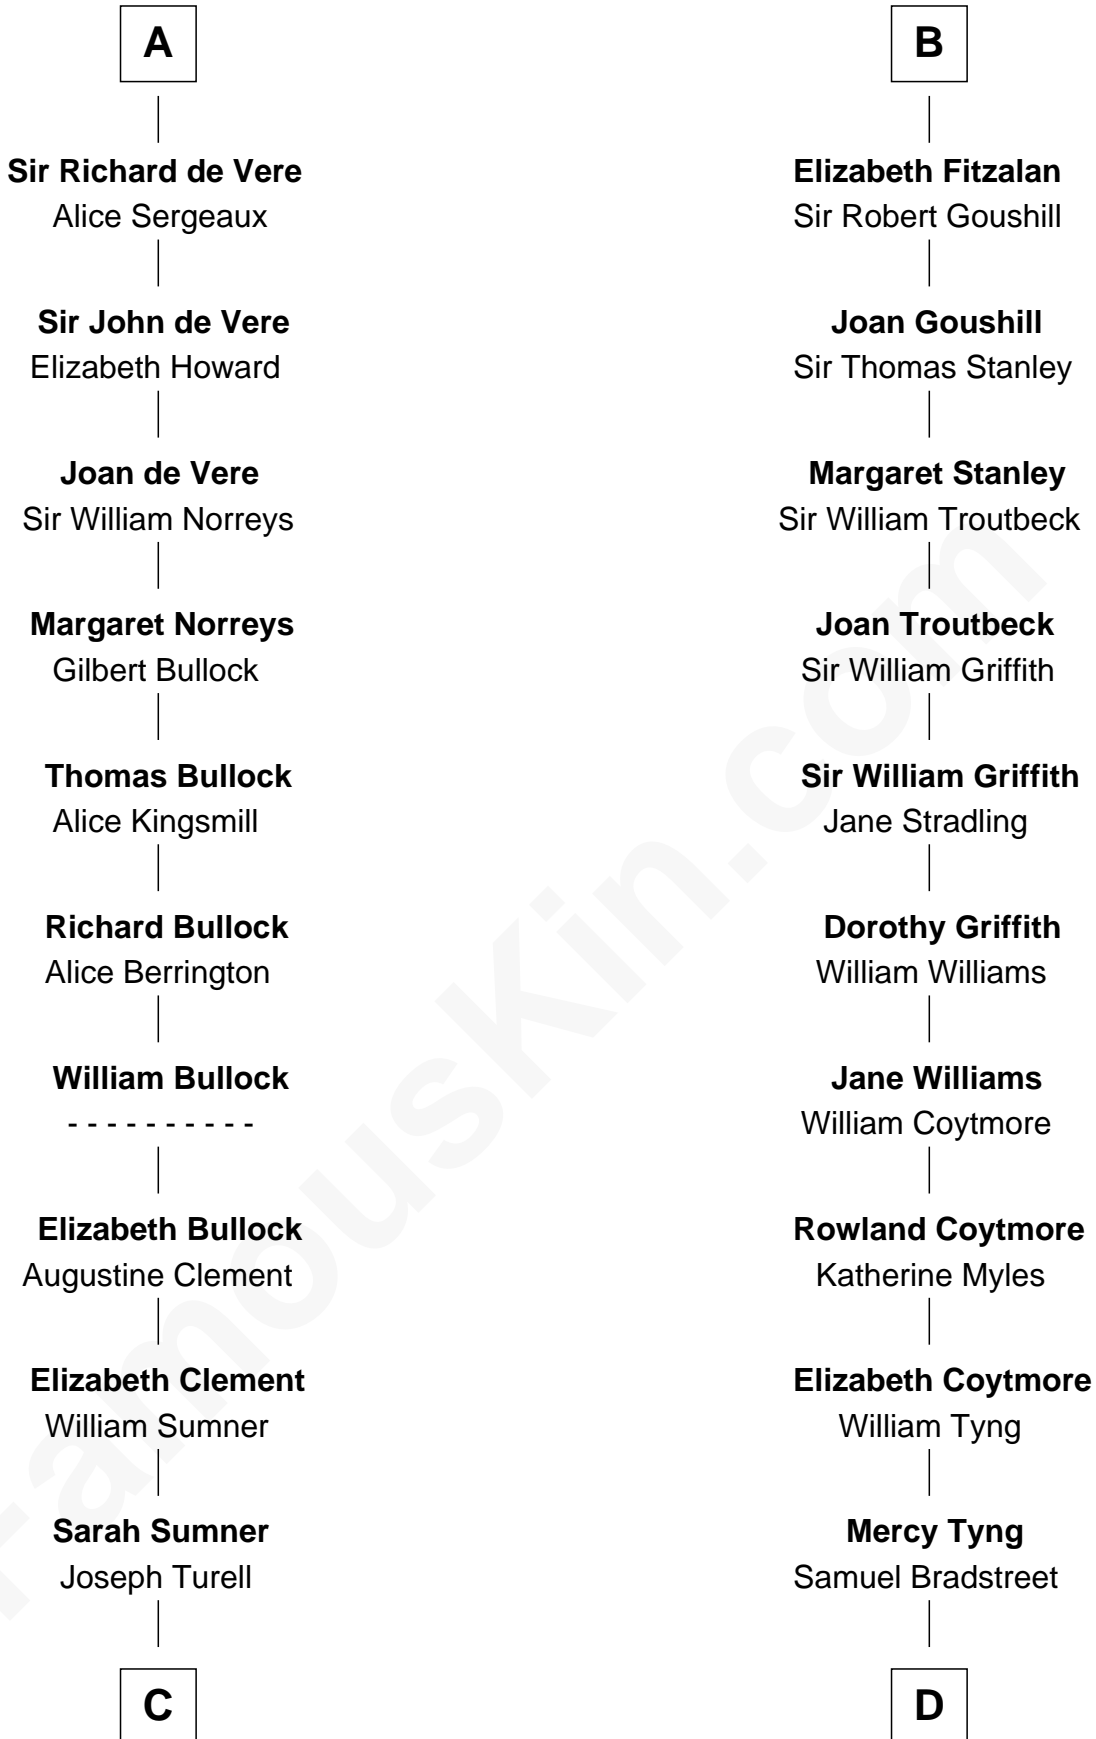

FamousKin.com

Relationship Chart of

James Russell Lowell

American "Fireside" Poet

21st cousin of

Oliver Wendell Holmes, Sr.

American "Fireside" Poet

C