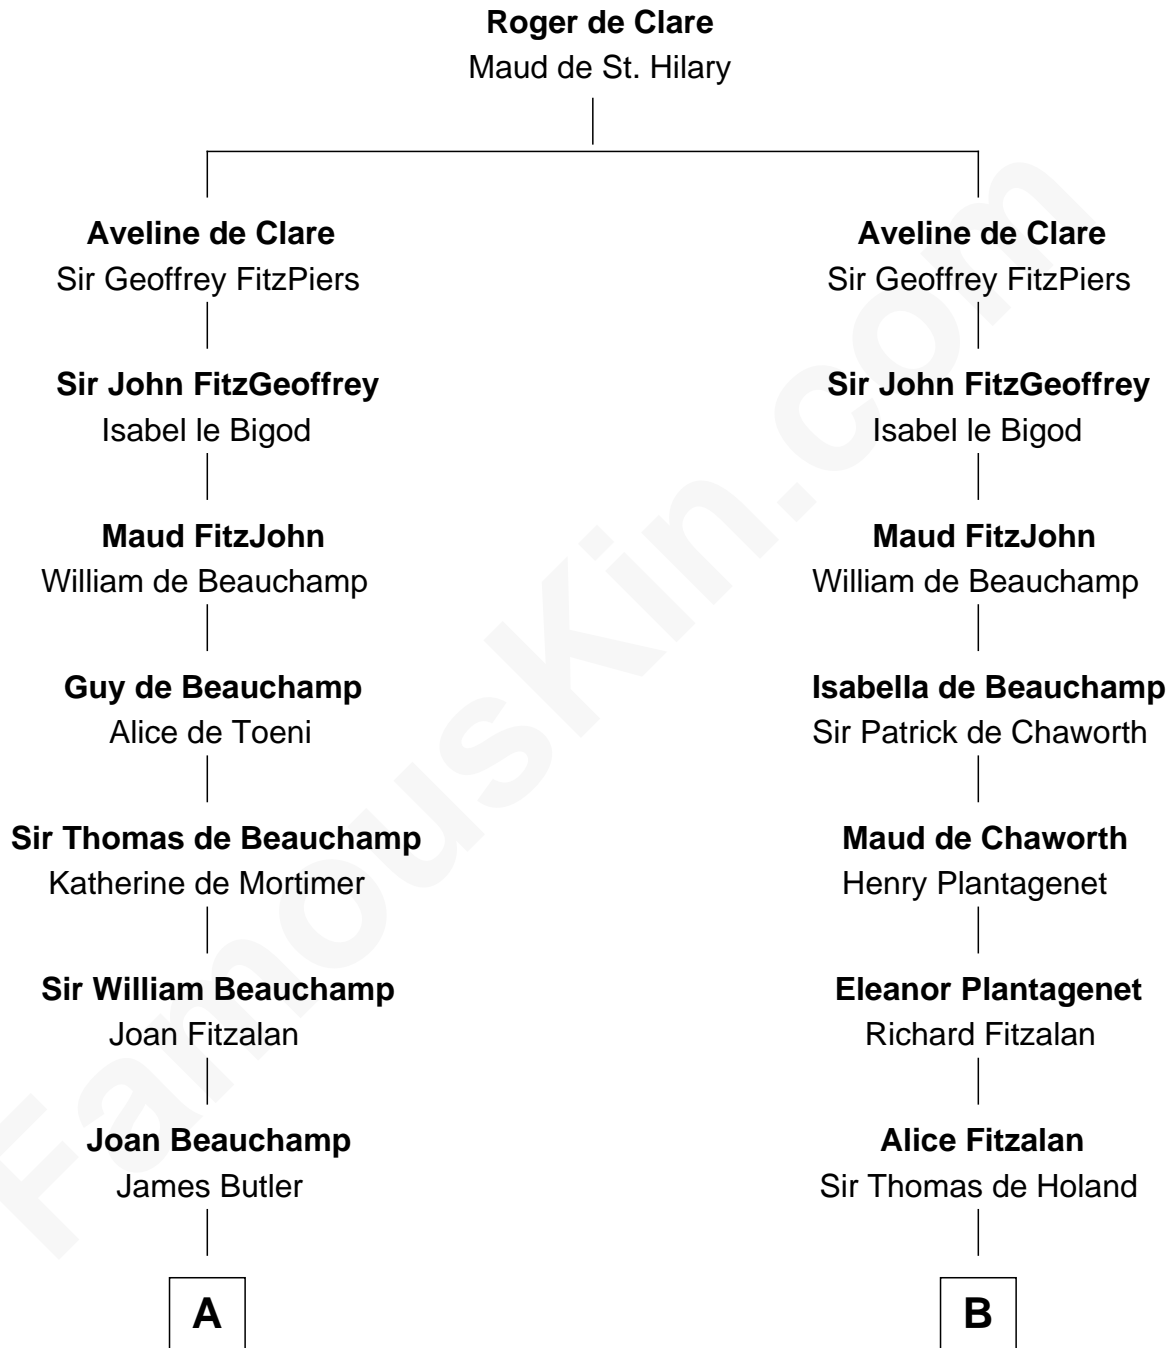

FamousKin.com Relationship Chart of

James Russell Lowell

American "Fireside" Poet

20th cousin 1 time removed of

Oliver Wendell Holmes, Sr.

American "Fireside" Poet

C

James Russell
Katharine Graves

Rebecca Russell
John Lowell

Rev. Charles Lowell
Harriet Brackett Spence

James Russell Lowell
American "Fireside" Poet

D

Mercy Bradstreet
Dr. James Oliver

Sarah Oliver
Jacob Wendell

Oliver Wendell
Mary Jackson