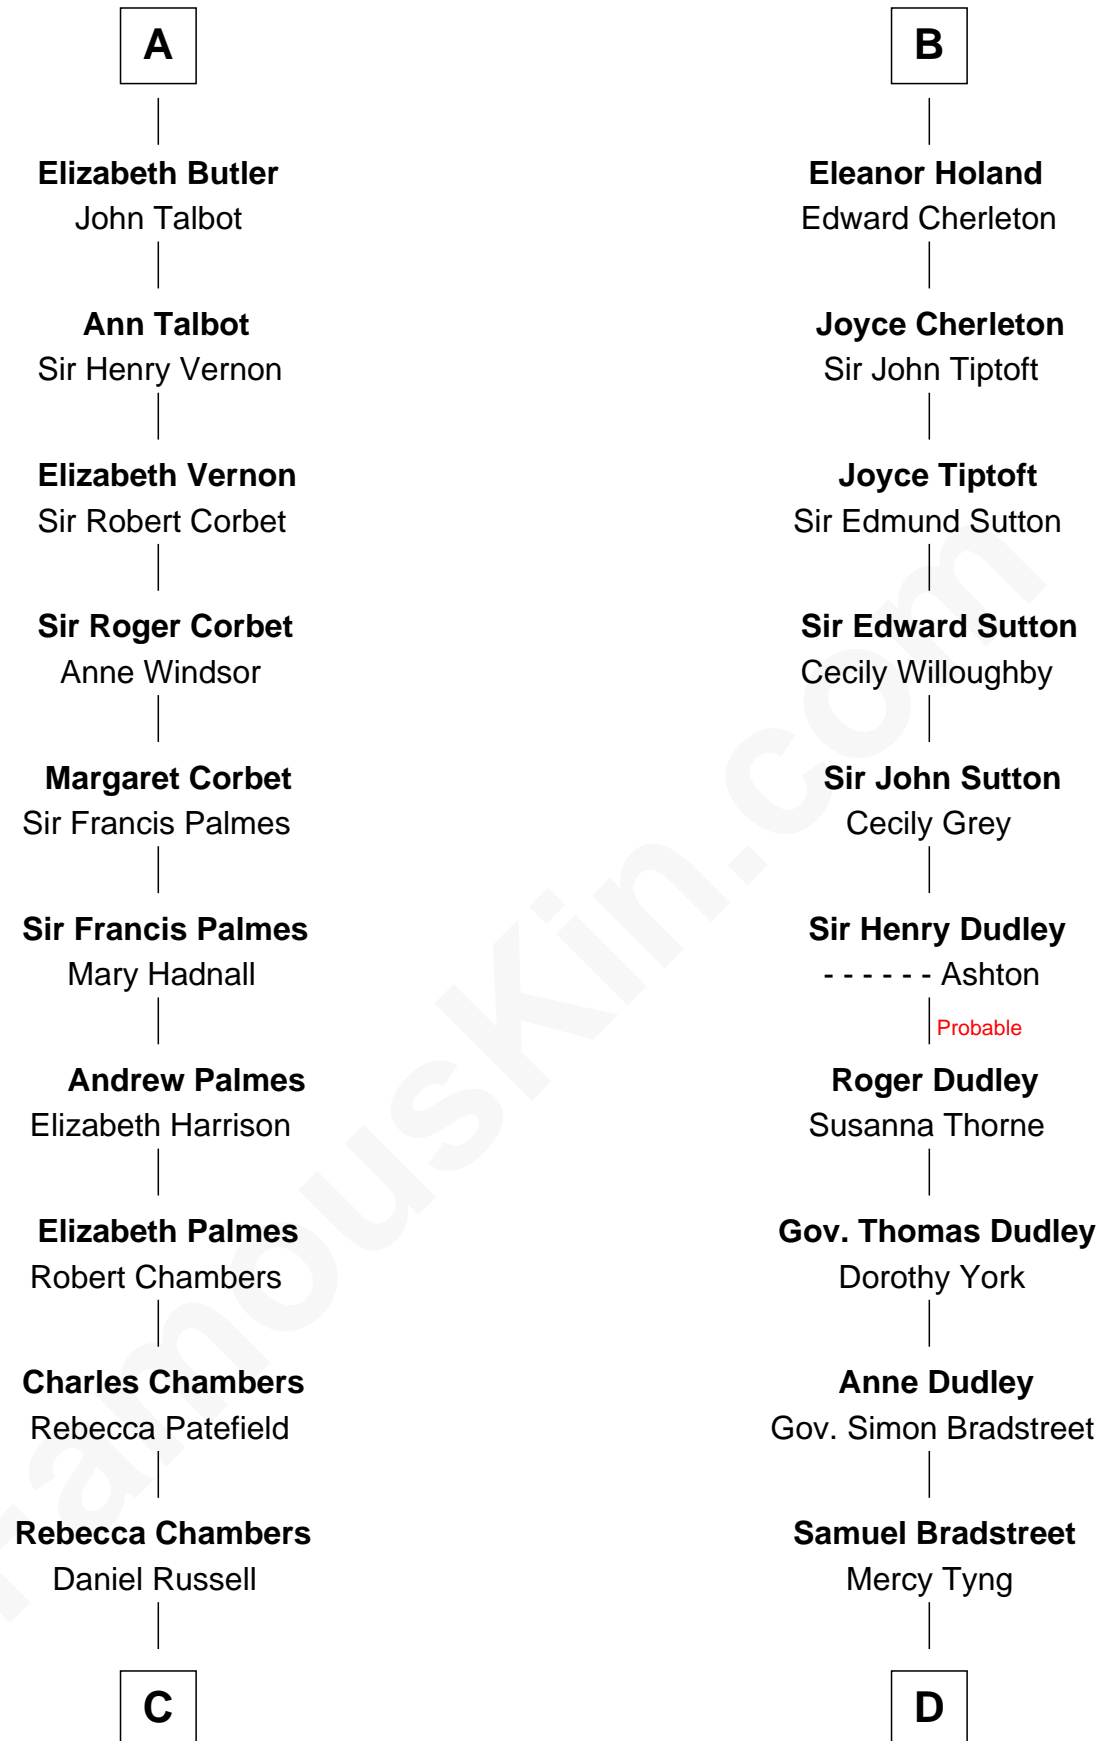

FamousKin.com Relationship Chart of

James Russell Lowell

American "Fireside" Poet

20th cousin 1 time removed of

Oliver Wendell Holmes, Sr.

American "Fireside" Poet

C

James Russell
Katharine Graves

Rebecca Russell
John Lowell

Rev. Charles Lowell
Harriet Brackett Spence

James Russell Lowell
American "Fireside" Poet

D

Mercy Bradstreet
Dr. James Oliver

Sarah Oliver
Jacob Wendell

Oliver Wendell
Mary Jackson