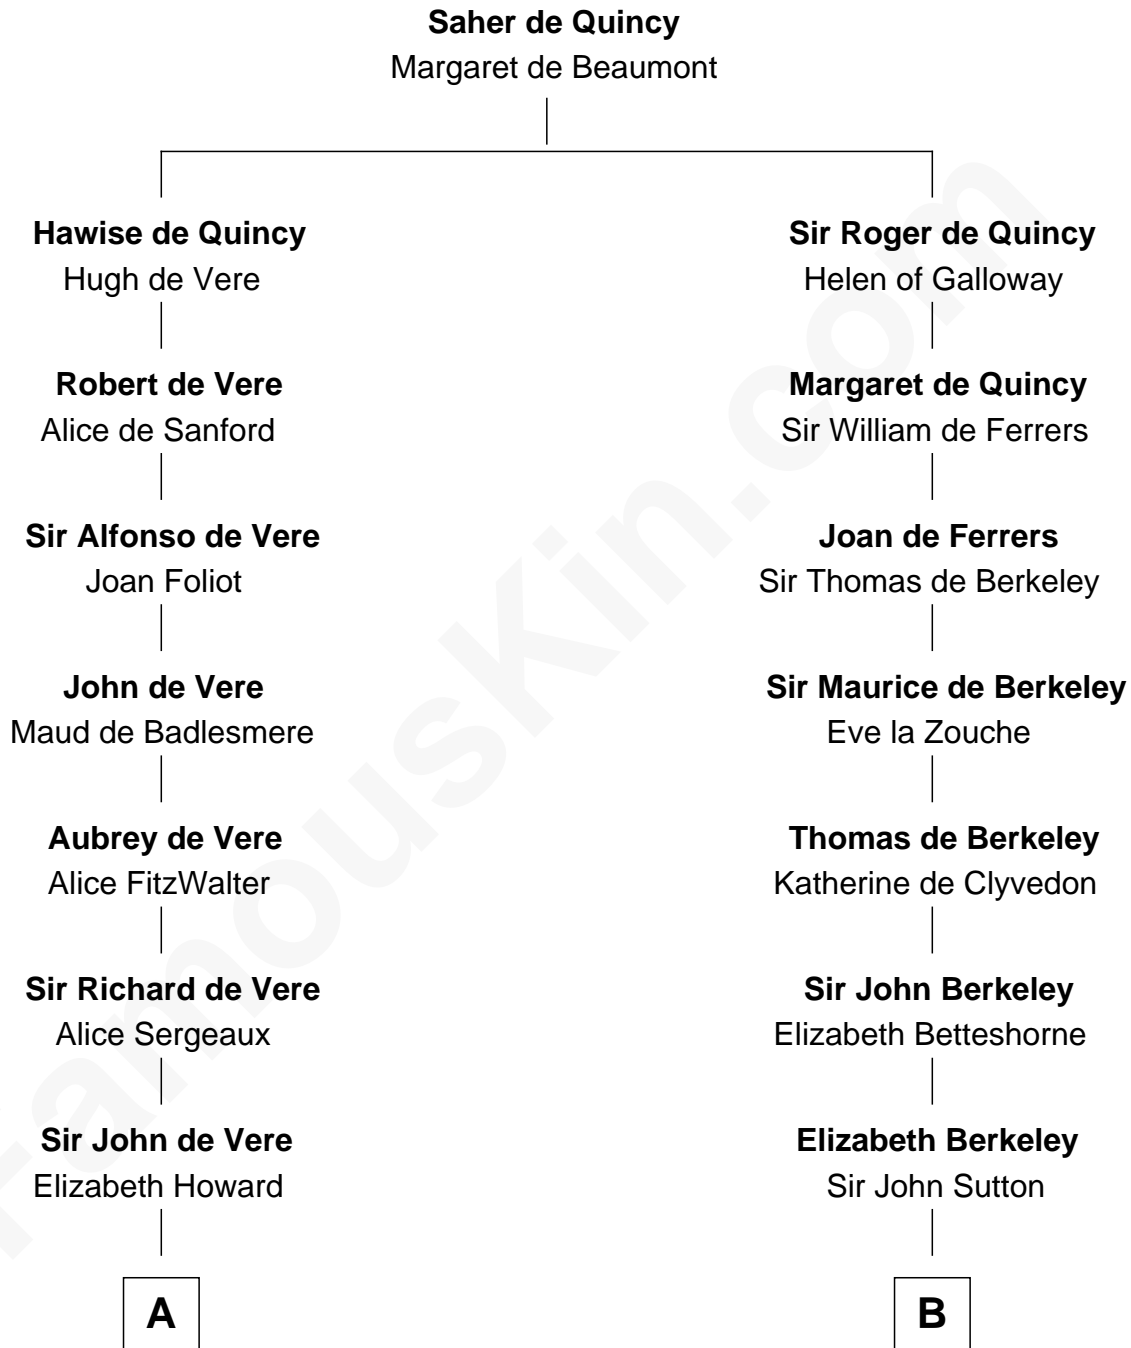

# FamousKin.com Relationship Chart of

**James Russell Lowell**

*American "Fireside" Poet*

19th cousin of

**Oliver Wendell Holmes, Sr.**

*American "Fireside" Poet*

**C**

**John Lowell**  
Rebecca Russell