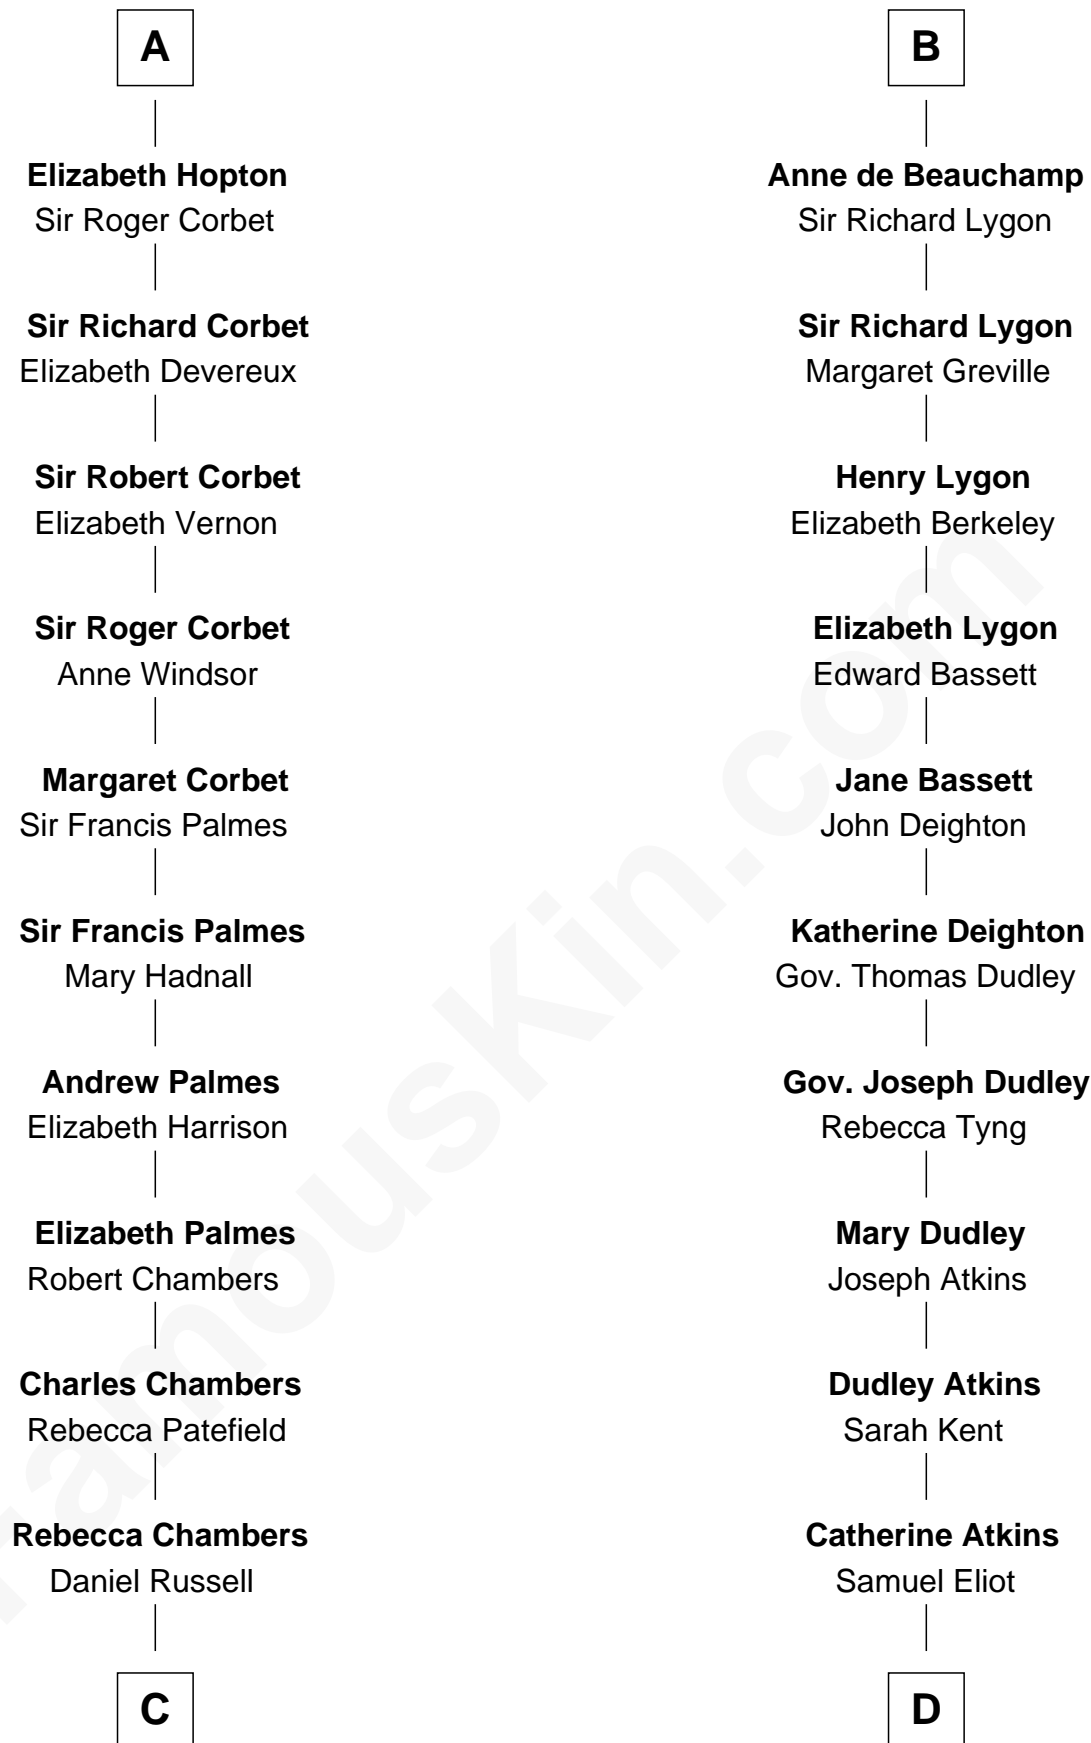

FamousKin.com
Relationship Chart of
James Russell Lowell
American "Fireside" Poet

20th cousin 1 time removed of
Endicott Peabody
62nd Governor of Massachusetts

C

James Russell
Katharine Graves

Rebecca Russell
John Lowell